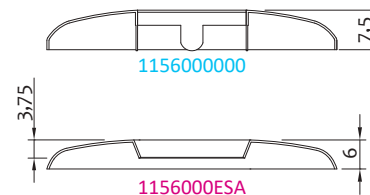

Rosette acciaio INOX

Stainless steel rosettes

Art.		Øint.	Øext.		€
1156000000		1/2"	57mm	100-2500	0,188
1156000ESA	foro esagonale/hexagonal hole	1/2"	57mm	100-2500	0,275