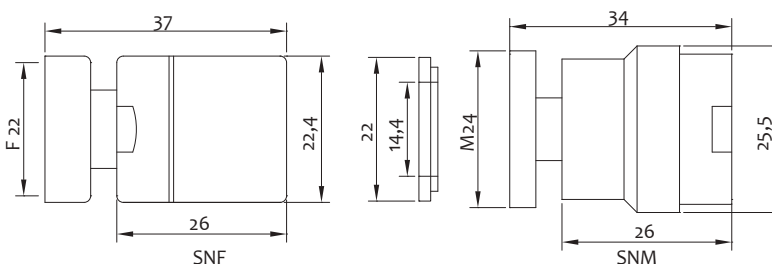

Aeratori

Aerators

Art.	Misure/size		€
1335M00000	M24/1	10-1000	0,725
1335F00000	F22/1	10-1000	0,725
1335V00000	M28/1	10-1000	1,250

Aeratori bidet con snodo

Bidet areator with ball joint

Art.	Misure/size		€
1336SNM000	M24/1	5-500	3,440
1336SNF000	F22/1	5-500	3,440