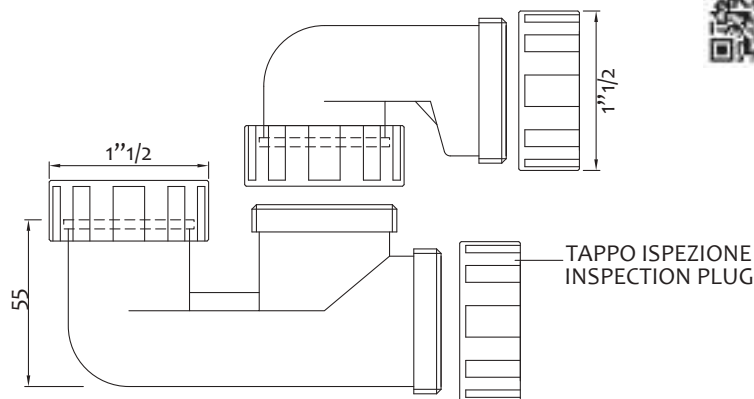

Sifone ribassato per vasca in PP bianco

Bath tube flush in white PP

Art.

€

1207000000

100

4,550