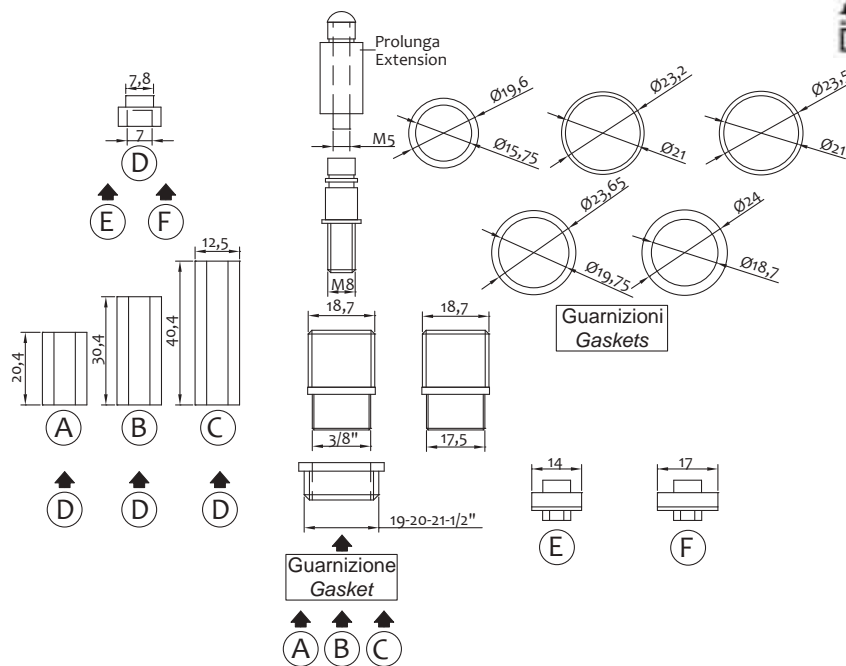

Kit ricambi universale per vitoni

Universal spare parts kit for headworks

Art.		€
9004VIT000	44	24,050