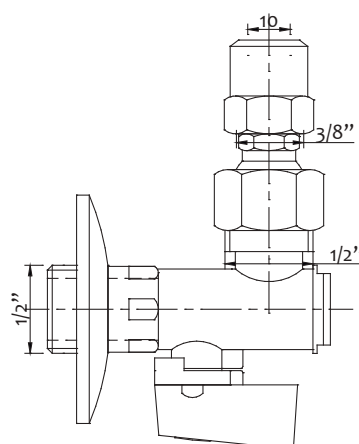

Valvola angolare a sfera con filtro

Chrome plated ball angle valve with filter

Art.	Misure / Size		€
1301000000	1/2"x3/8" - 10mm	10-100	4,970

Valvola angolare a sfera con filtro e snodo

Chrome plated ball angle valve with filter and swivel connection

Art.	Misure / Size		€
1301BIS000	1/2"x1/2"x3/8" - 10mm	10-100	7,380

Valvola angolare a sfera con filtro e snodo - leva metallo

Chrome plated ball angle valve with filter and swivel connection - metal handle