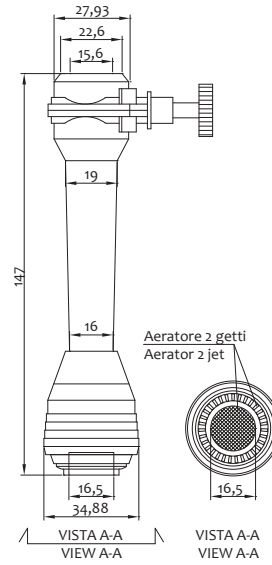

Art.	Misure/size		€
1337000000	M24/1 - F22/1	10-250	3,100

Aeratore prolungato a 2 getti - attacco a stringere
Two jets long aerator - narrower connection

Art.

€

1337A00000

10-200

2,950

Aeratore prolungato a 2 getti M24/F22 spirale nero/cromo
Two jets long aerator M24/F22 black/chrome plated spire