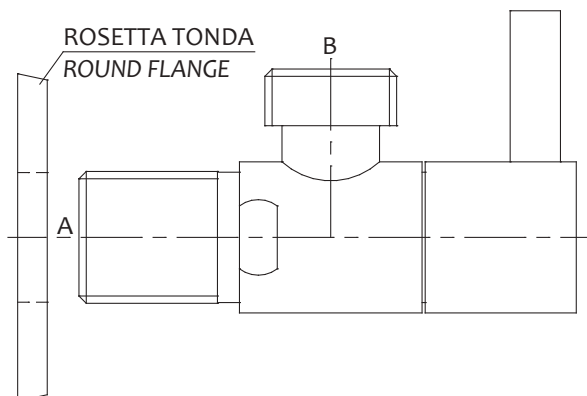

Screw-down angle valve

Art.	Misure / Size		€
1305VIT000	1/2"x10mm - (3/8")	10-100	5,250
1305VIT012	1/2"x1/2"	10-100	5,250

Valvola angolare d'arredo "TONDO"