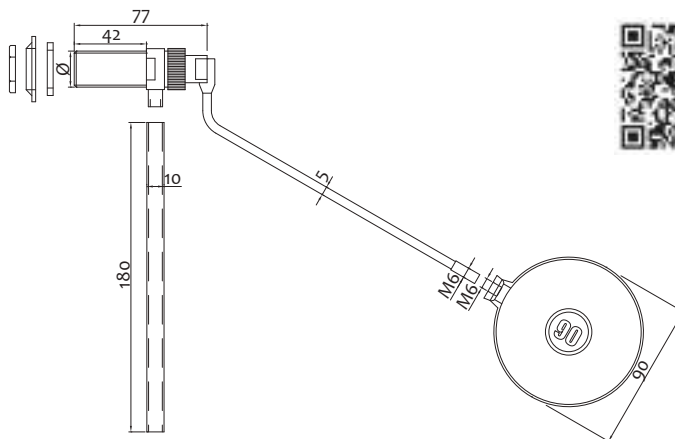

Galleggiante in ottone con sfera