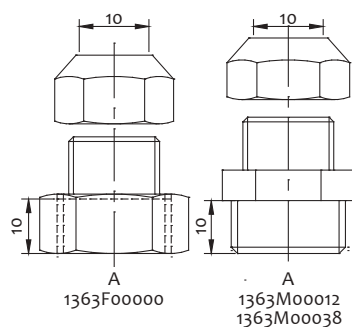

Nipples in ottone cromato con ogiva Ø10mm

Nipples with ogive in chrome plated brass Ø10mm

Art.	A		€
1363F00000	F1/2"	100	2,300
1363M00038	M3/8"	100	2,200
1363M00012	M1/2"	100	2,300