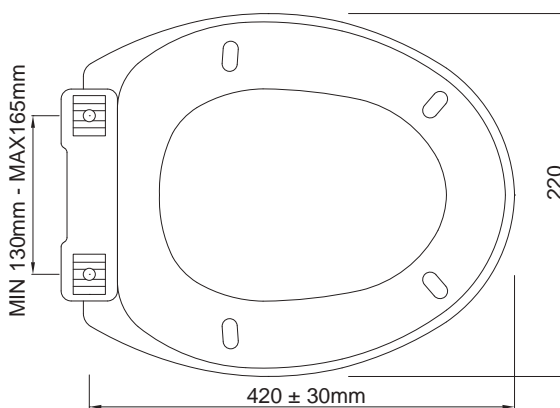

Sedile WC in plastica con chiusura rallentata e sgancio rapido

Plastic toilette seat with soft close and quick release

Art.		€
AR000PLAST	10	20,500