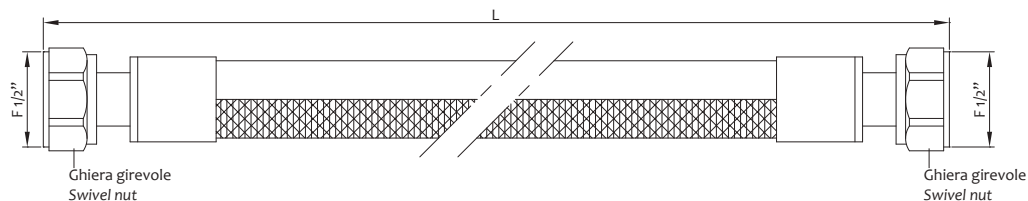

Kit giunti acqua e gas

Water and gas joint kit

Art.		€
WEXGEXKIT1	20	57,800
WEXGEXKIT2	20	53,750

Giunto gas per cucina UNI EN14800
Gas joint for kitchen UNI EN14800

Art.	Misure/Size		€
1112GAS100	FF 100cm	20	15,000
1112GAS150	FF 150cm	20	18,750
1112GAS200	FF 200cm	20	22,500
1112GMF100	MF 100cm	20	17,500
1112GMF150	MF 150cm	20	21,250
1112GMF200	MF 200cm	20	25,000