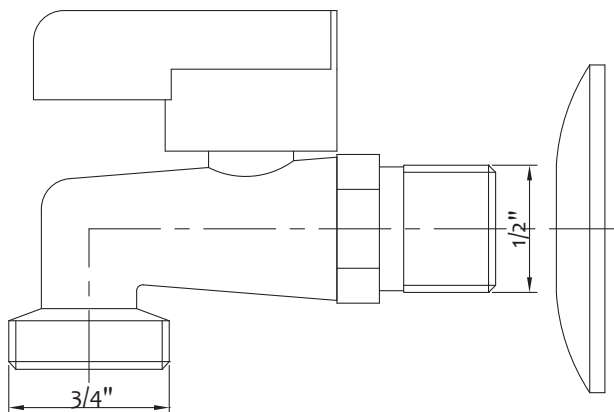

Valvola angolare lavatrice lusso con leva metallo

WM luxury angle valve with metal handle

Art.	Misure/Sizes		€
1306LUXL00	1/2"x3/4"	10-100	8,200