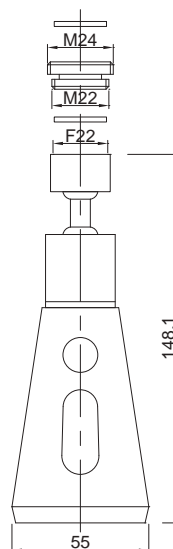

Art.		€
1337METALO	250	5,380

Aeratore snodato 2 getti SUPER
2 jets jointed aerator - SUPER