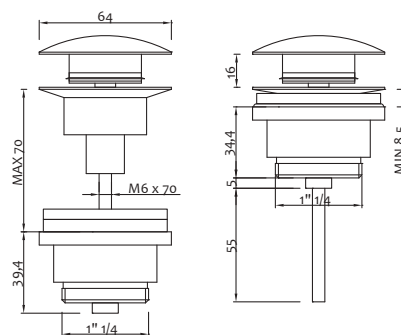

Piletta Click Clack 1"1/4 tappo grande UNIVERSALE vite centrale

Universal drain valve "click clack" 1"1/4 big plug, fixing by central screw

Art.			€
12500UNIVE		50	14,000
1250UNIMEC	Meccanismo click-clack di ricambio/Replacement "click-clack" mechanism	1	4,750
1250UNITAP	Tappo di ricambio/Replacement plug	1	5,000