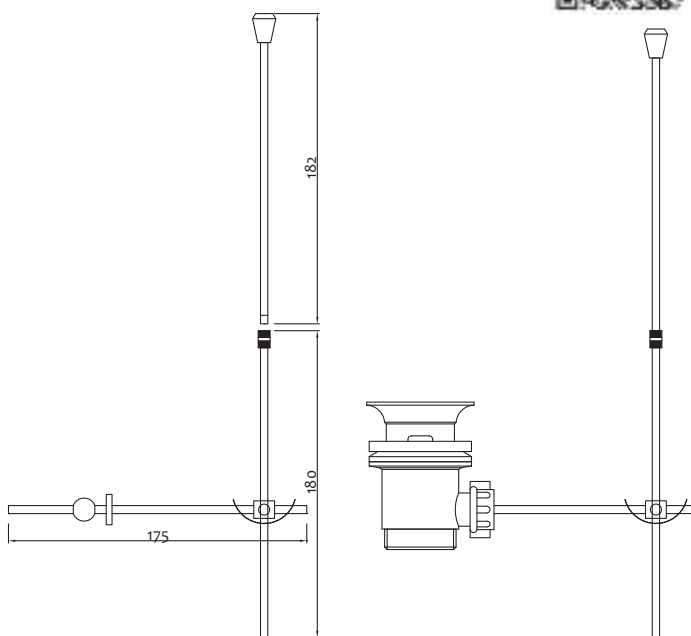

Piletta livello in ottone con gattinara

Brass drain valve for sink with grid

Art.	A	Ø		€
1250OTT000	1" 1/4	65 mm	10-100	6,250
1251OTT000	1" 1/2	80 mm	10-100	9,530