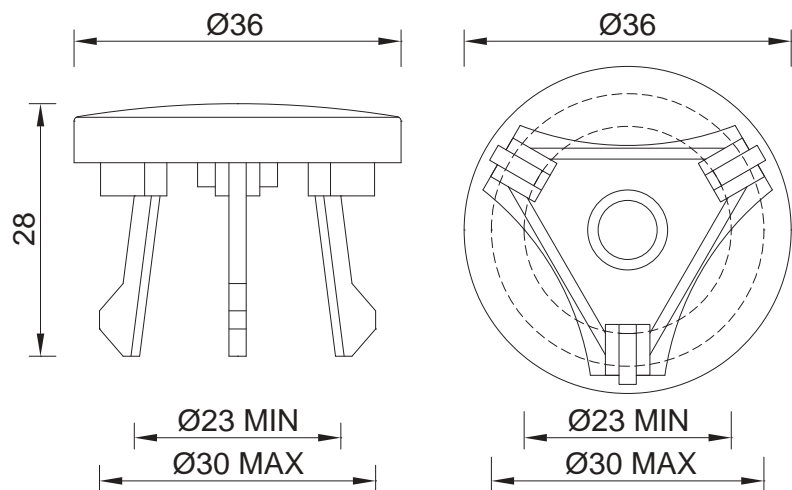

Art.	Ø		€
1324B0000	50mm	20-240	1,930

Copriforo acciaio INOX Ø44mm
Stainless steel hole cover Ø44mm

Art.	Ø		€
1324L00000	44mm	500	1,630

Borchia a specchio universale per troppo pieno

Universal mirrored stud for overflow