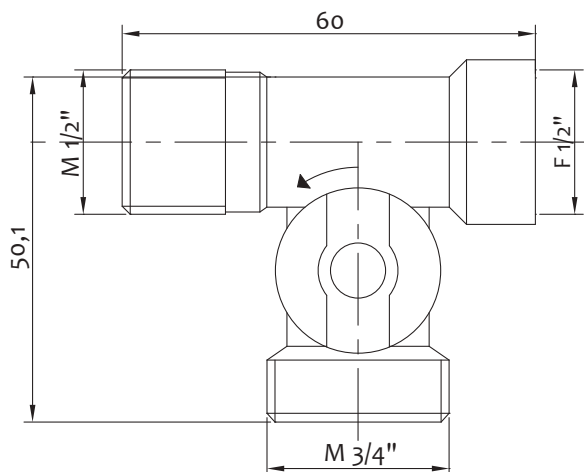

Rotolo rame ricotto cromato

Chrome plated annealed copper roll

Art.	Misure/Sizes		€
1110RRC010	10mm x 5mt	20	60,700

Valvola doppio uso con attacco lavatrice

Dual-use angle valve with WM connection

Art.	Misure/Sizes		€
1303000000	1/2"x3/4" - 10mm	10-100	12,000