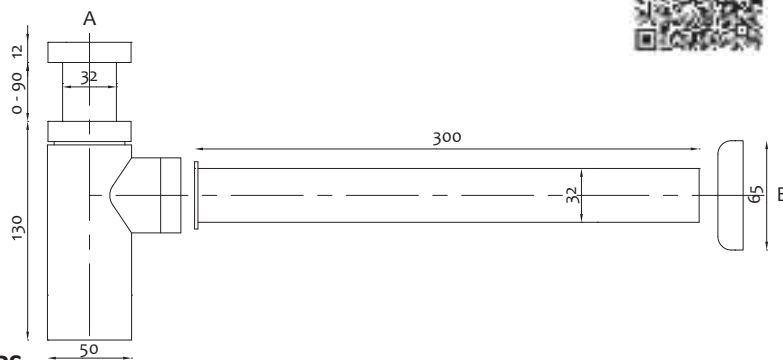

Sifone minimalista TONDO per lavabo da 1"1/4 in ABS

ABS minimalist "ROUND" bottle trap 1"1/4

Art.	A	B		€
1500HTOABS	1"1/4	32 mm	20	21,500