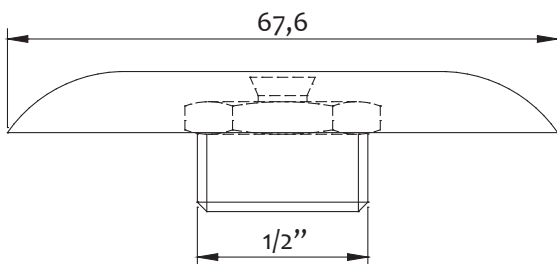

Tappo ottone maschio con rosone INOX

Yellow brass male plug with stainless steel rosette

Art.	A		€
1366000000	1/2"	100	2,280