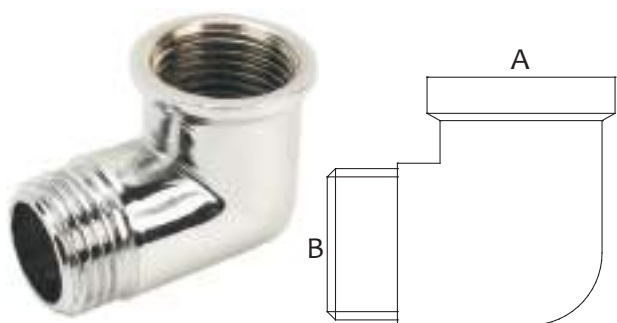

Chrome plated brass elbow male/female

Art.	A	B		€
1357MF0038	F 3/8"	M 3/8"	10 - 100	1,980
1357MF0012	F 1/2"	M 1/2"	10 - 100	3,000
1357MF0034	F 3/4"	M 3/4"	10 - 100	4,350