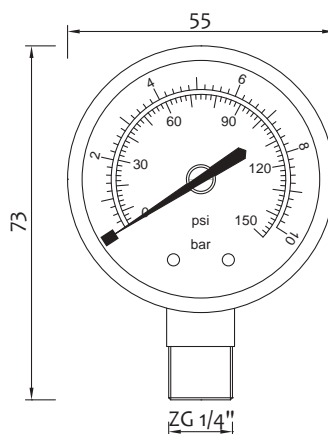

Art.			€
1338TER000		10-100	6,400

Manometro 1/4" cassa metallo/vetro Ø55 10 bar attacco assiale (posteriore)

1/4" pressure gauge with metal/glass case box Ø55 10 bar with axial back connection

Art.		€
1339ORIZZO	10-100	5,500