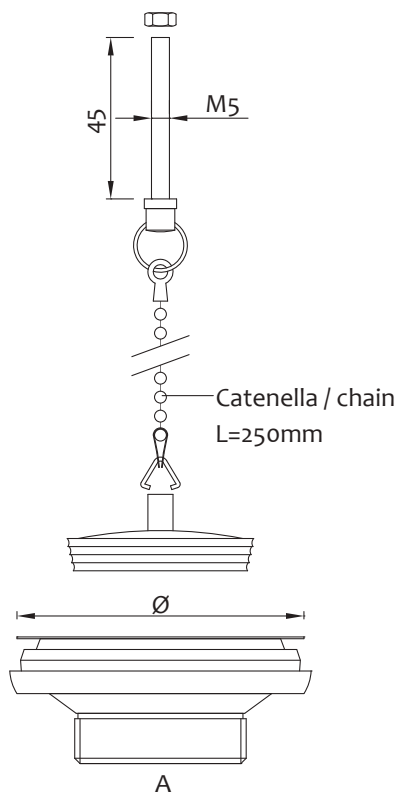

Piletta Click Clack 1"1/4 tappo grande in CERAMICA CON TROPPO PIENO

Click clack drain valve 1"1/4 with overflow big ceramic plug

Art.			€
1250CERACC		50	18,750
1250MECLCL	Meccanismo click-clack di ricambio/Replacement "click-clack" mechanism	1	4,750
1250TAPCER	Tappo di ricambio/Replacement plug	1	6,250

Piletta Click Clack 1"1/4 tappo grande UNIVERSALE vite centrale

Universal drain valve "click clack" 1"1/4 big plug, fixing by central screw

Art.			€
12500UNIVE		50	14,000
1250UNIMEC	Meccanismo click-clack di ricambio/Replacement "click-clack" mechanism	1	4,750
1250UNITAP	Tappo di ricambio/Replacement plug	1	5,000

Piletta Click Clack 1"1/4 tappo grande UNIVERSALE vite centrale - NERA

Universal drain valve "click clack" 1"1/4 big plug fixing by central screw BLACK

Art.			€
1250NERA01		50	19,500
1250UNIMEC	Meccanismo click-clack di ricambio/Replacement "click-clack" mechanism	1	4,750
1250TAPNER	Tappo di ricambio/Replacement plug	1	7,700