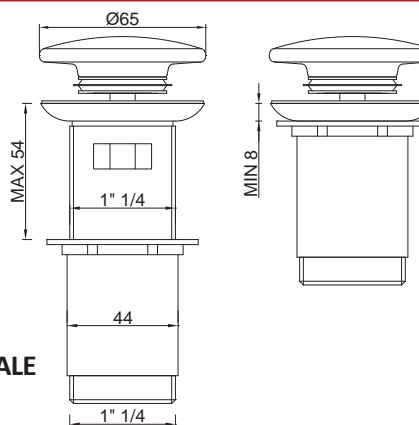

Piletta Click Clack pesante 1"1/4 tappo grande in ceramica UNIVERSALE

Click clack heavy drain valve 1"1/4 universal big ceramic plug

Art.			€
1250CERLUX		50	21,750
1250CLXMEC	Meccanismo click-clack di ricambio/Replacement "click-clack" mechanism	1	4,750
1250TAPCER	Tappo di ricambio/Replacement plug	1	6,250