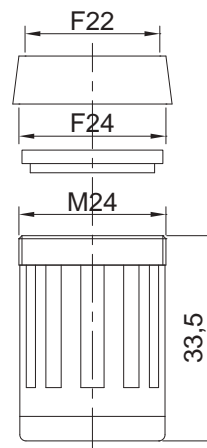

Aeratore attacco F22-M24 con LED termocromatico in Blister

Thermochromatic LED aerator F22-M24 in Blister

€

1337000LED

250

6,500