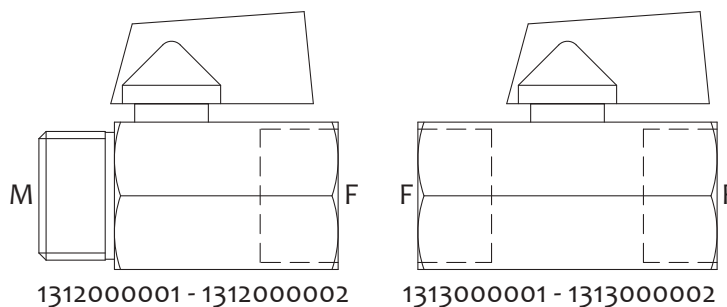

Minivalvola a sfera