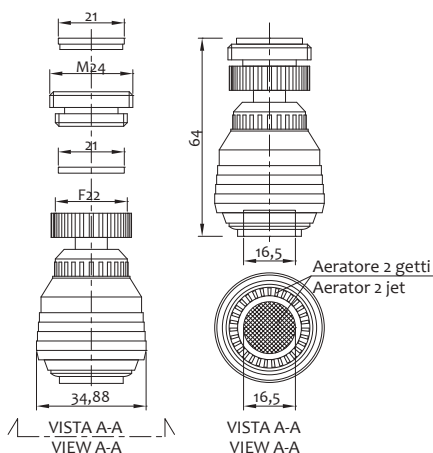

Aeratore a due getti con snodo

Two jets adjustable aerator with ball joint

Art.	Misure/size		€
1337000000	M24/1 - F22/1	10-250	3,100