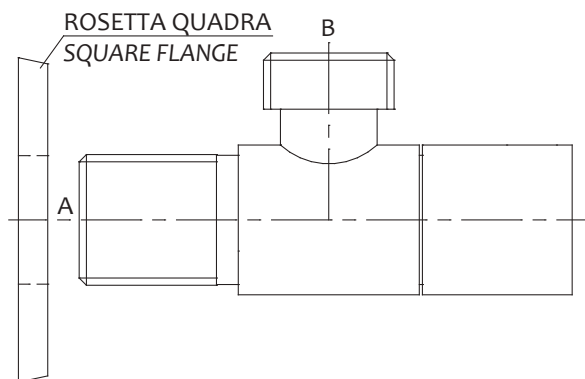

Valvola angolare minimalista "QUADRO" NERO

Square minimalist angle valve - BLACK

Art.	A	B		€
1305QUANER	1/2"	3/8"	100	10,700