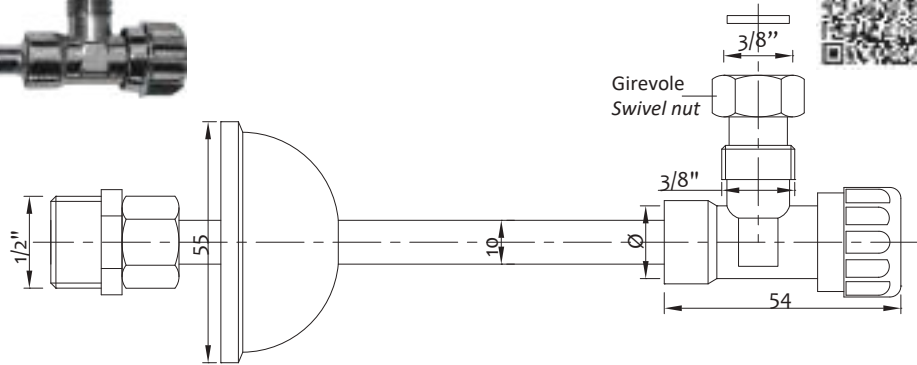

Art.		€
9004VIT000	44	24,050

Rubinetto a squadra per cassette WC con codolo
Angle valve for WC cistern with swivel nut

Art.	Misure/Sizes		€
1305CASS01	3/8"	10-200	4,850

Rubinetto a squadra per cassette WC con canna a muro
Angle valve for WC cistern with wall spout