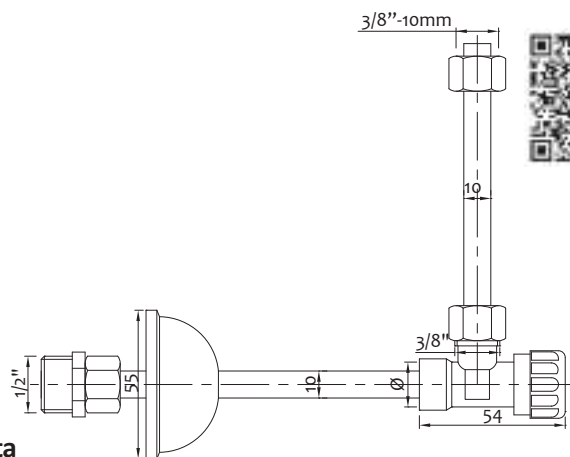

Rubinetto a squadra per cassette WC con canne muro/cassetta
Angle valve for WC cistern with wall/cistern spout

Art.	∅		€
1305CASS05	3/8"-10mm	10-100	15,000