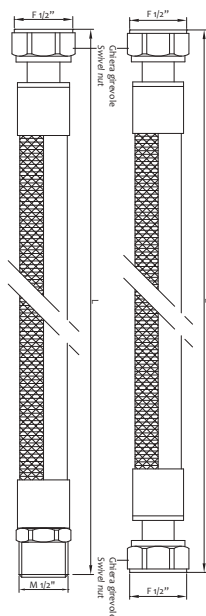

Giunto gas per cucina UNI EN14800
Gas joint for kitchen UNI EN14800

Art.	Misure/Size		€
1112GAS100	FF 100cm	20	15,000
1112GAS150	FF 150cm	20	18,750
1112GAS200	FF 200cm	20	22,500
1112GMF100	MF 100cm	20	17,500
1112GMF150	MF 150cm	20	21,250
1112GMF200	MF 200cm	20	25,000