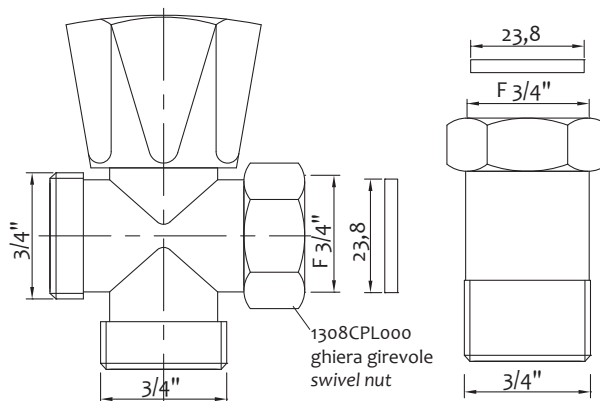

3 ways chrome plated screw angle valve with spacer

3-ways ball angle valve

Art.	Misure/Sizes		€
1304000000	M1/2" x M3/4" x F1/2" - 10mm	10-100	4,600