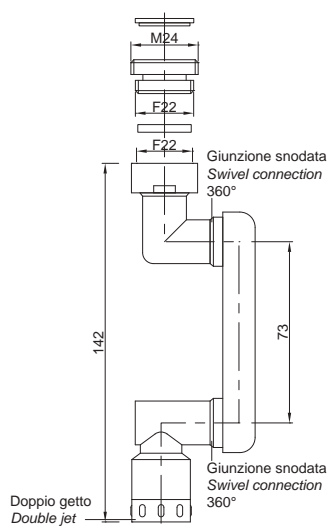

Art.		€
1337SUPER1	10-300	8,430

Aeratore multi snodato con adattatore maschio-femmina F22-M24
Multi-rotate aerator with MF adapter F22-M24