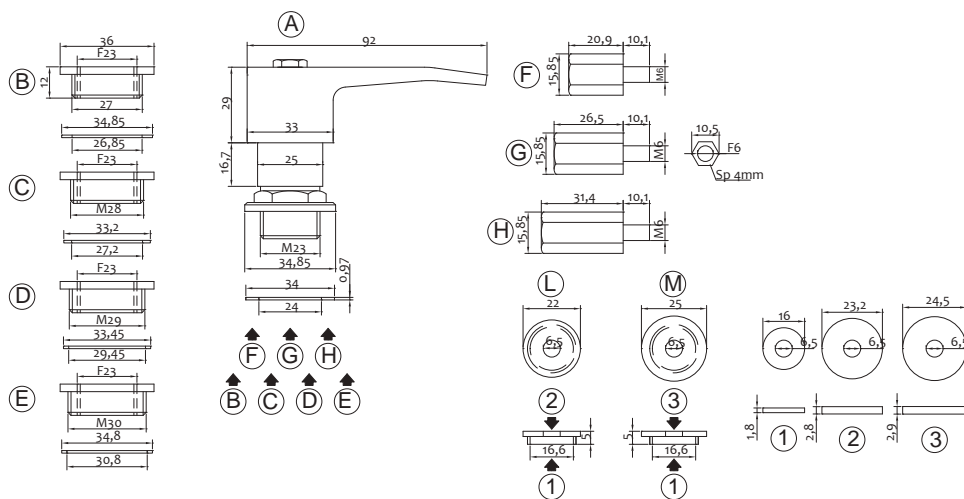

Kit ricambi universale per passo rapido

Universal spare parts kit for fast flush

Art.		€
9004PAR000	44	45,930