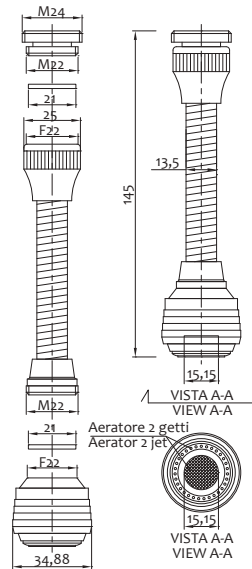

Art.	Misure/size		€
1337000000	M24/1 - F22/1	10-250	3,100

Aeratore prolungato a 2 getti - attacco a stringere
Two jets long aerator - narrower connection

Art.

€

1337A00000

10-200

2,950

Aeratore prolungato a 2 getti M24/F22 spirale nero/cromo
Two jets long aerator M24/F22 black/chrome plated spire