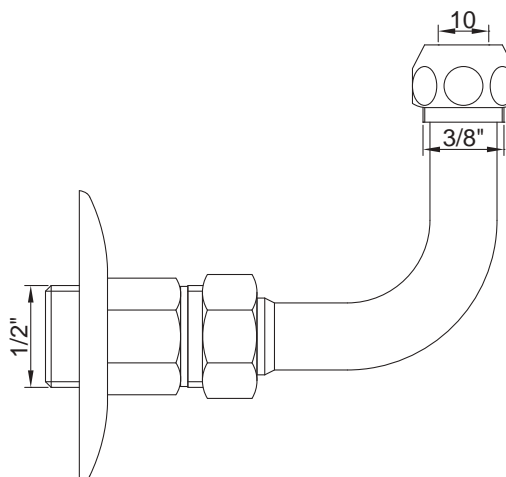

Curvetta sottolavabo cromata stampata da tubo

Light chrome elbow under sink

Art.	Misure/Sizes		€
131100000	1/2"x3/8" - 10mm	10-100	5,930