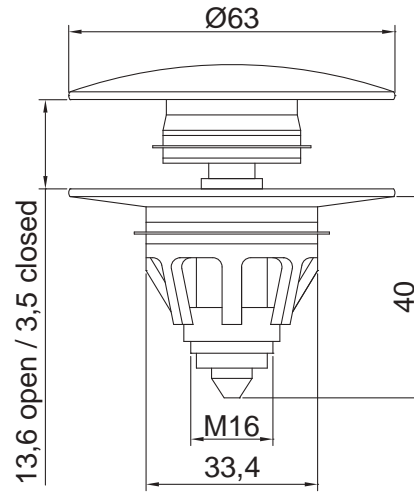

Tappo jolly per riparazione vecchia piletta - Ø38
Click clack Jolly Waste 1" 1/4 Ø38

Art.		€
1250TAPJO1	100	14,000