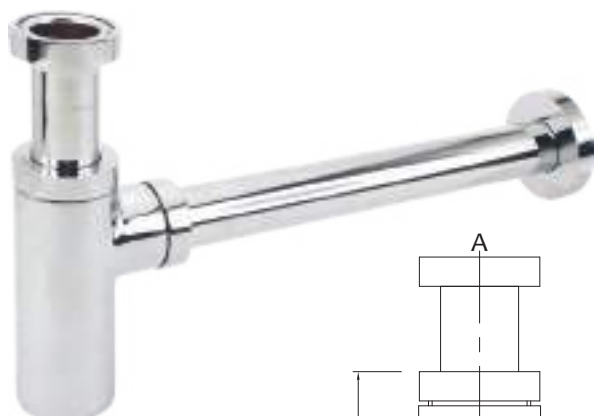

Sifone minimalista TONDO per lavabo

Minimalist bottle trap for washbasin - "ROUND"

Art.	A	B		€
1500HT0000	1"¼	32mm	20	49,500