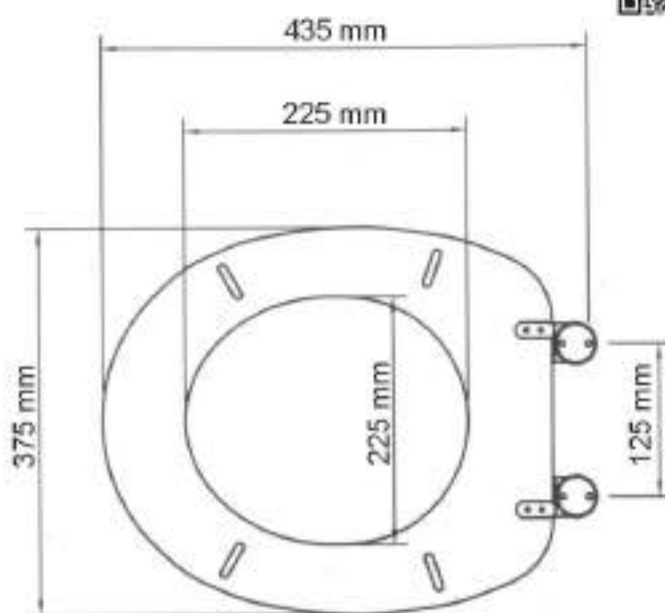

Sedile WC in legno bianco

Wooden toilet seat in white colour

Art.

€

AL00000000

5

29,880