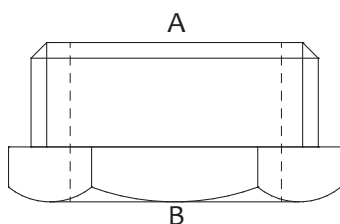

Riduzione esagonale in ottone cromato

Chrome plated brass hexagonal reduction

Art.	A	B		€
1360000001	M1/2"	F3/8"	10 - 100	0,950
1360000002	M3/4"	F1/2"	10 - 100	1,470