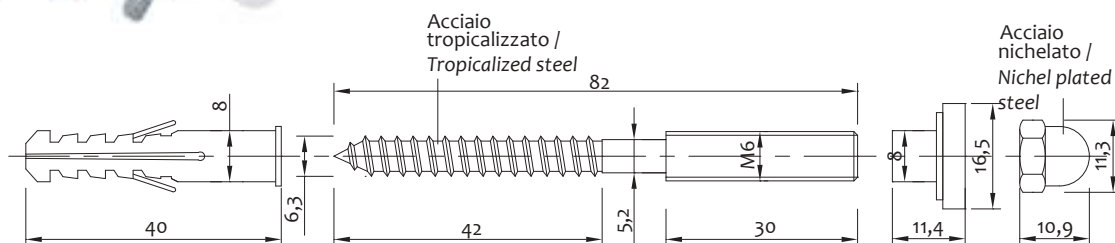

Serie 4 viti acciaio tropicalizzato per WC/bidet

Series of 4 screws in tropicalised steel for WC/bidet

Art.	Misure/Size		€
1132000000	M6 x 80mm	20-120	1,400