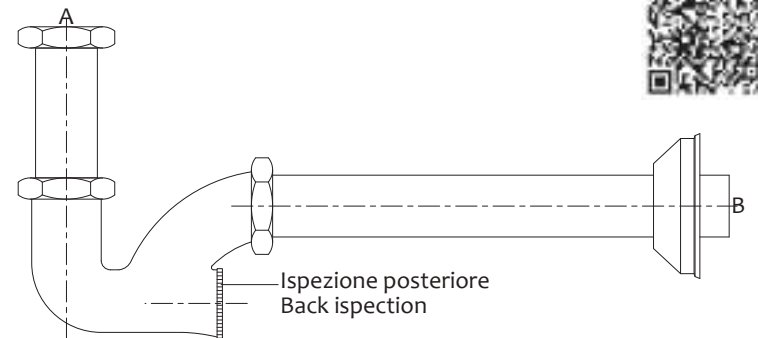

Sifone a colonna (ispezione posteriore) cromato

Chrome trap for column washbasin (back inspection)

Art.	A	B		€
1500COLPOL	1"	26mm	20	20,500
1500COL000	1 1/4"	32mm	20	20,500