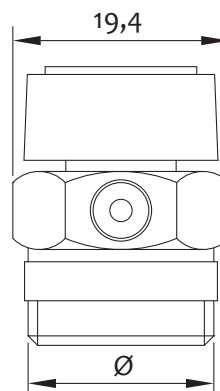

Automatic air drain plug

Art.	Ø		€
9003AUTO38	3/8"	100-1000	11,480
9003AUTO12	1/2"	100-1000	11,800

Valvolina di sfiato per radiatore