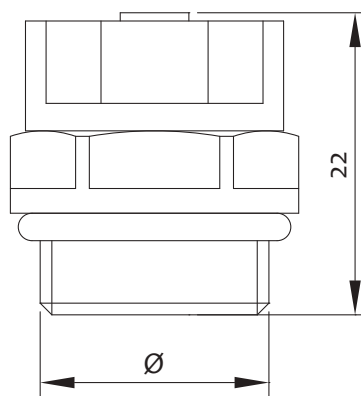

Drain plug for radiator

Art.	Ø		€
9003000038	3/8"	100-1000	1,900
9003000012	1/2"	100-1000	2,130

Valvolina di sfiato orientabile per radiatore