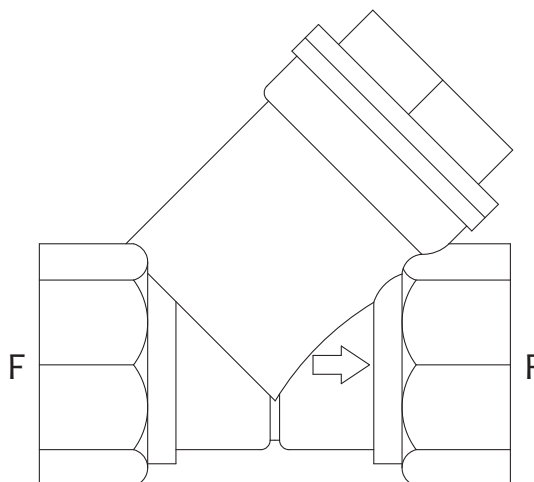

Filtro Y in ottone FF

Brass Y filter FF

Art.	Ø		€
1606FY0001	1/2"	200	6,500
1606FY0002	3/4"	120	8,680
1606FY0003	1"	100	12,130
1606FY0004	1"1/4	24	21,000
1606FY0005	1"1/2	20	25,750
1606FY0006	2"	10	50,530

Presa rapida in ottone

Brass fast inlet clamp

Art.	A	B		€
1308PR0001	1/2"	1/2"	10-100	8,250
1308PR0002	3/4"	1/2"	10-100	10,750
1308PR0003	1"	1/2"	8-80	14,500
1308PR0004	1"	3/4"	10-60	17,450
1308PR0005	1"1/4	3/4"	10-60	21,300
1308PR0006	1"1/2	3/4"	10-40	22,950
1308PR0007	2"	1"1/2	5-40	29,000