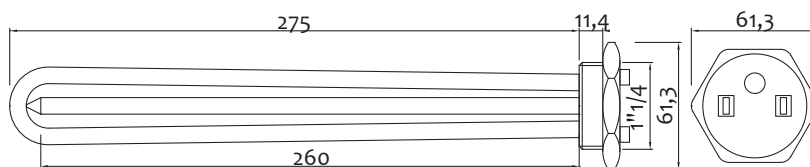

Art.	Ø		€
90020LMF12	MF 1/2"	10-100	4,750

Resistenza per scaldabagno diritta attacco 1"1/4 - 1200w
Straight resistance for water heater with connection of 1"1/4 - 1200w

Art.	Ø		€
1338000000	Filetto 1"1/4 - thread	10-50	13,250