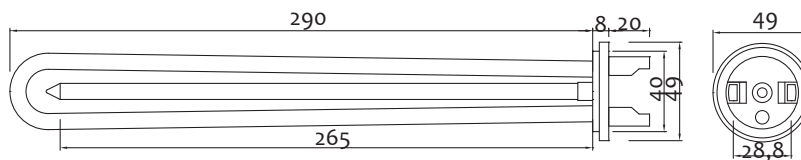

Art.	Ø		€
90020LMF12	MF 1/2"	10-100	4,750

Resistenza per scaldabagno diritta attacco 1"1/4 - 1200w
Straight resistance for water heater with connection of 1"1/4 - 1200w

Art.	Ø		€
1338000000	Filetto 1"1/4 - thread	10-50	13,250