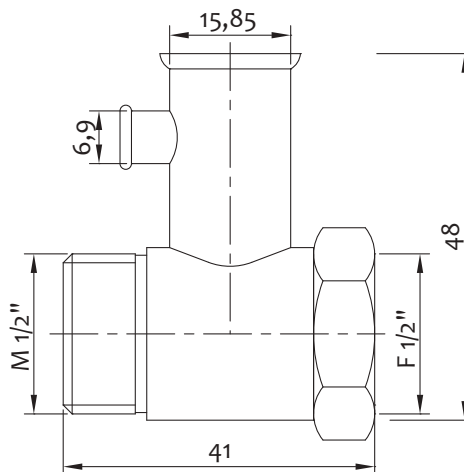

Valvola di sicurezza per scaldabagno
Water heater safety valve