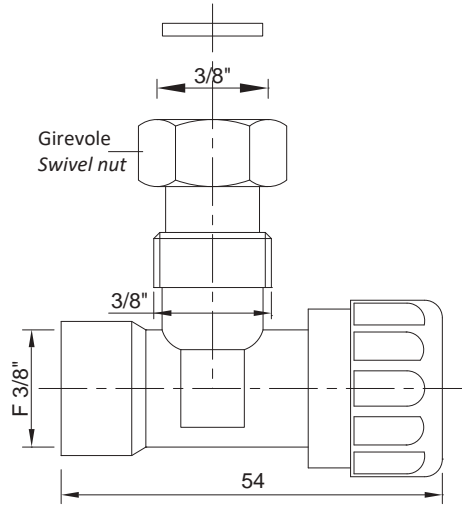

Art.		€
9004VIT000	44	24,050

Rubinetto a squadra per cassette WC con codolo
Angle valve for WC cistern with swivel nut

Art.	Misure/Sizes		€
1305CASS01	3/8"	10-200	4,850

Rubinetto a squadra per cassette WC con canna a muro
Angle valve for WC cistern with wall spout