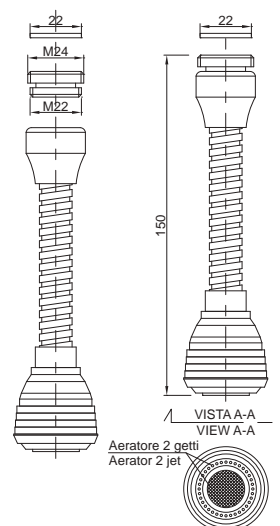

Aeratore prolungato a 2 getti, spirale in acciaio in blister
Prolonged aerator 2 jets, steel spiral with double clinch