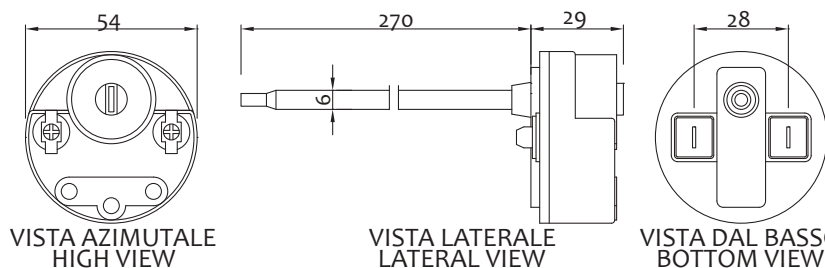

Termostato unipolare per scaldabagno

Unipolar thermostat for water heater

Art.			€
1338TER000		10-100	6,400