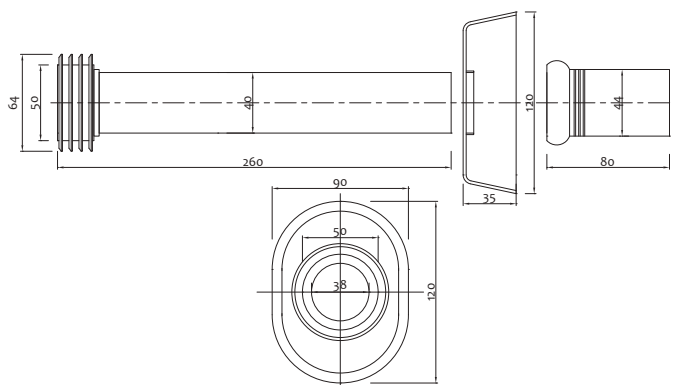

Canotto bianco per cassetta WC da incasso

WC connection pipe for built-in flushing cistern

Art.		€
600000001	50	5,830