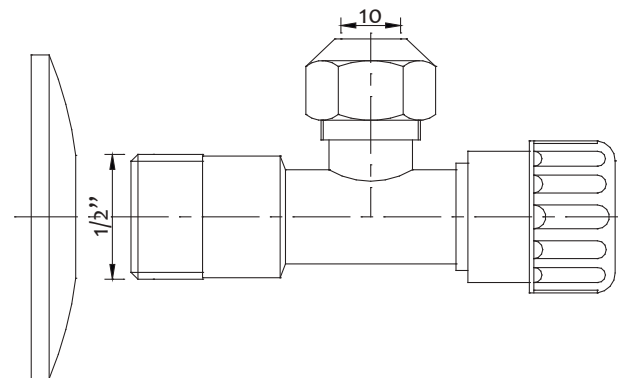

Ball angle valve

Art.	Misure / Size		€
1305SFE000	1/2"x3/8" - 10mm	10-100	4,380

Valvola angolare a vitone