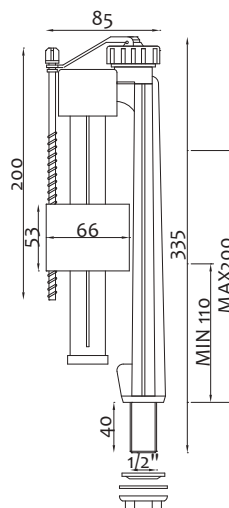

Nichel plated brass floaters with plastic ball

Art.	Ø		€
7001OTT038	3/8"	10-40	7,400
7001OTT012	1/2"	10-40	7,700

Galleggiante in plastica per cassetta con attacco basso

Low connection floaters in plastic material with ball