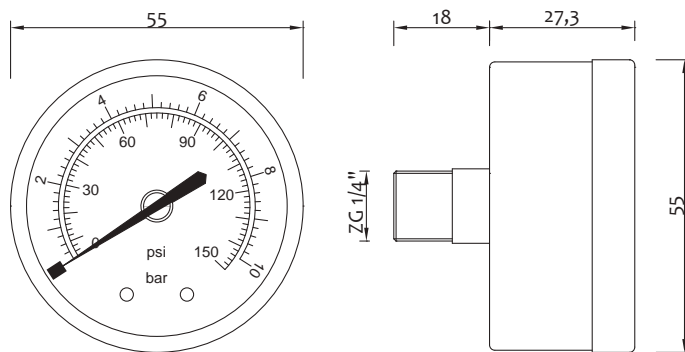

Art.			€
1338TER000		10-100	6,400

Manometro 1/4" cassa metallo/vetro Ø55 10 bar attacco assiale (posteriore)

1/4" pressure gauge with metal/glass case box Ø55 10 bar with axial back connection

Art.		€
1339ORIZZO	10-100	5,500