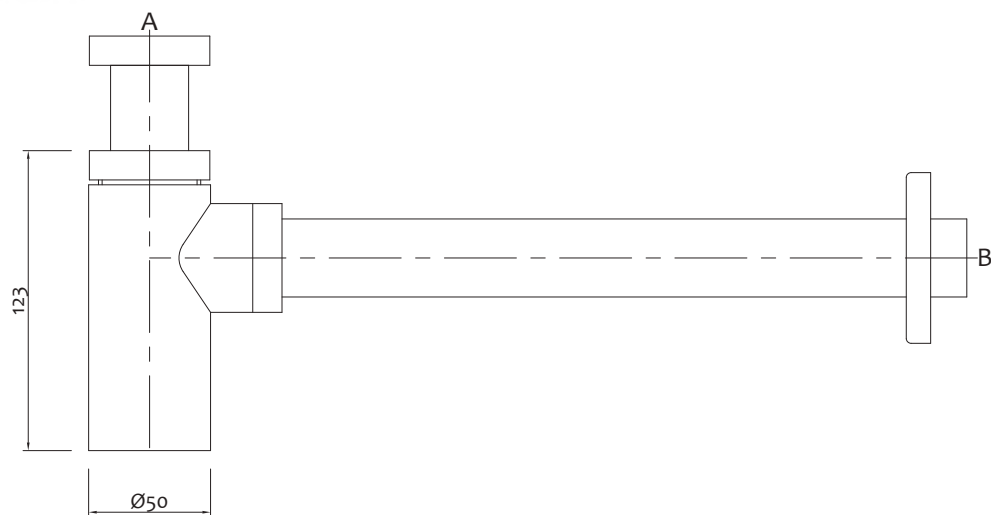

Sifone minimalista TONDO per lavabo

Minimalist bottle trap for washbasin - "ROUND"

Art.	A	B		€
1500HT0000	1"¼	32mm	20	49,500

Sifone minimalista QUADRO per lavabo

Minimalist bottle trap for washbasin - "SQUARE"