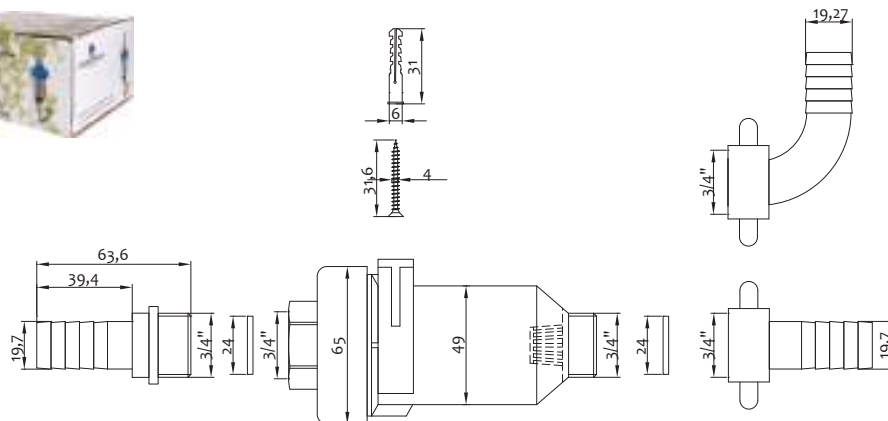

Art.		€
DEFANG000	24	46,250

Neutralizzatore di condensa acida con riempimento granulare alcalino
Condensate drin neutraliser with alkaline refill

Art.		€
NEUTRAL002	30	19,500