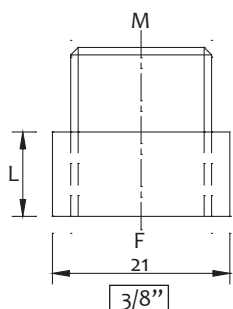

Prolunga in ottone cromato

Chrome plated brass extension

Art.	M	F	L		€
1361000381	3/8"	3/8"	10 mm	10 - 100	1,200
1361000382	3/8"	3/8"	15 mm	10 - 100	1,330
1361000383	3/8"	3/8"	20 mm	10 - 100	1,530
1361000387	3/8"	3/8"	25 mm	10 - 100	1,720
1361000384	3/8"	3/8"	30 mm	10 - 100	2,030
1361000385	3/8"	3/8"	40 mm	10 - 100	2,580
1361000386	3/8"	3/8"	50 mm	10 - 100	3,330
1361000001	1/2"	1/2"	10 mm	10 - 100	1,330
1361000002	1/2"	1/2"	15 mm	10 - 100	1,500
1361000003	1/2"	1/2"	20 mm	10 - 100	1,930
1361000009	1/2"	1/2"	25 mm	10 - 100	2,200
1361000004	1/2"	1/2"	30 mm	10 - 100	2,880
1361000005	1/2"	1/2"	40 mm	10 - 100	3,250
1361000006	1/2"	1/2"	50 mm	10 - 100	4,150
1361000007	1/2"	1/2"	60 mm	10 - 100	4,900
1361000008	1/2"	1/2"	80 mm	10 - 100	5,680
1361000010	1/2"	1/2"	100 mm	10 - 100	6,570
1361000341	3/4"	3/4"	10 mm	10 - 100	1,800
1361000342	3/4"	3/4"	15 mm	10 - 100	2,230
1361000343	3/4"	3/4"	20 mm	10 - 100	2,750
1361000349	3/4"	3/4"	25 mm	10 - 100	3,400
1361000344	3/4"	3/4"	30 mm	10 - 100	3,930
1361000345	3/4"	3/4"	40 mm	10 - 100	4,900
1361000346	3/4"	3/4"	50 mm	10 - 100	6,050
1361000347	3/4"	3/4"	60 mm	10 - 100	7,880

Prolunga ridotta in ottone cromato

Chrome plated brass reduced extension

Art.	M	F		€
1361RID001	3/8"	1/2"	10 - 100	1,170
1361RID002	1/2"	3/4"	10 - 100	1,720