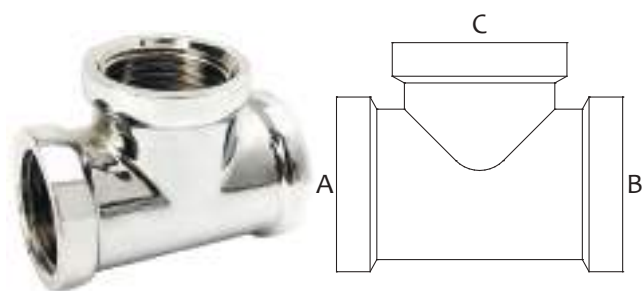

Tee in ottone cromato

Chrome plated brass tee

Art.	A	B	C		€
1358000038	F 3/8"	F 3/8"	F 3/8"	10 - 100	2,420
1358000012	F 1/2"	F 1/2"	F 1/2"	10 - 100	3,850
1358000034	F 3/4"	F 3/4"	F 3/4"	10 - 100	4,900