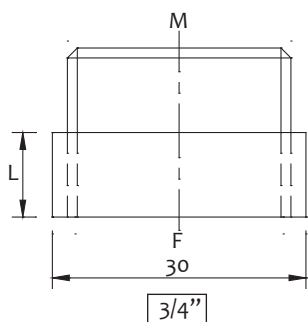

Prolunga in ottone cromato

Chrome plated brass extension

Art.	M	F	L		€
1361000381	3/8"	3/8"	10 mm	10 - 100	1,200
1361000382	3/8"	3/8"	15 mm	10 - 100	1,330
1361000383	3/8"	3/8"	20 mm	10 - 100	1,530
1361000387	3/8"	3/8"	25 mm	10 - 100	1,720
1361000384	3/8"	3/8"	30 mm	10 - 100	2,030
1361000385	3/8"	3/8"	40 mm	10 - 100	2,580
1361000386	3/8"	3/8"	50 mm	10 - 100	3,330
1361000001	1/2"	1/2"	10 mm	10 - 100	1,330
1361000002	1/2"	1/2"	15 mm	10 - 100	1,500
1361000003	1/2"	1/2"	20 mm	10 - 100	1,930
1361000009	1/2"	1/2"	25 mm	10 - 100	2,200
1361000004	1/2"	1/2"	30 mm	10 - 100	2,880
1361000005	1/2"	1/2"	40 mm	10 - 100	3,250
1361000006	1/2"	1/2"	50 mm	10 - 100	4,150
1361000007	1/2"	1/2"	60 mm	10 - 100	4,900
1361000008	1/2"	1/2"	80 mm	10 - 100	5,680
1361000010	1/2"	1/2"	100 mm	10 - 100	6,570
1361000341	3/4"	3/4"	10 mm	10 - 100	1,800
1361000342	3/4"	3/4"	15 mm	10 - 100	2,230
1361000343	3/4"	3/4"	20 mm	10 - 100	2,750
1361000349	3/4"	3/4"	25 mm	10 - 100	3,400
1361000344	3/4"	3/4"	30 mm	10 - 100	3,930
1361000345	3/4"	3/4"	40 mm	10 - 100	4,900
1361000346	3/4"	3/4"	50 mm	10 - 100	6,050
1361000347	3/4"	3/4"	60 mm	10 - 100	7,880

Prolunga ridotta in ottone cromato

Chrome plated brass reduced extension

Art.	M	F		€
1361RID001	3/8"	1/2"	10 - 100	1,170
1361RID002	1/2"	3/4"	10 - 100	1,720