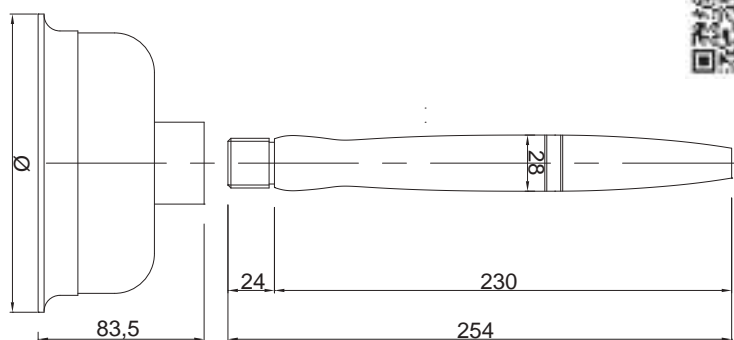

Sturalavandino a ventosa