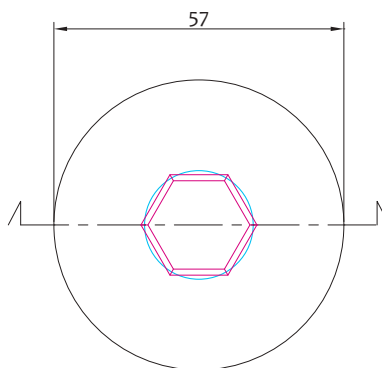

Rosette acciaio INOX

Stainless steel rosettes

Art.		Øint.	Øext.		€
1156000000		1/2"	57mm	100-2500	0,188
1156000ESA	foro esagonale/hexagonal hole	1/2"	57mm	100-2500	0,275