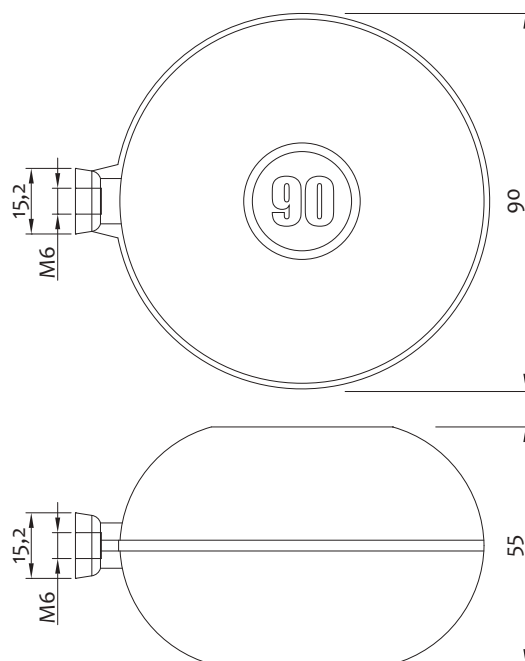

Sfera moplén schiacciata in PP per galleggiante con asta filettata M6

PP moplén smash sphere for floater with threaded rod M6

Art.	∅		€
1040000001	90mm	10-400	0,950