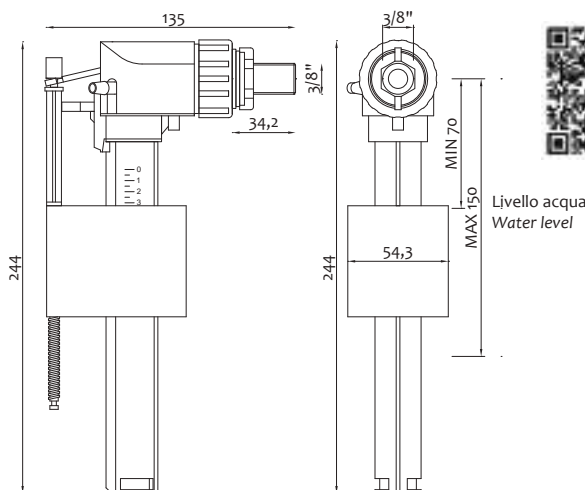

Galleggiante a contropressione per cassetta WC

Compact adjustable floaters for WC

Art.	Misure/Size		€
7002NEW038	3/8"	10	10,500