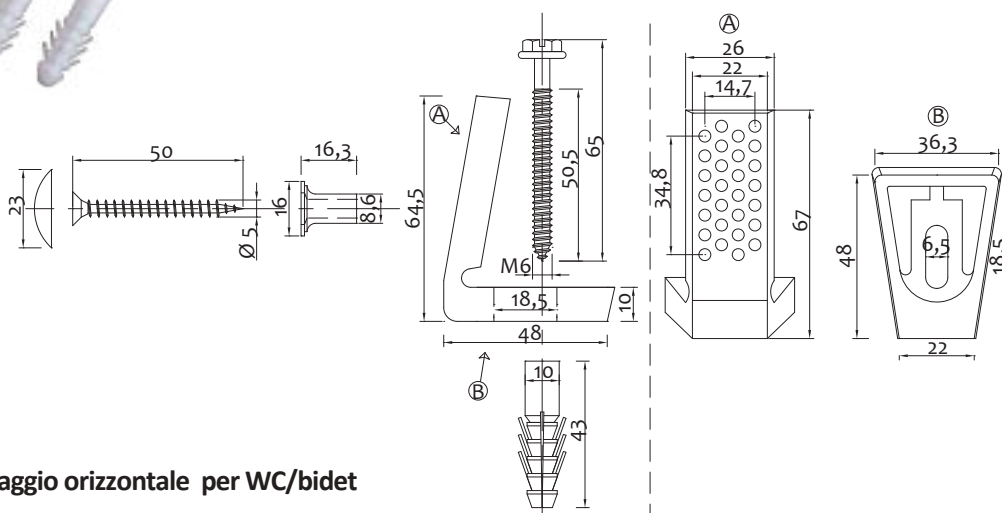

Coppia zanche in nylon fissaggio orizzontale per WC/bidet

Couple of nylon brackets for WC/bidet - horizontal fixing

Art.		€
1137NY0000	100	4,750