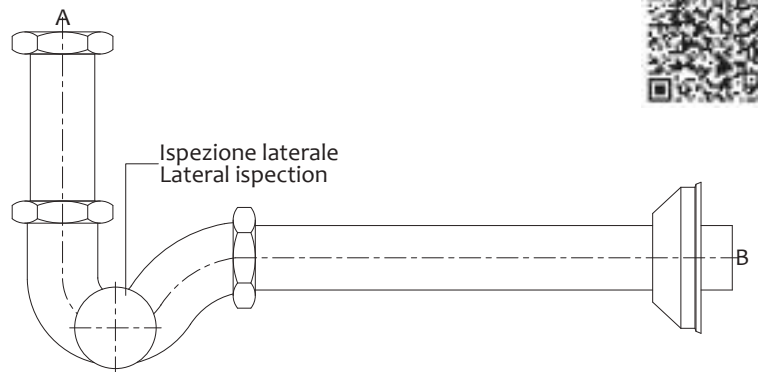

Sifone a bottiglia cromato

Chrome bottle trap

Art.	A	B		€
1500BOPOLL	1"	26mm	20	21,250
1500BO0001	1 1/4"	32mm	20	18,020

Sifone a "P" (ispezione laterale) cromato

Chrome "P" trap siphon with lateral inspection