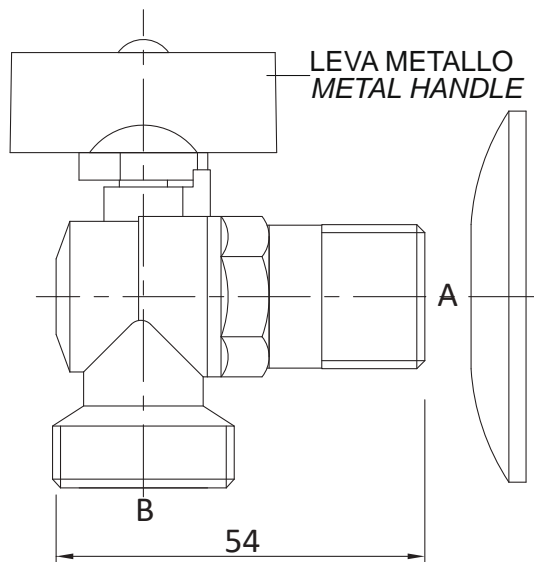

Valvola angolare lavatrice a sfera leva metallo

Chrome plated ball angle valve for W.M. with metal handle

Art.	A	B		€
1306METALO	1/2"	3/4"	10-100	5,150
1306SMART1	1/2"	3/4"	20-100	4,650