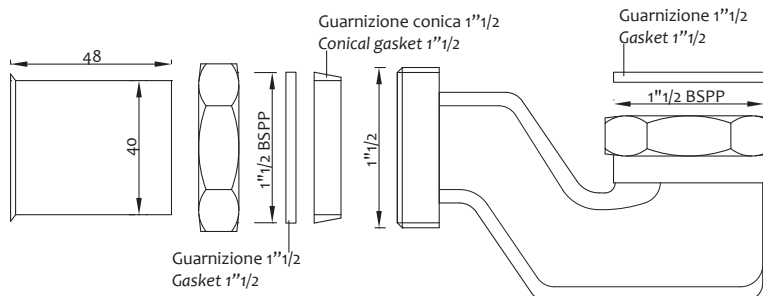

Art.		€
7003OTTCLL	10	51,850

Sifone ribassato per vasca in PP bianco

Bath tube flush in white PP

Art.

€

1207000000

100

4,550