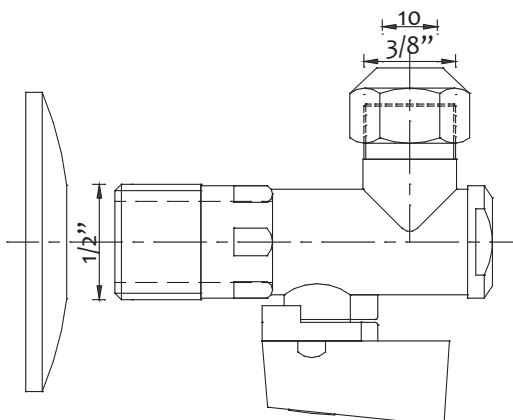

Valvola angolare a sfera con filtro

Chrome plated ball angle valve with filter

Art.	Misure / Size		€
1301000000	1/2"x3/8" - 10mm	10-100	4,970

Valvola angolare a sfera con filtro e snodo

Chrome plated ball angle valve with filter and swivel connection