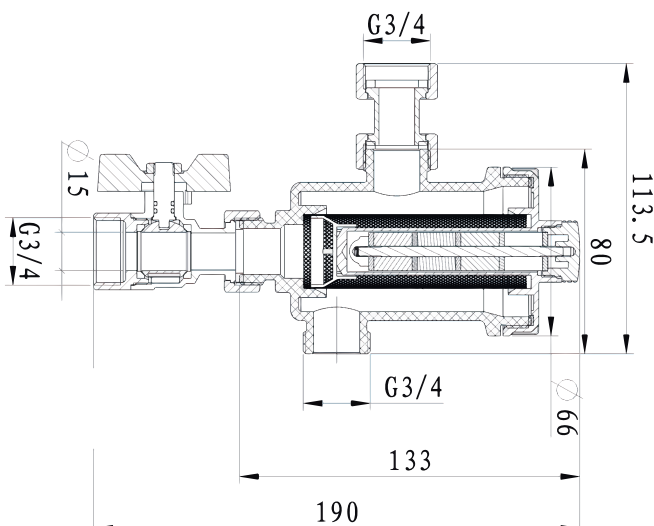

Defangatore magnetico
Magnetic dirt separator