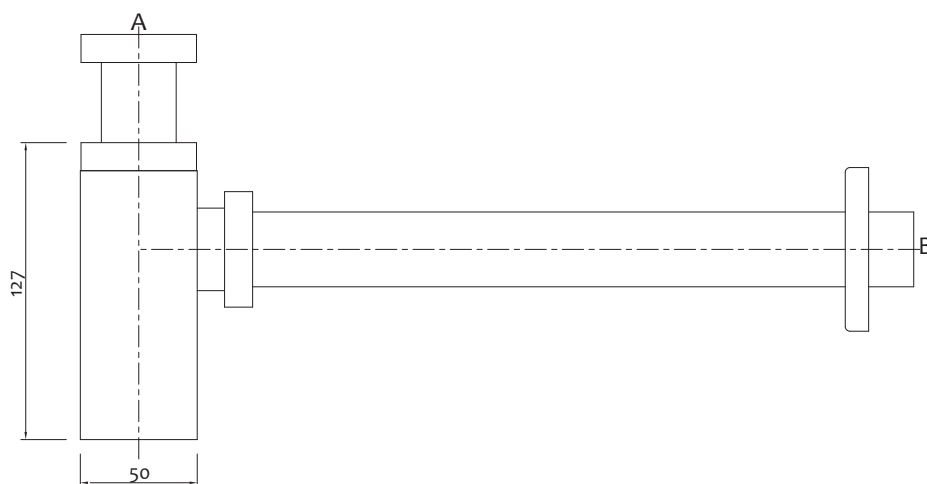

Sifone minimalista TONDO per lavabo

Minimalist bottle trap for washbasin - "ROUND"

Art.	A	B		€
1500HT0000	1"¼	32mm	20	49,500

Sifone minimalista QUADRO per lavabo

Minimalist bottle trap for washbasin - "SQUARE"