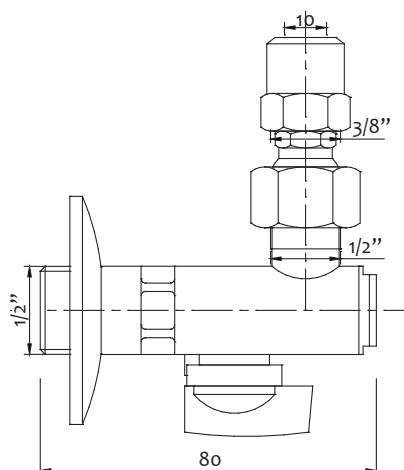

Valvola angolare a sfera con filtro

Chrome plated ball angle valve with filter

Art.	Misure / Size		€
1301000000	1/2"x3/8" - 10mm	10-100	4,970

Valvola angolare a sfera con filtro e snodo

Chrome plated ball angle valve with filter and swivel connection