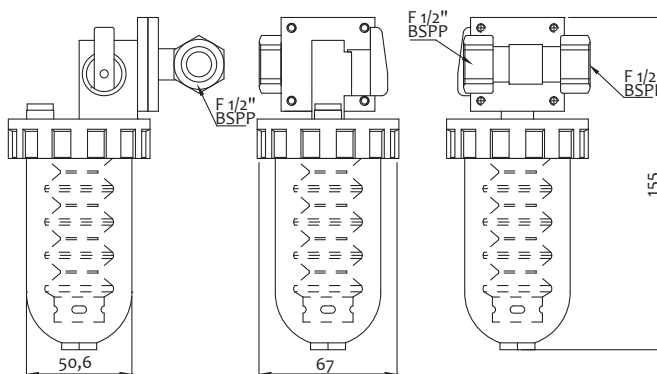

Dosatore proporzionale di polifosfato in polvere - ATTACCO POSTERIORE CON RUBINETTO

Polyphosphate feeder BACK CONNECTION WITH TAP

Art.		€
DOSAPOLV02	24	42,250