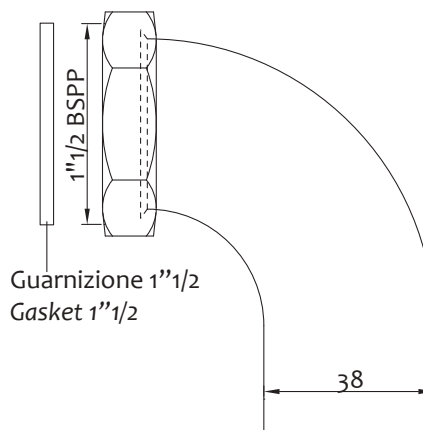

Sifone per vasca in ottone giallo da 1 1/2

Bath tube syphon in yellow brass 1 1/2

€

7003SIF000

50

25,250

Codulo per colonna scarico vasca da 1 1/2

Elbow connection in yellow brass for bath tube 1 1/2