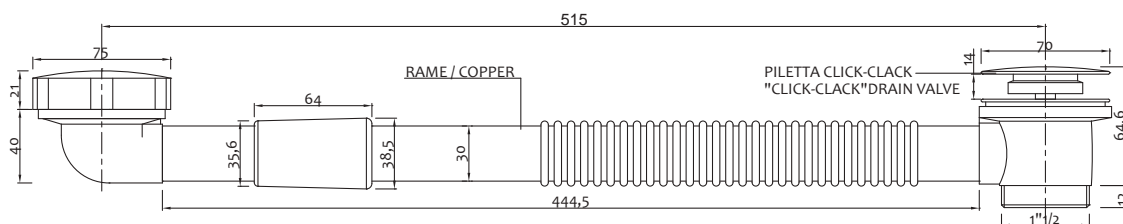

Colonna scarico vasca in ottone/rame click clack
Click clack bath tube discharge system in copper/brass

Art.		€
7003OTTCLL	10	51,850