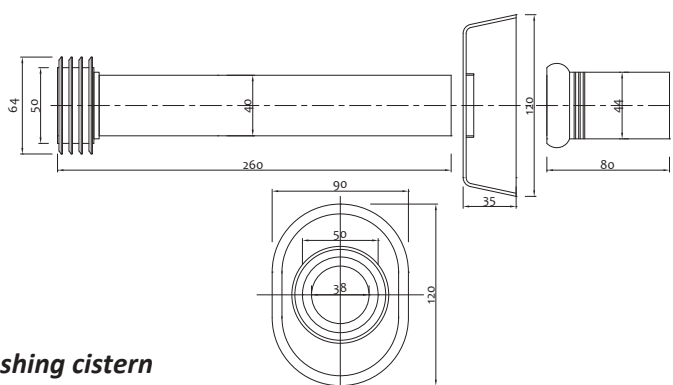

Canotto cromato per cassetta WC da incasso

Chromed WC connection pipe for built-in flushing cistern

Art.		€
6000CROMO1	50	11,400