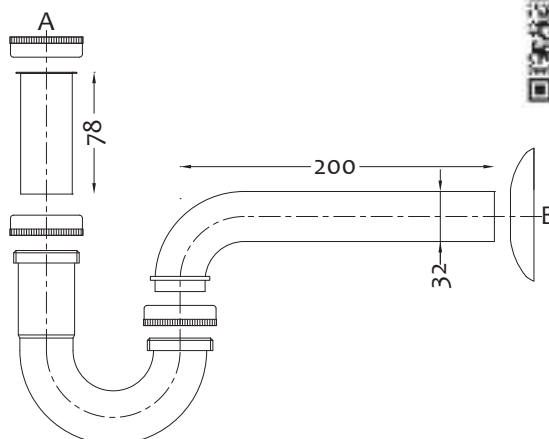

Sifone a "P" in ABS cromato da 1"1/4 per lavabo
Chrome plated ABS "P" trap 1"1/4 for washbasin

Art.	A	B		€
1500P00PLA	1"1/4	32 mm	50	12,380