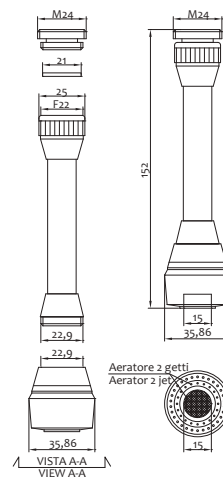

Art.

€

1337SPIR00

10-200

3,880