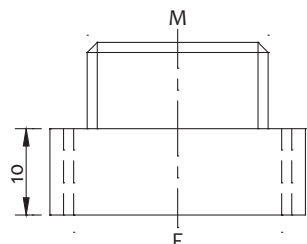

Prolunga in ottone cromato

Chrome plated brass extension

Art.	M	F	L		€
1361000381	3/8"	3/8"	10 mm	10 - 100	1,200
1361000382	3/8"	3/8"	15 mm	10 - 100	1,330
1361000383	3/8"	3/8"	20 mm	10 - 100	1,530
1361000387	3/8"	3/8"	25 mm	10 - 100	1,720
1361000384	3/8"	3/8"	30 mm	10 - 100	2,030
1361000385	3/8"	3/8"	40 mm	10 - 100	2,580
1361000386	3/8"	3/8"	50 mm	10 - 100	3,330
1361000001	1/2"	1/2"	10 mm	10 - 100	1,330
1361000002	1/2"	1/2"	15 mm	10 - 100	1,500
1361000003	1/2"	1/2"	20 mm	10 - 100	1,930
1361000009	1/2"	1/2"	25 mm	10 - 100	2,200
1361000004	1/2"	1/2"	30 mm	10 - 100	2,880
1361000005	1/2"	1/2"	40 mm	10 - 100	3,250
1361000006	1/2"	1/2"	50 mm	10 - 100	4,150
1361000007	1/2"	1/2"	60 mm	10 - 100	4,900
1361000008	1/2"	1/2"	80 mm	10 - 100	5,680
1361000010	1/2"	1/2"	100 mm	10 - 100	6,570
1361000341	3/4"	3/4"	10 mm	10 - 100	1,800
1361000342	3/4"	3/4"	15 mm	10 - 100	2,230
1361000343	3/4"	3/4"	20 mm	10 - 100	2,750
1361000349	3/4"	3/4"	25 mm	10 - 100	3,400
1361000344	3/4"	3/4"	30 mm	10 - 100	3,930
1361000345	3/4"	3/4"	40 mm	10 - 100	4,900
1361000346	3/4"	3/4"	50 mm	10 - 100	6,050
1361000347	3/4"	3/4"	60 mm	10 - 100	7,880