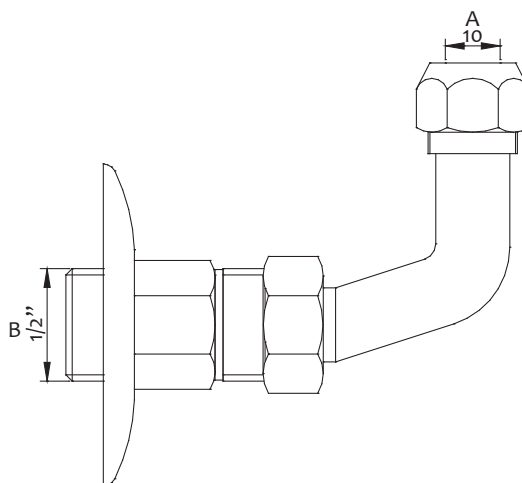

Curvetta sottolavabo cromata pesante pressofusa

Die-cast heavy chrome elbow

Art.	A	B		€
131000000	1/2"	1/2"x3/8" - 10mm	10-100	6,400