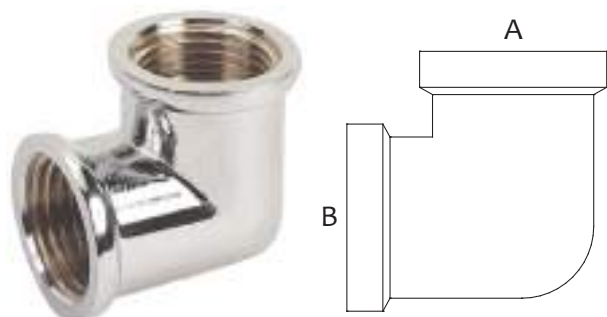

Gomito in ottone cromato femmina/femmina

Chrome plated brass elbow female/female

Art.	A	B		€
1357FF0038	F 3/8"	F 3/8"	10 - 100	1,980
1357FF0012	F 1/2"	F 1/2"	10 - 100	3,030
1357FF0034	F 3/4"	F 3/4"	10 - 100	4,580