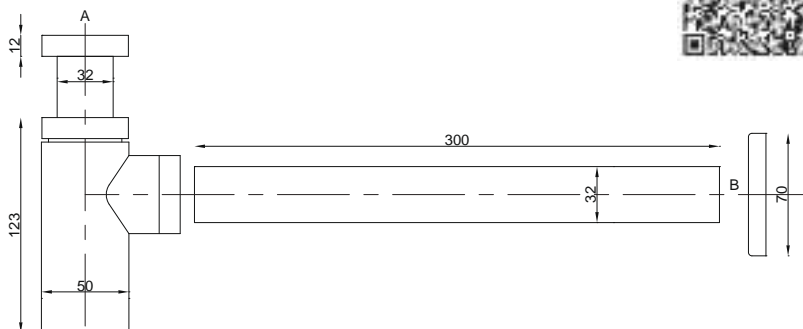

Sifone minimalista TONDO per lavabo da 1"1/4 - NERO

"Minimalist bottle trap "TONDO" 1"1/4 - BLACK

Art.	A	B		€
1500HTNERO	1"1/4	32 mm	20	51,200