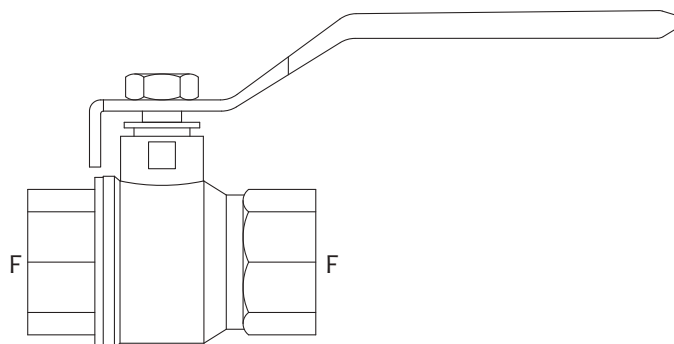

Mini ball valve

Art.	Misure/Sizes		€
131200001	MF 1/2"	10-200	5,000
131200002	MF 3/8"	10-200	4,070
131300001	FF 1/2"	10-200	5,230
131300002	FF 3/8"	10-200	4,220

Valvola a sfera maniglia a leva FF

Lever handle ball valve FF

Art.	∅		€
1600FF0002	1/2"	10-120	6,150
1600FF0003	3/4"	10-80	8,800
1600FF0004	1"	8-64	14,280