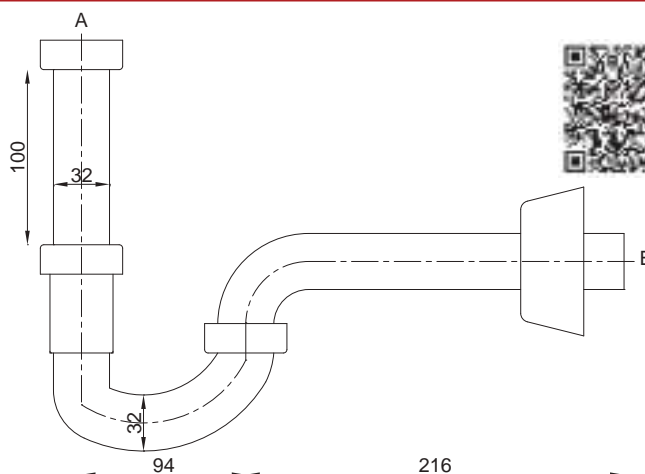

Sifone minimalista a "P" in ABS cromato per lavabo 1"1/4
Chrome plated ABS "P" siphon 1"1/4

Art.	A	B		€
1500PLAABS	1"1/4	32 mm	20	21,250