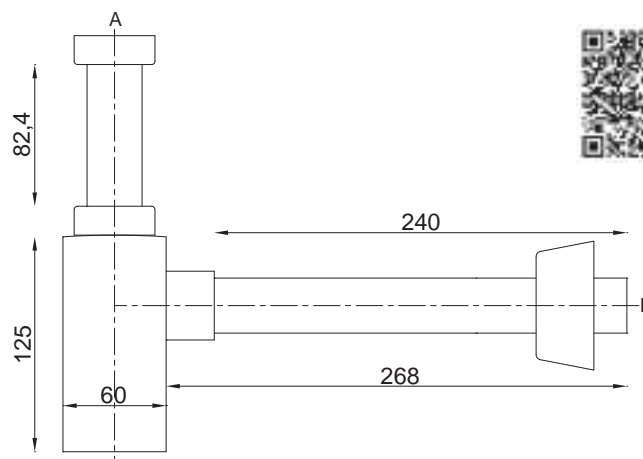

Sifone minimalista QUADRO da 1"1/4 per lavabo in ABS

ABS minimalist bottle trap SQUARE 1"1/4

Art.	A	B		€
1500HTQABS	1"1/4	32 mm	20	26,550