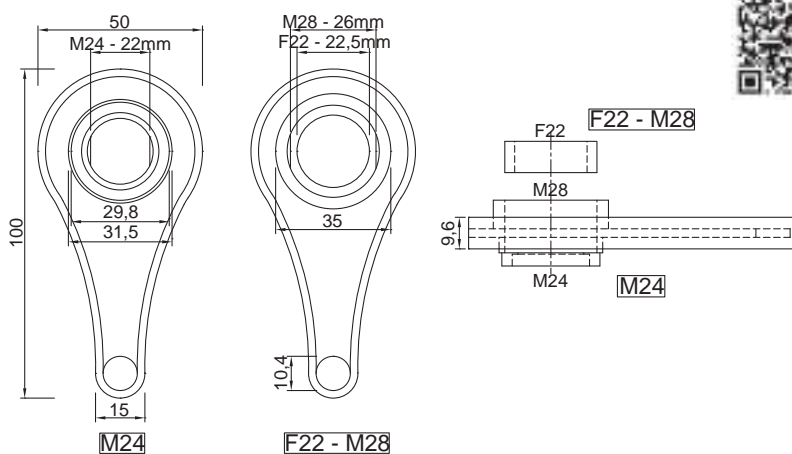

Chiave per aeratori F22 - M24 - M28

Aerator keys F22 - M24 - M28

Art.		€
1335TOOL00	100	1,400