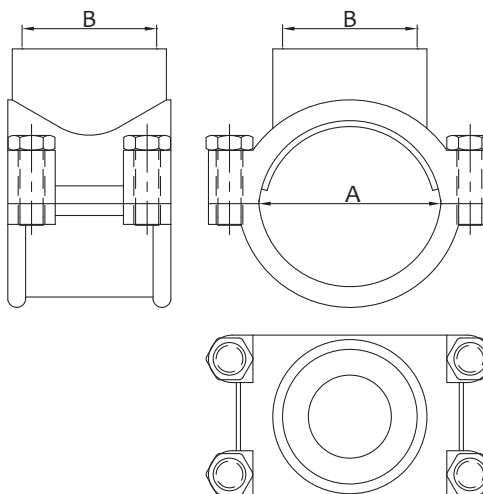

Butterfly handle ball valve MF

Art.	Ø		€
1601MF0001	3/8"	10-100	5,530
1601MF0002	1/2"	10-80	6,730
1601MF0003	3/4"	8-64	9,380
1601MF0004	1"	4-32	15,250

Filtro Y in ottone FF

Brass Y filter FF

Art.	Ø		€
1606FY0001	1/2"	200	6,500
1606FY0002	3/4"	120	8,680
1606FY0003	1"	100	12,130
1606FY0004	1"1/4	24	21,000
1606FY0005	1"1/2	20	25,750
1606FY0006	2"	10	50,530