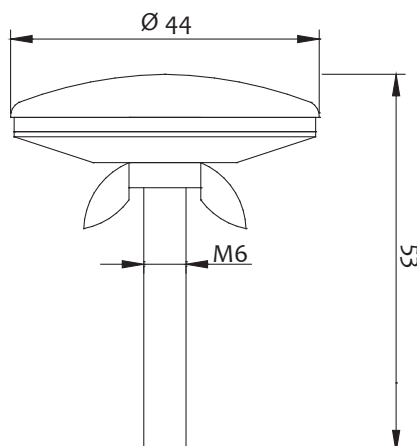

Art.	Ø		€
1324B0000	50mm	20-240	1,930

Copriforo acciaio INOX Ø44mm
Stainless steel hole cover Ø44mm

Art.	Ø		€
1324L00000	44mm	500	1,630

Borchia a specchio universale per troppo pieno

Universal mirrored stud for overflow