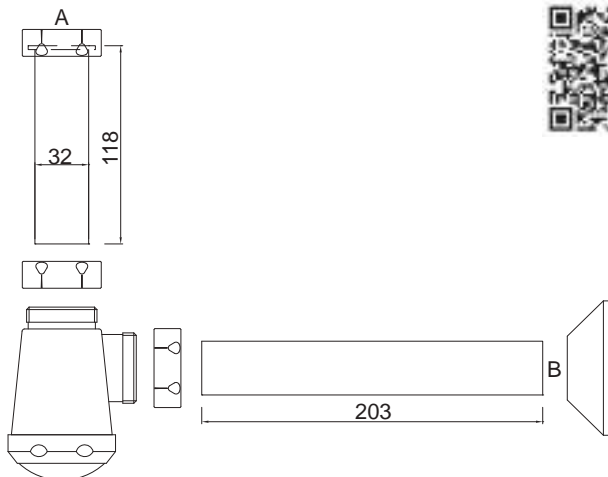

ABS minimalist "ROUND" bottle trap 1"1/4

Art.	A	B		€
1500HTOABS	1"1/4	32 mm	20	21,500

Sifone minimalista QUADRO da 1"1/4 per lavabo in ABS

ABS minimalist bottle trap SQUARE 1"1/4

Art.	A	B		€
1500HTQABS	1"1/4	32 mm	20	26,550