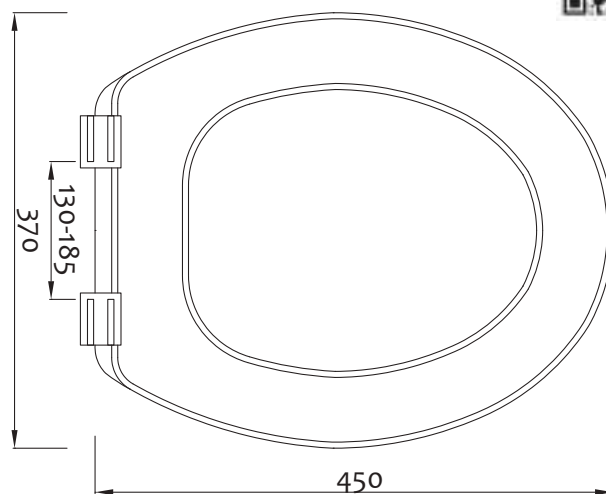

29,880

Sedile WC in legno con cerniere a discesa rallentata

Wooden WC seat with soft close

Art.

€

ALSOFT0000

5

49,200