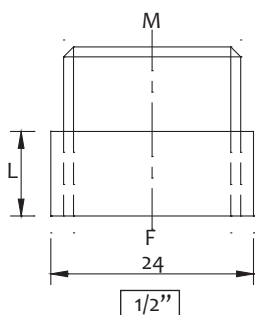

Prolunga in ottone cromato

Chrome plated brass extension

Art.	M	F	L		€
1361000381	3/8"	3/8"	10 mm	10 - 100	1,200
1361000382	3/8"	3/8"	15 mm	10 - 100	1,330
1361000383	3/8"	3/8"	20 mm	10 - 100	1,530
1361000387	3/8"	3/8"	25 mm	10 - 100	1,720
1361000384	3/8"	3/8"	30 mm	10 - 100	2,030
1361000385	3/8"	3/8"	40 mm	10 - 100	2,580
1361000386	3/8"	3/8"	50 mm	10 - 100	3,330
1361000001	1/2"	1/2"	10 mm	10 - 100	1,330
1361000002	1/2"	1/2"	15 mm	10 - 100	1,500
1361000003	1/2"	1/2"	20 mm	10 - 100	1,930
1361000009	1/2"	1/2"	25 mm	10 - 100	2,200
1361000004	1/2"	1/2"	30 mm	10 - 100	2,880
1361000005	1/2"	1/2"	40 mm	10 - 100	3,250
1361000006	1/2"	1/2"	50 mm	10 - 100	4,150
1361000007	1/2"	1/2"	60 mm	10 - 100	4,900
1361000008	1/2"	1/2"	80 mm	10 - 100	5,680
1361000010	1/2"	1/2"	100 mm	10 - 100	6,570
1361000341	3/4"	3/4"	10 mm	10 - 100	1,800
1361000342	3/4"	3/4"	15 mm	10 - 100	2,230
1361000343	3/4"	3/4"	20 mm	10 - 100	2,750
1361000349	3/4"	3/4"	25 mm	10 - 100	3,400
1361000344	3/4"	3/4"	30 mm	10 - 100	3,930
1361000345	3/4"	3/4"	40 mm	10 - 100	4,900
1361000346	3/4"	3/4"	50 mm	10 - 100	6,050
1361000347	3/4"	3/4"	60 mm	10 - 100	7,880

Prolunga ridotta in ottone cromato

Chrome plated brass reduced extension

Art.	M	F		€
1361RID001	3/8"	1/2"	10 - 100	1,170
1361RID002	1/2"	3/4"	10 - 100	1,720