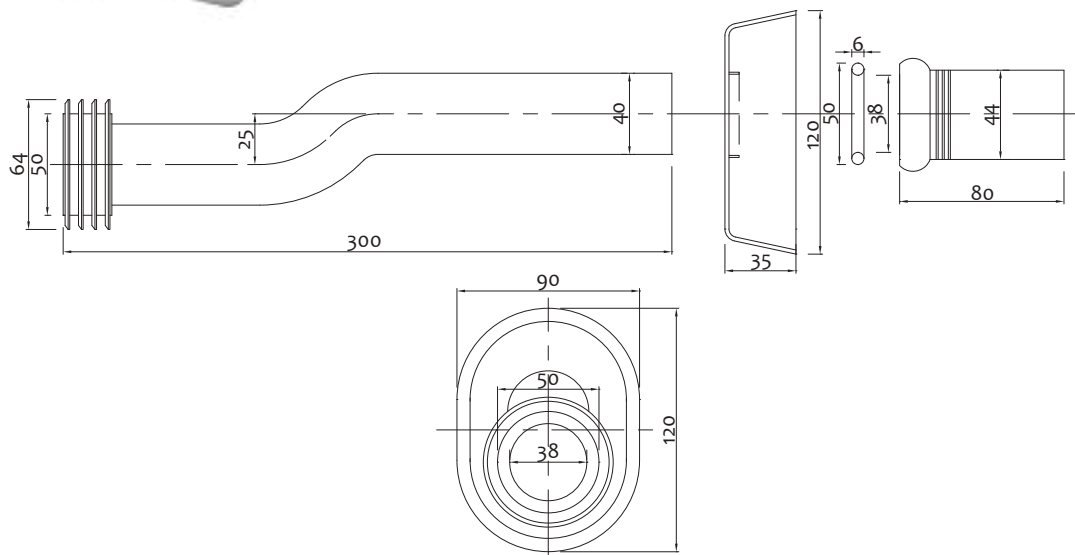

Canotto bianco per cassetta WC da incasso ECCENTRICO

Eccentric white WC connection pipe for built-in flushing cistern

Art.		€
6000ECCENT	50	10,630