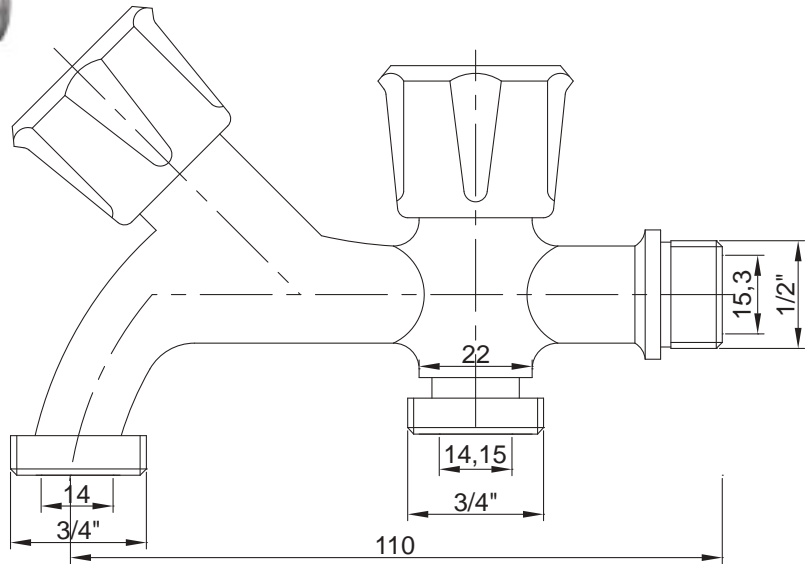

Rubinetto multiplo a muro con attacco lavatrice

Multiple screw angle valve with W.M. connection

Art.	Misure/Sizes		€
1308DOP000	1/2"x3/4"	10-50	12,650