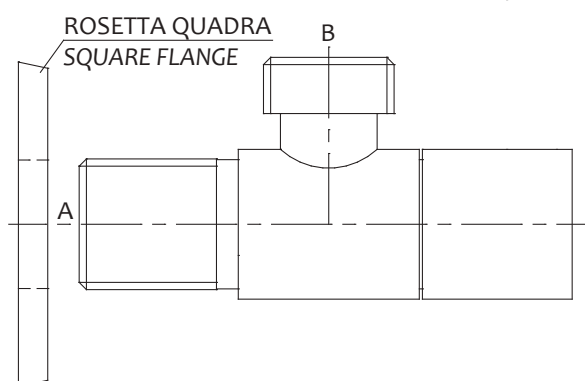

Screw-down angle valve

Art.	Misure / Size		€
1305VIT000	1/2"x10mm - (3/8")	10-100	5,250
1305VIT012	1/2"x1/2"	10-100	5,250

Valvola angolare d'arredo "TONDO"

Round minimalist angle valve

Art.	A	B		€
1305HTO038	1/2"	3/8"	100	8,900
1305HTO012	1/2"	1/2"	100	8,900