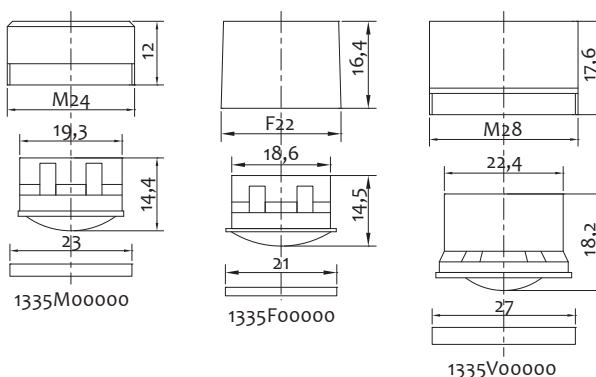

Aeratori

Aerators

Art.	Misure/size		€
1335M00000	M24/1	10-1000	0,725
1335F00000	F22/1	10-1000	0,725
1335V00000	M28/1	10-1000	1,250

Aeratori bidet con snodo

Bidet areator with ball joint

Art.	Misure/size		€
1336SNM000	M24/1	5-500	3,440
1336SNF000	F22/1	5-500	3,440