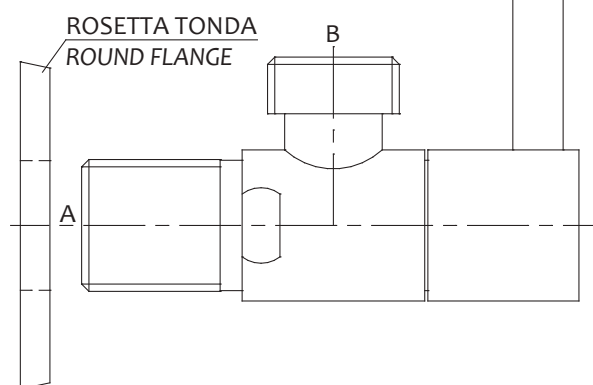

Valvola angolare minimalista "TONDO" NERO

Round minimalist angle valve - BLACK

Art.	A	B		€
1305TONNER	1/2"	3/8"	100	9,700