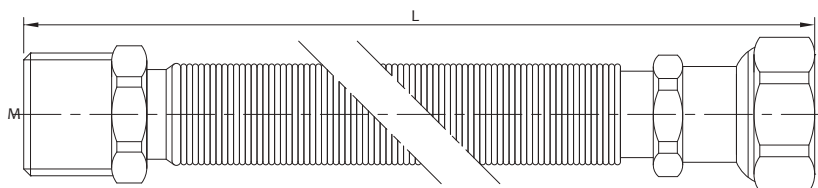

Giunto gas UNI-CIG 9891 femmina girevole - maschio fisso

Gas joint UNI-CIG 9891 female rotating - male fixed

Art.	A	F	L		€
GEXMF10100	1"	1"	100-200mm	12-72	25,300
GEXMF10200	1"	1"	200-400mm	12-72	29,670
GEXMF12100	½"	½"	100-200mm	12-72	10,770
GEXMF12200	½"	½"	200-400mm	12-72	12,330
GEXMF12260	½"	½"	260-480mm	12-72	13,130
GEXMF32100	½"	¾"	100-200mm	12-72	13,270
GEXMF32200	½"	¾"	200-400mm	12-72	15,000
GEXMF32260	½"	¾"	260-480mm	12-72	16,700
GEXMF34100	¾"	¾"	100-200mm	12-72	15,930
GEXMF34200	¾"	¾"	200-400mm	12-72	18,750
GEXMF34260	¾"	¾"	260-480mm	12-72	23,130