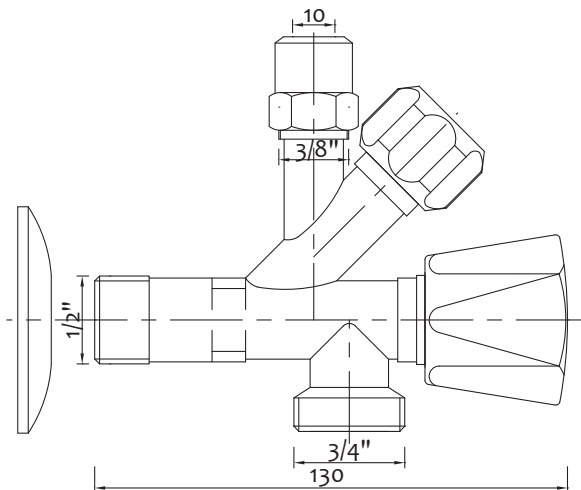

Die-cast heavy chrome elbow

Art.	A	B		€
131000000	1/2"	1/2"x3/8" - 10mm	10-100	6,400

Curvetta sottolavabo cromata stampata da tubo

Light chrome elbow under sink

Art.	Misure/Sizes		€
131100000	1/2"x3/8" - 10mm	10-100	5,930

Rotolo rame ricotto cromato

Chrome plated annealed copper roll

Art.	Misure/Sizes		€
1110RRC010	10mm x 5mt	20	60,700

Valvola doppio uso con attacco lavatrice

Dual-use angle valve with WM connection

Art.	Misure/Sizes		€
1303000000	1/2"x3/4" - 10mm	10-100	12,000