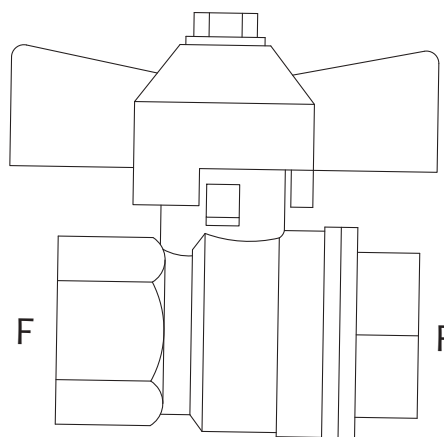

Valvola a sfera maniglia a farfalla FF

Butterfly handle ball valve FF

Art.	Ø		€
1601FF0001	3/8"	10-100	4,940
1601FF0002	1/2"	10-80	6,060
1601FF0003	3/4"	8-64	9,280
1601FF0004	1"	4-32	14,420

Valvola a sfera maniglia a farfalla MF

Butterfly handle ball valve MF

Art.	Ø		€
1601MF0001	3/8"	10-100	5,530
1601MF0002	1/2"	10-80	6,730
1601MF0003	3/4"	8-64	9,380
1601MF0004	1"	4-32	15,250