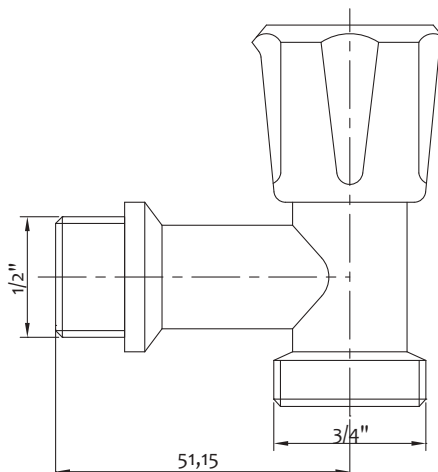

Valvola angolare lavatrice a sfera leva metallo

Chrome plated ball angle valve for W.M. with metal handle

Art.	A	B		€
1306METALO	1/2"	3/4"	10-100	5,150
1306SMART1	1/2"	3/4"	20-100	4,650

Valvola angolare lavatrice lusso con leva metallo

WM luxury angle valve with metal handle

Art.	Misure/Sizes		€
1306LUXL00	1/2"x3/4"	10-100	8,200

Rubinetto lavatrice a squadra verticale (dritto)

W.M. vertical straight angle valve

Art.	Misure/Sizes		€
1306SQUA00	1/2"x3/4"	20-80	10,150