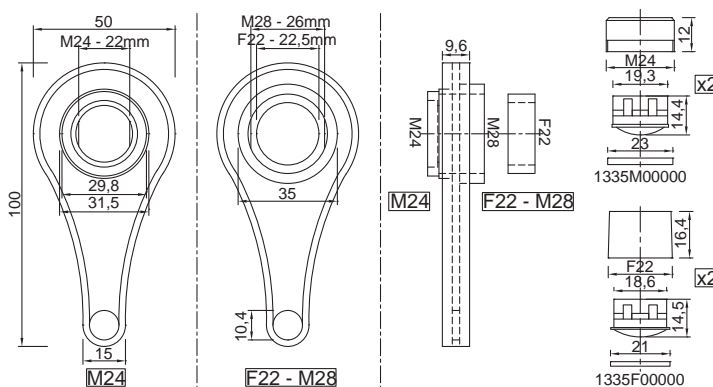

Kit aeratori lavabo - 2 pz M24 + 2 pz F22 + chiave

Washbasin aerator kit - 2 pz M24 + 2 pz F22 + key

Art.		€
1335KIT000	10-800	4,120