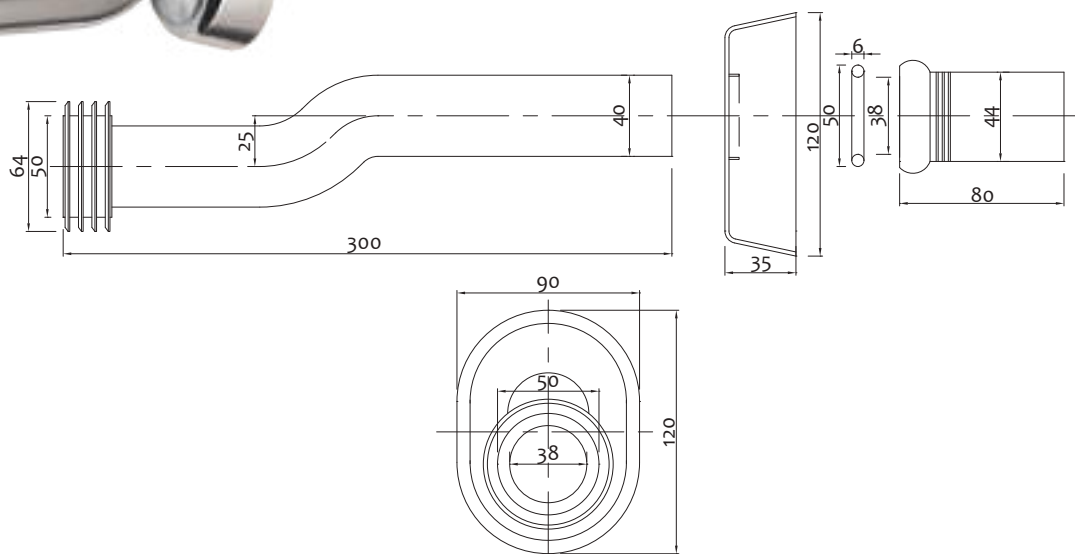

Canotto cromato per cassetta WC da incasso ECCENTRICO

Eccentric chromed WC connection pipe for built-in flushing cistern

Art.		€
6000ECCRO	50	16,400