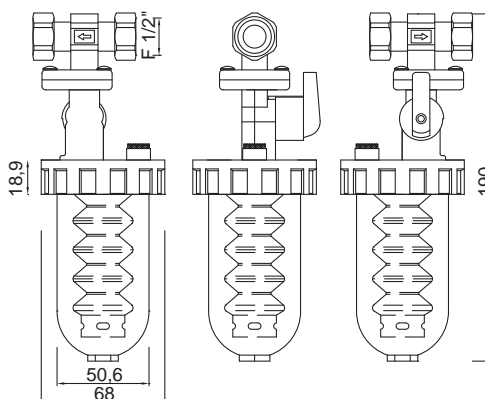

Dosatore proporzionale di polifosfato in polvere - ATTACCO ALTO CON RUBINETTO

Polyphosphate feeder HIGH CONNECTION WITH TAP

Art.		€
DOSAPOLV03	24	42,250