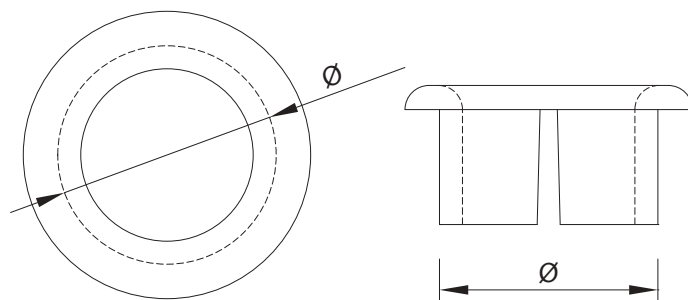

Borchia cromata per troppo pieno

Chrome plated stud for overflow

Art.	∅	📦	€
BORCH00014	14mm	300	0,875
BORCH00019	19mm	250	0,750
BORCH00024	24mm	120	0,750
BORCH00028	28mm	100	0,875