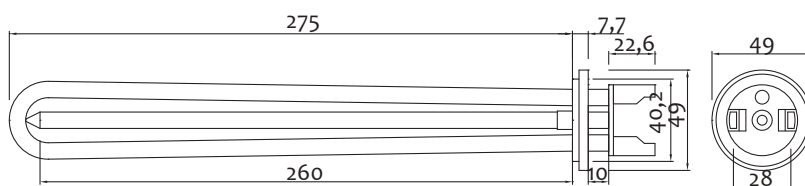

Resistenza scaldabagno attacco flangia lunga - 1200W

Straight resistance for water heater with long flange connection 1200W

Art.			€
1338FLL000	flangia lunga/long flange	10-50	12,250