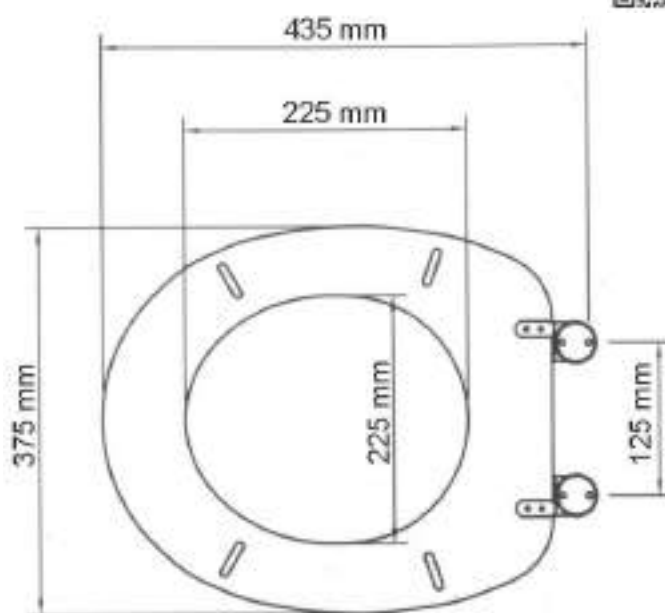

Sedile WC in legno con cerniere a discesa rallentata

Wooden WC seat with soft close

Art.

€

ALSOFT0000

5

49,200