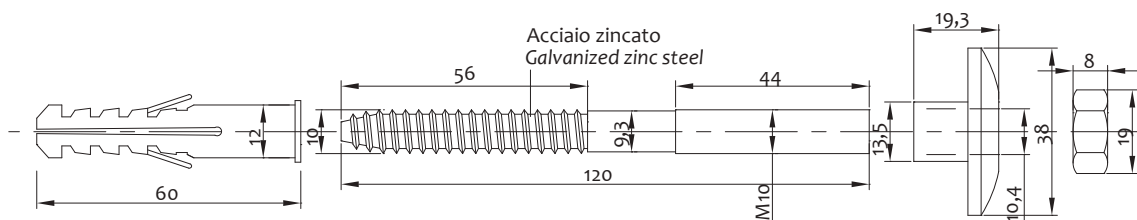

Serie 2 viti acciaio fissaggio lavabo

Series of 2 steel screws for washbasin fixing

Art.	Misure/Size		€
1135000000	M10 x 120mm	20-100	1,400