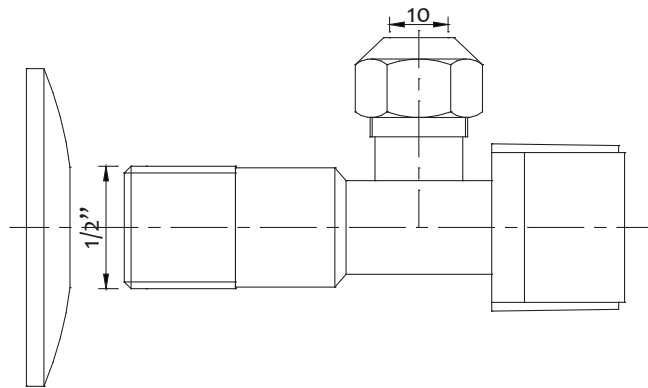

Valvola angolare a sfera