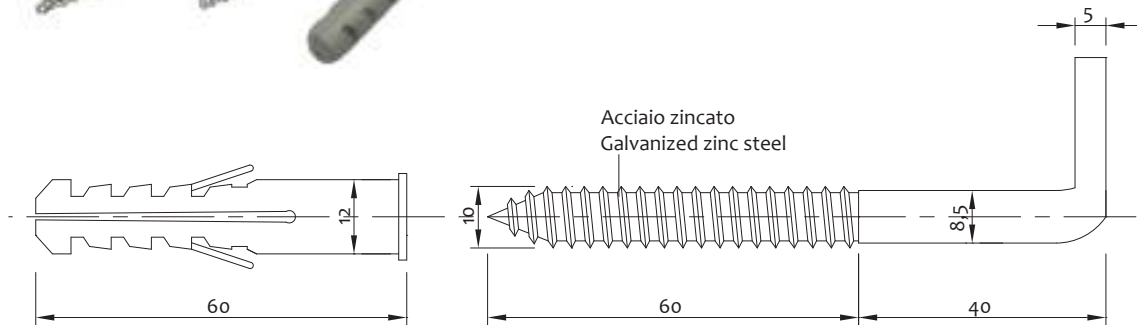

Series of 4 screws in tropicalised steel for WC/bidet

Art.	Misure/Size		€
1132000000	M6 x 80mm	20-120	1,400

Serie 2 viti acciaio zincato fissaggio cassetta - scaldabagno

Series of 2 screws in galvanized steel for flushing cistern - boiler