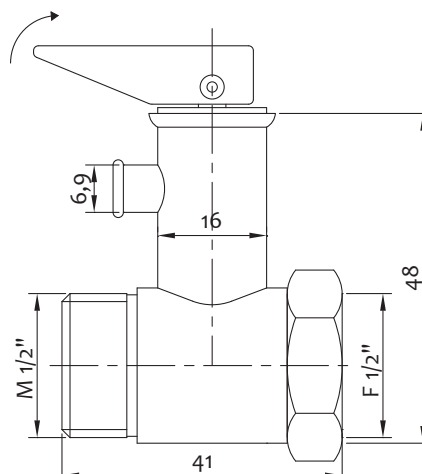

Art.	Ø		€
900200MF12	MF 1/2"	10-100	4,380

Valvola di sicurezza per scaldabagno con leva di scarico
Water heater safety valve with discharge handle

Art.	Ø		€
90020LMF12	MF 1/2"	10-100	4,750