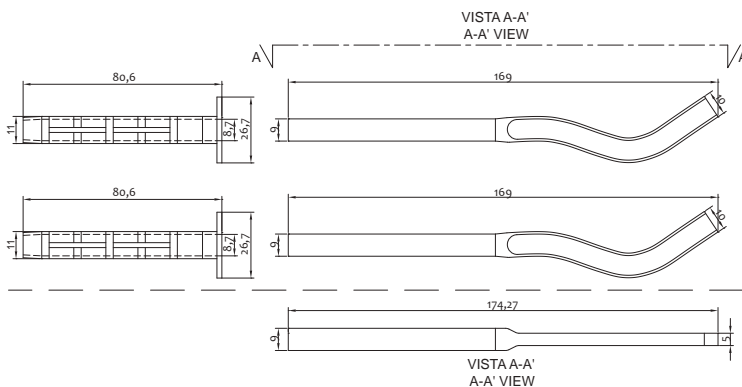

Fissaggi per radiatori in alluminio

Aluminium fixings for radiators

Art.		€
9004FIX001	100	2,030