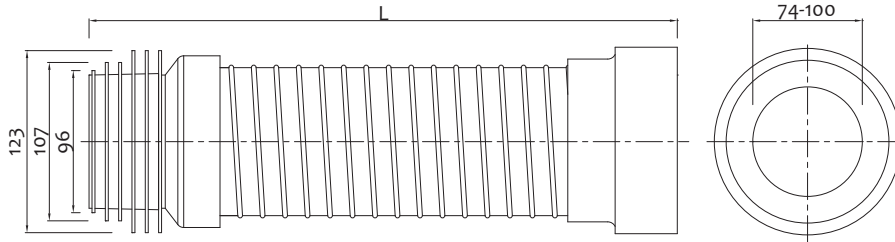

Connessione flessibile per WC in PVC spirato

WC flexible connection with PVC spire

Art.	L		€
102600001	400 mm	15	8,900
102600002	540 mm	15	9,680