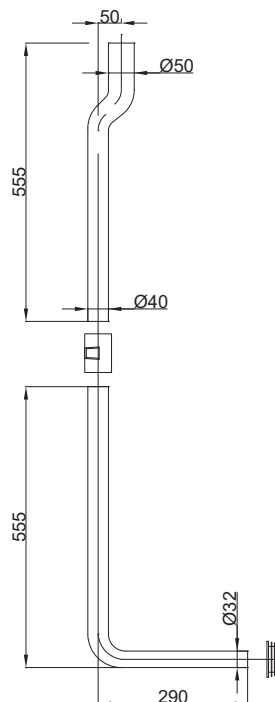

Kit tubo cacciata con giunzione e morsetto - 2 pz - totale 1,10mt

Kit of pipes for external cistern, length 1,10mt, with junction and joint

Art.	L	Ø entrata - inlet	Ø uscita - outlet		€
CACCIATA01	1100mm	50mm	32mm	15	20,630
CACCIATA02	1100mm	50mm	40mm	15	20,630