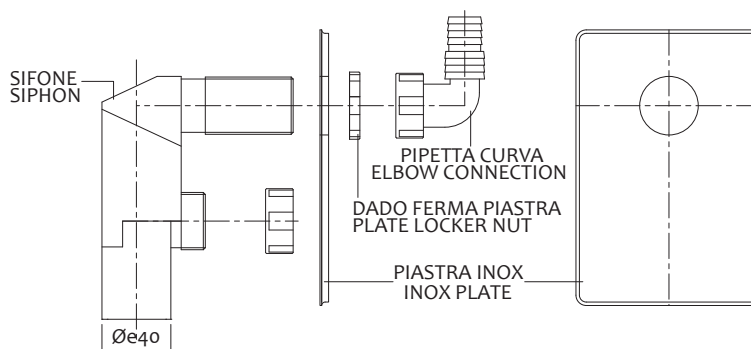

Elbow connection for water condensation

Art.	Ø		€
1265COND00	1"	50	1,500

Portagomma dritto Ø16-18-20

Straight rubber holder Ø16-18-20

Art.	Ø		€
1074PGM000	1"	50	1,000

Sifone incasso in PP Ø40 per lavatrice piastra INOX con pipetta cromata