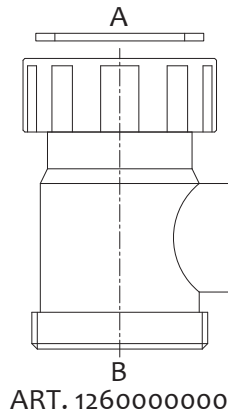

Raccordo lavatrice/lavastoviglie in PP con riduzioni
WM/DW fitting for siphon in PP with reductions

Art.	A	B	A'	B'		€
1260000014	1"1/2	1"1/2	1"1/4	1"1/4	150	2,970

Pipetta curva per scarico lavatrice / lavastoviglie in PP
PP elbow connection for WM/DW discharge

Art.	A	B	Colore / colour		€
1265000000	1"	17mm / 22mm	Bianco / White	400	0,800
1266000000	1"	17mm / 22mm	Cromato / Chromed	400	1,380

Pipetta curva per scarico lavatrice/lavastoviglie - battuta guarnizione piana
PP elbow connection for WM/DW discharge - flat gasket

Art.	A	B		€
1265RUS000	1"	17mm / 22mm	400	1,250