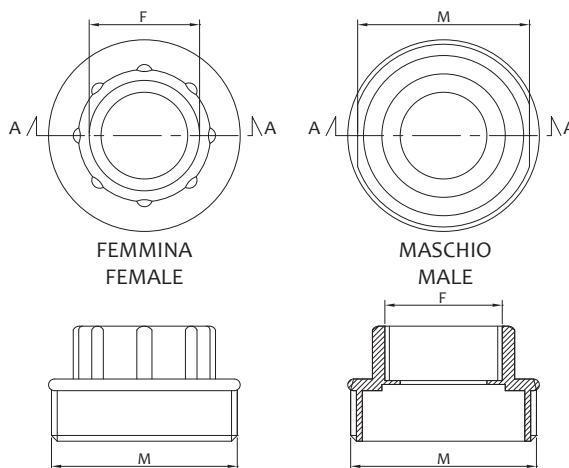

Riduzione in PP - M1" x F1"1/4

PP reduction - M1" x F1"1/4

Art.	M	F		€
1255000000	1"	1"1/4	100-1000	0,375

Riduzione in PP - M1"1/4 x F1"1/2

PP reduction - M1"1/4 x F1"1/2

Art.	M	F		€
1256000000	1"1/4	1"1/2	100-1000	0,375

Riduzione in PP - M 1"1/2 x F 1"1/4

PP reduction - M 1"1/2 x F 1"1/4

Art.	M	F		€
1257000000	1"1/2	1"1/4	100-1000	0,375

Riduzione in PP - M1"1/2 x F7/8"

PP reduction - M1"1/2 x F7/8"

Art.	M	F		€
1258000000	1"½	¾"	100-1000	0,375