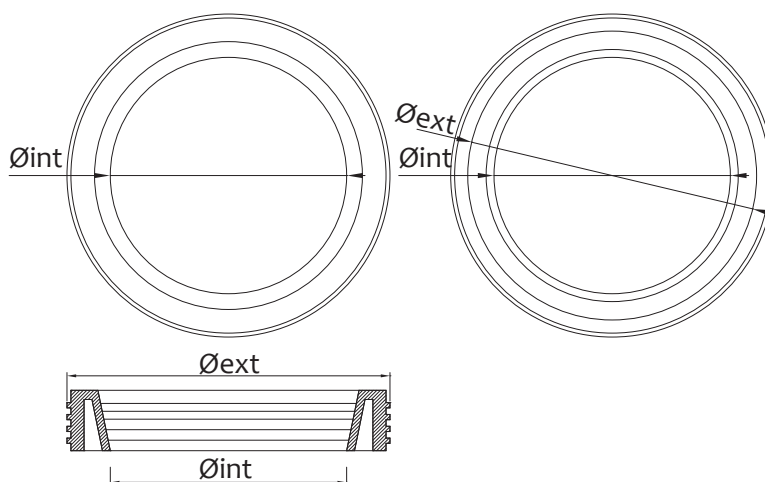

Morsetto sottovaso gomma nera

Black rubber joint under WC

Art.	Øext	Øint		€
5000000009	110mm	90mm	180	1,900
5000000125	125mm	90mm	180	3,380