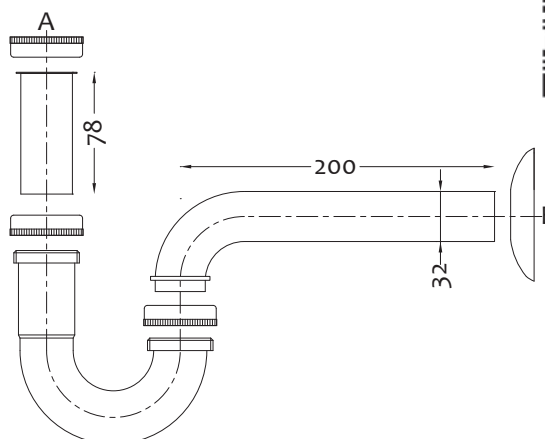

Sifone a "P" in ABS cromato da 1"1/4 per lavabo
Chrome plated ABS "P" trap 1"1/4 for washbasin

Art.	A	B		€
1500PO0PLA	1"1/4	32 mm	50	12,380