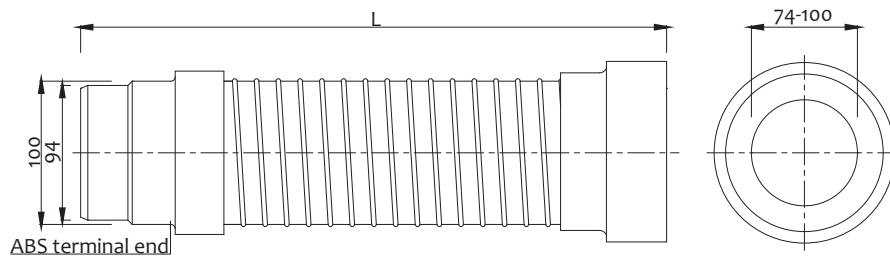

Connessione flessibile per WC in PVC spirato con terminale in ABS

WC flexible connection with PVC spire with ABS terminal

Art.	L		€
1026ABS001	400 mm	15	8,900
1026ABS002	540 mm	15	9,680