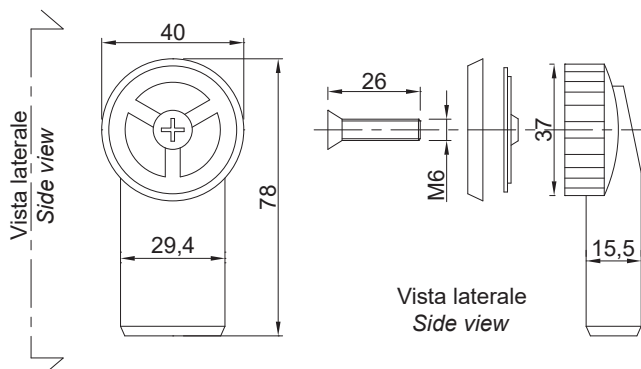

Kit per trasformazione troppo pieno piletta quadro in TONDO

Overflow kit to change from square to ROUND shape

Art.		€
1254KITOND	1	1,630