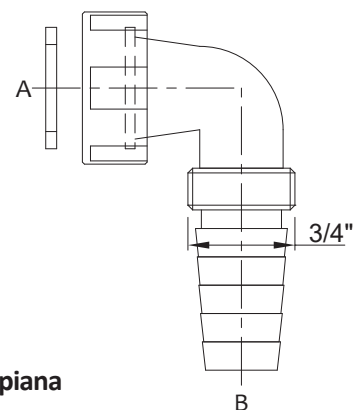

Pipetta curva per scarico lavatrice / lavastoviglie in PP
PP elbow connection for WM/DW discharge

Art.	A	B	Colore / colour		€
1265000000	1"	17mm / 22mm	Bianco / White	400	0,800
1266000000	1"	17mm / 22mm	Cromato / Chromed	400	1,380