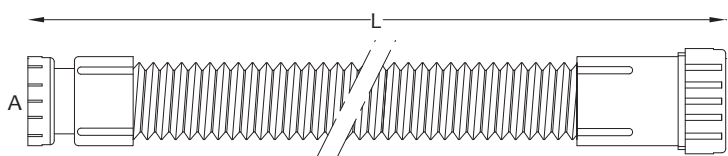

SUPERGOFLEX spiralato acciaio con ghiera in plastica

SUPERGOFLEX reinforced steel spiral with plastic nut

Art.	A	B	L		€
1000SMGP02	1"	26 mm	340mm - 680mm ± 10%	50	9,500
1000SMGP04	1"	32 mm	310mm - 660mm ± 10%	50	7,980
1000SMGP10	1 1/4"	32 mm	385mm - 680mm ± 10%	50	7,980
1000SMGP12	1 1/4"	40 mm	305mm - 640mm ± 10%	50	7,980
1000SMGP16	1 1/2"	32 mm	320mm - 680mm ± 10%	50	8,000
1000SMGP18	1 1/2"	40 mm	315mm - 660mm ± 10%	50	8,000
1000SMGP19	1 1/2"	50 mm	335mm - 710mm ± 10%	50	8,000

SUPERGOFLEX cromato spiralato acciaio con ghiera in plastica
Chromed SUPERGOFLEX reinforced steel spiral with plastic nut

Art.	A	B	L		€
1000SUPER02	1"	26 mm	340mm - 680mm ± 10%	50	14,050
1000SUPER04	1"	32 mm	310mm - 660mm ± 10%	50	11,170
1000SUPER10	1 1/4"	32 mm	385mm - 680mm ± 10%	50	11,170
1000SUPER12	1 1/4"	40 mm	305mm - 640mm ± 10%	50	11,170
1000SUPER16	1 1/2"	32 mm	320mm - 680mm ± 10%	50	11,170
1000SUPER18	1 1/2"	40 mm	315mm - 660mm ± 10%	50	11,170
1000SUPER19	1 1/2"	50 mm	335mm - 710mm ± 10%	50	11,170