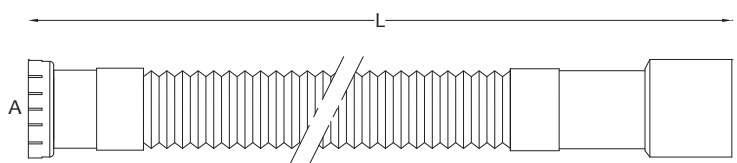

GoFlex TOP QUALITY con ghiera in metallo

GoFlex TOP QUALITY with metal nut

Art.	A	B	L		€
1000CR0001	1"	32/26 mm	310mm - 710mm ± 10%	100	2,000
1000CR0002	1"	32 mm	310mm - 710mm ± 10%	100	1,880
1000TOPPCR3	1"1/4	32 mm	285mm - 680mm ± 10%	100	1,800
1000TOPPCR4	1"1/4	32/40 mm	320mm - 700mm ± 10%	100	1,800
1000TOPPCR5	1"1/2	40 mm	300mm - 690mm ± 10%	100	1,850
1000TOPPCR6	1"1/2	40/50 mm	340mm - 740mm ± 10%	100	1,980
1000TOPPCR7	1"1/2	32/40 mm	330mm - 690mm ± 10%	100	1,850