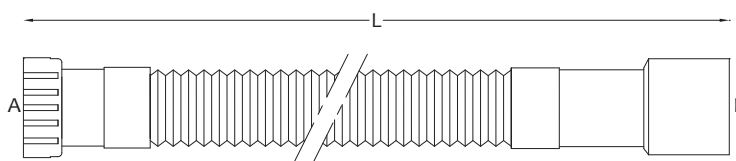

GoFlex TOP QUALITY cromato con rosone

GoFlex TOP QUALITY with metal nut

Art.	A	B	L		€
1004CHROM1	1"	32/26 mm	310mm - 710mm ± 10%	100	5,500
1004CHROM2	1"	32 mm	310mm - 710mm ± 10%	100	5,300
1004KRTP3	1 1/4"	32 mm	300mm - 690mm ± 10%	100	5,000
1004KRTP4	1 1/4"	32/40 mm	320mm - 700mm ± 10%	100	5,000
1004KRTP5	1 1/2"	40 mm	300mm - 690mm ± 10%	100	5,000
1004KRTP6	1 1/2"	40/50 mm	340mm - 740mm ± 10%	80	5,000
1004KRTP7	1 1/2"	32/40 mm	330mm - 690mm ± 10%	100	5,000

Altre misure particolari disponibili su richiesta - other special measures available on request