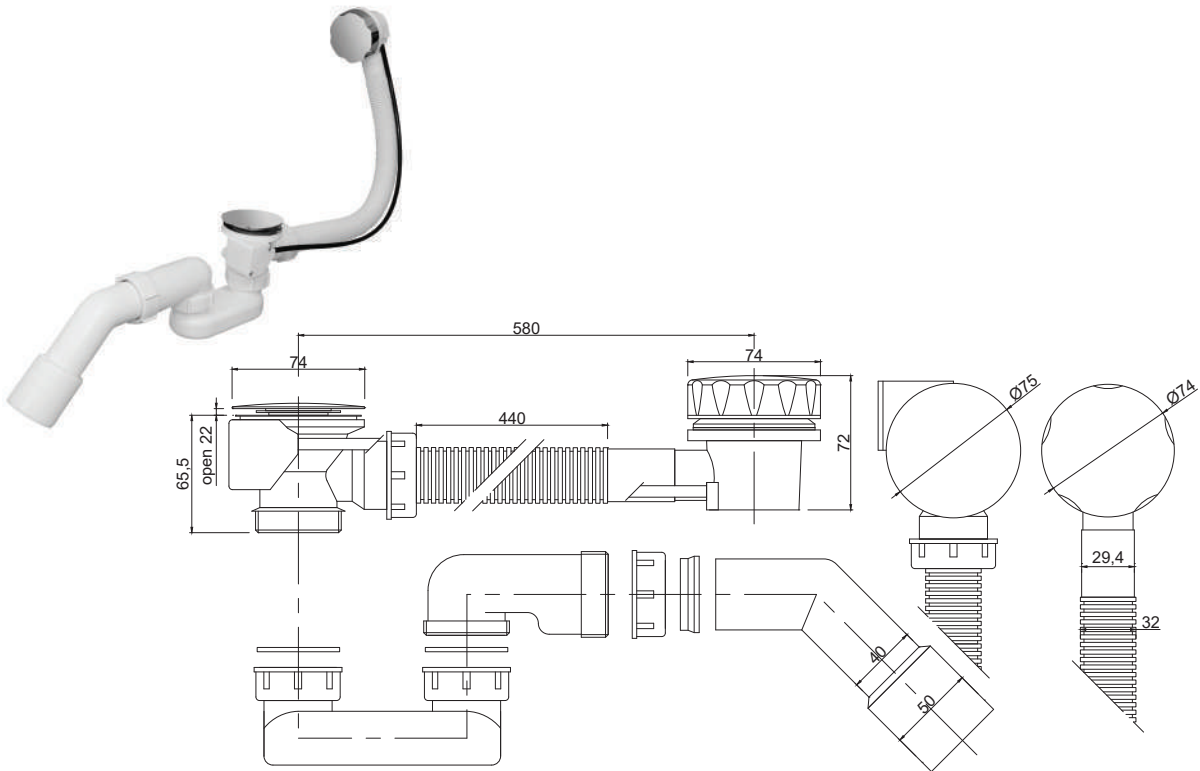

Colonna scarico vasca in PVC automatica

PVC automatic bath tube discharge system

Art.	A	Øtot.		€
7004PVC000	1"1/2	70mm	20	16,380