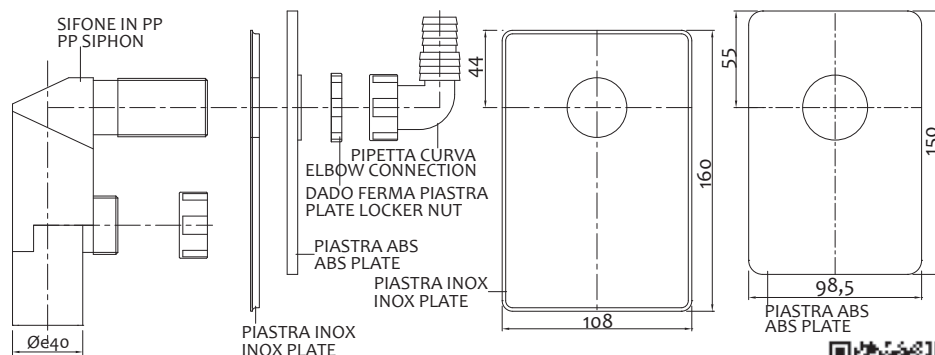

Sifone incasso in PP per lavatrice Ø40 piastra INOX o ABS

WM PP built-in siphon flush Ø40 with stainless steel or ABS plate

Art.	Øe		€
1205INOX00	40 mm	50	5,630
1205ABS000	40 mm	50	4,690