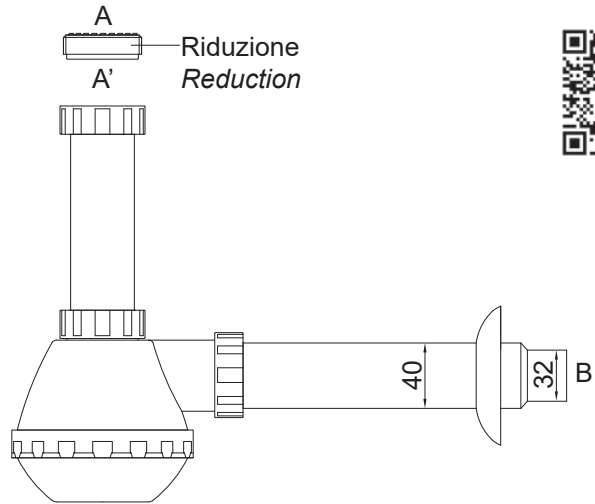

Sifone a fiasco da 1"1/4 per lavabo
Big bottle trap 1"1/4 for washbasin

Art.	A	A'	B		€
1006SFI114	1"1/4	1"1/2	32/40 mm	50	5,000