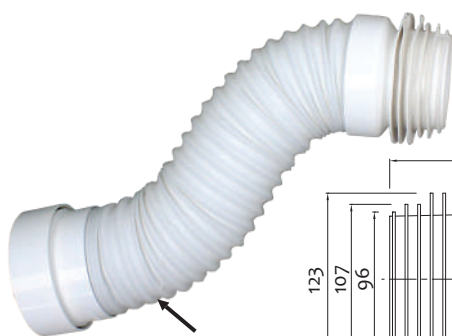

Rinforzo acciaio
Steel reinforcement