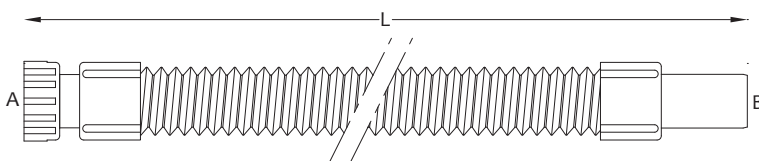

Anello ferma-Goflex per formare sifoni con tubi flessibili

Double stopping ring to form siphon hoses

Art.		€	
1000BAGUE0	bianco/white	100	1,250
1000BAGUEC	cromato/chromed	100	2,000

SUPERGOFLEX spiralato acciaio con ghiera in metallo

SUPERGOFLEX reinforced steel spiral with metal nut

Art.	A	B	L		€
1000SMGC02	1"	26 mm	340mm - 660mm ± 10%	50	9,880
1000SMGC04	1"	32 mm	310mm - 640mm ± 10%	50	8,280
1000SMGC10	1 1/4"	32 mm	285mm - 680mm ± 10%	50	8,280
1000SMGC12	1 1/4"	40 mm	305mm - 640mm ± 10%	50	8,320
1000SMGC16	1 1/2"	32 mm	320mm - 680mm ± 10%	50	8,320
1000SMGC18	1 1/2"	40 mm	315mm - 660mm ± 10%	50	8,320
1000SMGC19	1 1/2"	50 mm	335mm - 710mm ± 10%	50	8,320