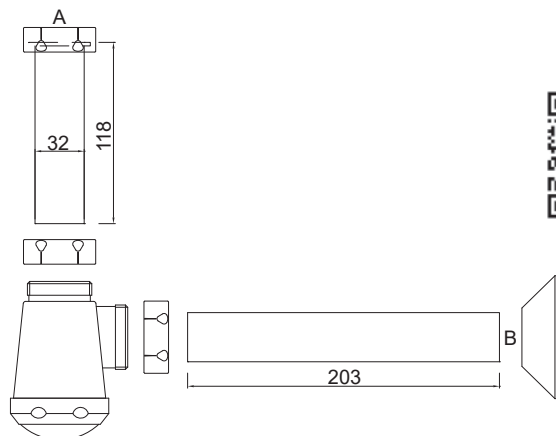

Sifone a bottiglia in ABS cromato da 1"1/4 per lavabo
Chrome plated ABS bottle trap 1"1/4 for washbasin

Art.	A	B		€
1500BO0PLA	1"1/4	32 mm	50	12,750