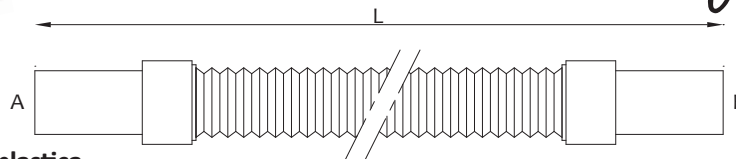

Altre misure particolari disponibili su richiesta - other special measures available on request

GoFlex TOP QUALITY con ghiera in plastica

GoFlex TOP QUALITY with plastic nut

Art.	A	B	L		€
1000PL0001	1"	32/26 mm	310mm - 710mm ± 10%	100	1,880
1000PL0002	1"	32 mm	310mm - 710mm ± 10%	100	1,750
1000TOPPL3	1 1/4"	32 mm	300mm - 690mm ± 10%	100	1,550
1000TOPPL4	1 1/4"	32/40 mm	320mm - 700mm ± 10%	100	1,550
1000TOPPL5	1 1/2"	40 mm	300mm - 690mm ± 10%	100	1,580
1000TOPPL6	1 1/2"	40/50 mm	340mm - 740mm ± 10%	100	1,700
1000TOPPL7	1 1/2"	32/40 mm	330mm - 690mm ± 10%	100	1,580

Altre misure particolari disponibili su richiesta - other special measures available on request

GoFlex TOP QUALITY cromato con rosone

GoFlex TOP QUALITY with metal nut

Art.	A	B	L		€
1004CHROM1	1"	32/26 mm	310mm - 710mm ± 10%	100	5,500
1004CHROM2	1"	32 mm	310mm - 710mm ± 10%	100	5,300
1004KRTP3	1 1/4"	32 mm	300mm - 690mm ± 10%	100	5,000
1004KRTP4	1 1/4"	32/40 mm	320mm - 700mm ± 10%	100	5,000
1004KRTP5	1 1/2"	40 mm	300mm - 690mm ± 10%	100	5,000
1004KRTP6	1 1/2"	40/50 mm	340mm - 740mm ± 10%	80	5,000
1004KRTP7	1 1/2"	32/40 mm	330mm - 690mm ± 10%	100	5,000

Altre misure particolari disponibili su richiesta - other special measures available on request

GoFlex TOP QUALITY doppio imbuto in plastica

GoFlex TOP QUALITY plastic double socket

Art.	A	B	L		€
1001000001	26 mm	26 mm	310mm - 710mm ± 10%	150	1,530
1001TOP002	32 mm	32 mm	285mm - 680mm ± 10%	100	1,380
1001TOP003	32/40 mm	32/40 mm	365mm - 740mm ± 10%	100	1,380
1001TOP004	40 mm	40 mm	300mm - 690mm ± 10%	100	1,380
1001TOP005	40/50 mm	40/50 mm	365mm - 740mm ± 10%	80	1,630