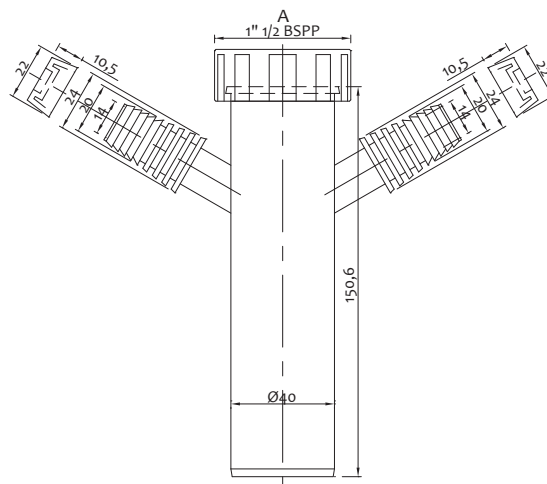

Canotto con cartella con due attacchi lavatrice
Connection pipe with holder with two washing machine inlets

Art.	A		€
1006AT2LAV	1"½	10	2,350