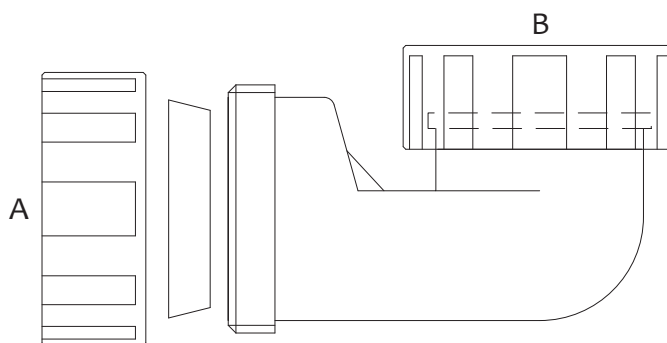

Gomito per sifone maschio-femmina

Elbow for trap male-female

Art.	A	B		€
1006CURVA0	1"½ / 40mm	1"½	400	1,630