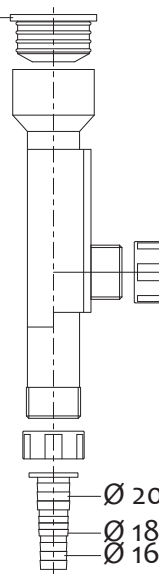

INGRESSO/INLET
Ø 16/18/20

PIASTRA INOX
INOX PLATE