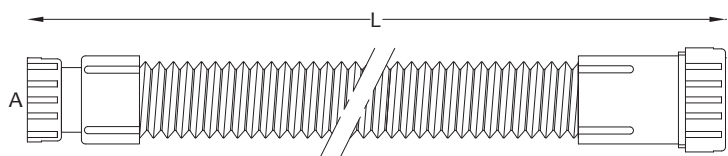

SUPERGOFLEX spiralato acciaio con ghiera in plastica FEMMINA

FEMALE SUPERGOFLEX reinforced steel spiral with plastic nut

Art.	A	F	L		€
1000SMGP20	1 1/4"	F 32/40 mm	300mm - 630mm ± 10%	50	10,300
1000SMGP21	1 1/2"	F 32/40 mm	310mm - 710mm ± 10%	50	10,300