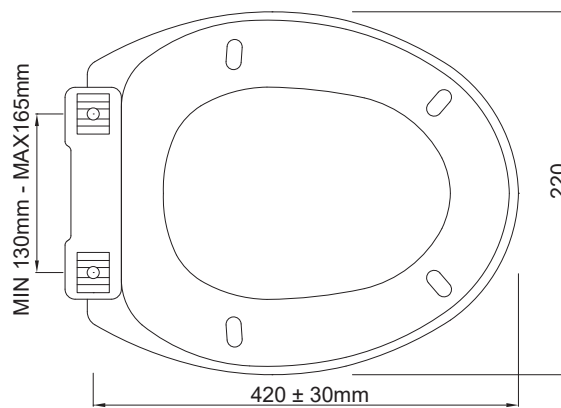

Sedile WC in plastica con chiusura rallentata e sgancio rapido

Plastic toilette seat with soft close and quick release

Art.

€

AR000PLAST

10

20,500