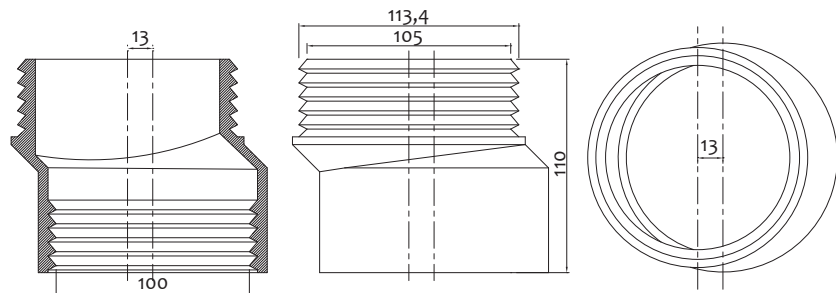

Prolunga WC eccentrica in gomma nera

Eccentric WC connector in black rubber

Art.		€
1091GNECCO	20	8,900