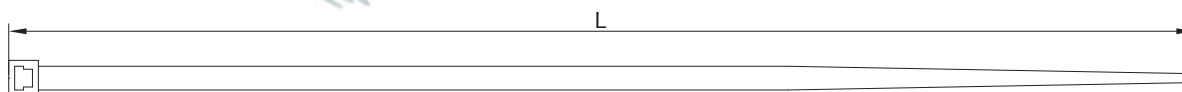

Art.	Misura / size	Colore / colour		€
FASCETTA20	2,5 x 200mm	Bianco neutro / neutral white	100	0,028
FASCETTA30	2,5 x 300mm	Bianco neutro / neutral white	100	0,048
FASCETTA40	4,0 x 400mm	Bianco neutro / neutral white	100	0,078