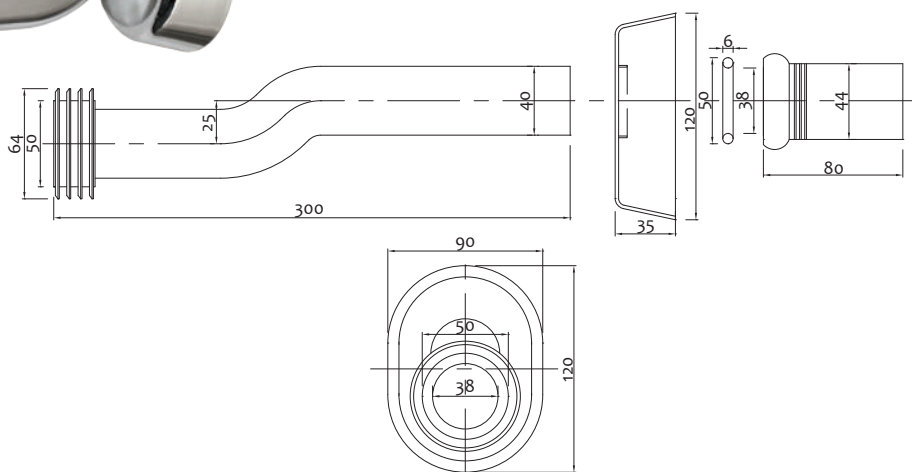

Canotto cromato per cassetta WC da incasso ECCENTRICO

Eccentric chromed WC connection pipe for built-in flushing cistern

Art.		€
6000ECCCRO	50	16,400