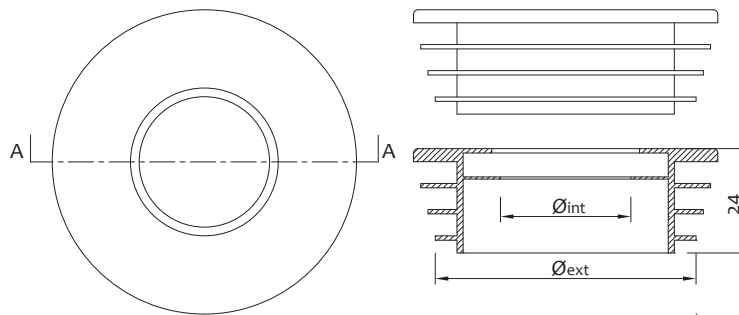

Art.		€
1006GRFR02	70	2,750

Sifone a tubo grigio Ø40 orizzontale
Universal tube syphon in grey Ø40 - horizontal

Art.		€
1006GRFR03	70	2,500

Morsetto gomma bianca per WC

White rubber joint for WC

Art.	Øext	Øint		€
5000000001	50mm	30mm	50-500	0,593
5000000002	60mm	30mm	50-500	0,625
5000000003	60mm	26/44mm	50-500	1,350