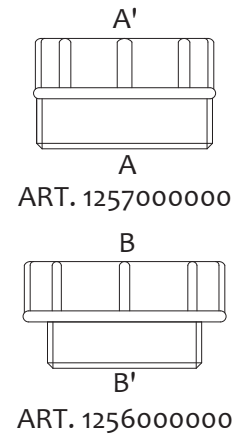

Raccordo lavatrice/lavastoviglie in PP con riduzioni
WM/DW fitting for siphon in PP with reductions

Art.	A	B	A'	B'		€
1260000014	1"1/2	1"1/2	1"1/4	1"1/4	150	2,970

Pipetta curva per scarico lavatrice / lavastoviglie in PP
PP elbow connection for WM/DW discharge

Art.	A	B	Colore / colour		€
1265000000	1"	17mm / 22mm	Bianco / White	400	0,800
1266000000	1"	17mm / 22mm	Cromato / Chromed	400	1,380

Pipetta curva per scarico lavatrice/lavastoviglie - battuta guarnizione piana
PP elbow connection for WM/DW discharge - flat gasket

Art.	A	B		€
1265RUS000	1"	17mm / 22mm	400	1,250