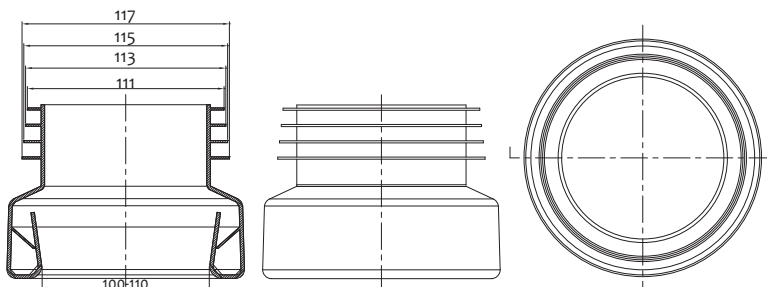

Prolunga WC in PVC eccentrica
PVC excentric WC extension