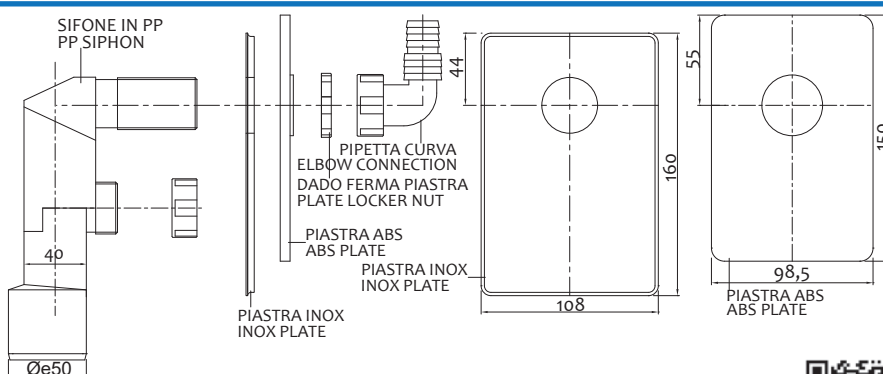

Sifone incasso in PP per lavatrice Ø40/50 piastra INOX o ABS

WM PP built-in siphon flush Ø40/50 with stainless steel or ABS plate

Art.	Øe		€
1205INOX45	50 mm	50	6,560
1205ABS450	50 mm	50	5,625