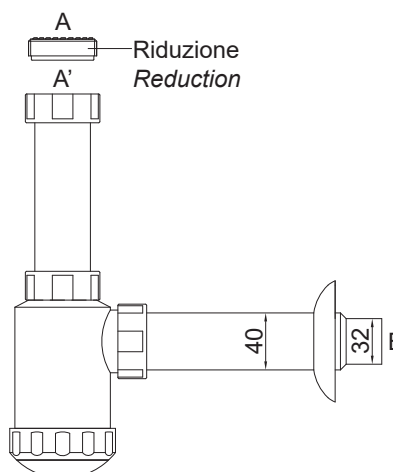

Sifone a bottiglia da 1"1/4 per lavabo

Bottle trap 1"1/4 for washbasin

Art.	A	A'	B		€
1006BOT114	1"¼	1"½	32/40 mm	50	5,150