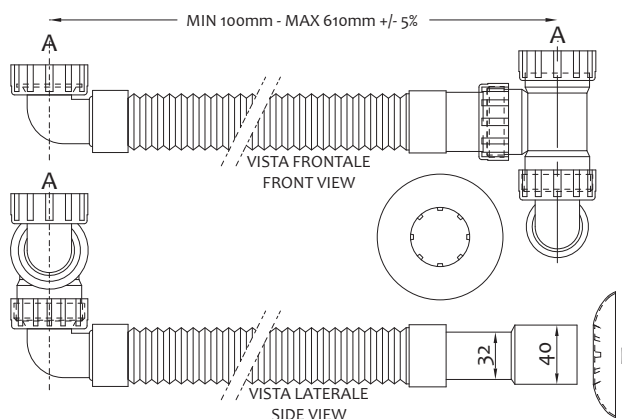

GoFlex TOP QUALITY con ghiera in metallo

GoFlex TOP QUALITY with metal nut

Art.	A	B	L		€
1000CR0001	1"	32/26 mm	310mm - 710mm ± 10%	100	2,000
1000CR0002	1"	32 mm	310mm - 710mm ± 10%	100	1,880
1000TOPPCR3	1"1/4	32 mm	285mm - 680mm ± 10%	100	1,800
1000TOPPCR4	1"1/4	32/40 mm	320mm - 700mm ± 10%	100	1,800
1000TOPPCR5	1"1/2	40 mm	300mm - 690mm ± 10%	100	1,850
1000TOPPCR6	1"1/2	40/50 mm	340mm - 740mm ± 10%	100	1,980
1000TOPPCR7	1"1/2	32/40 mm	330mm - 690mm ± 10%	100	1,850

Altre misure particolari disponibili su richiesta - other special measures available on request

GoFlex TOP QUALITY con ghiera in plastica

GoFlex TOP QUALITY with plastic nut

Art.	A	B	L		€
1000PL0001	1"	32/26 mm	310mm - 710mm ± 10%	100	1,880
1000PL0002	1"	32 mm	310mm - 710mm ± 10%	100	1,750
1000TOPPL3	1 1/4"	32 mm	300mm - 690mm ± 10%	100	1,550
1000TOPPL4	1 1/4"	32/40 mm	320mm - 700mm ± 10%	100	1,550
1000TOPPL5	1 1/2"	40 mm	300mm - 690mm ± 10%	100	1,580
1000TOPPL6	1 1/2"	40/50 mm	340mm - 740mm ± 10%	100	1,700
1000TOPPL7	1 1/2"	32/40 mm	330mm - 690mm ± 10%	100	1,580

Kit di scarico per lavello doppio con GoFlex TOP QUALITY

Complete set for double sink with GoFlex TOP QUALITY connection

Art.	A	B		€
1006SKIT02	1 1/2	40 mm	25	5,780

Kit di scarico regolabile per lavello doppio con GoFlex TOP QUALITY

Complete adjustable set for double sink with GoFlex TOP QUALITY

Art.	A	B		€
1006SKIT04	1"½	32/40 mm	36	6,230

Kit di scarico a L per lavello doppio con GoFlex TOP QUALITY salvaspazio

Complete L shape set for double sink with GoFlex TOP QUALITY spacesaving connection