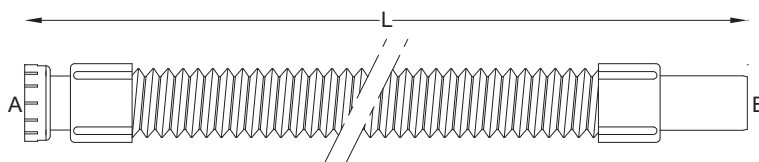

SUPERGOFLEX spiralato acciaio con ghiera in metallo

SUPERGOFLEX reinforced steel spiral with metal nut

Art.	A	B	L		€
1000SMGC02	1"	26 mm	340mm - 660mm ± 10%	50	9,880
1000SMGC04	1"	32 mm	310mm - 640mm ± 10%	50	8,280
1000SMGC10	1 1/4"	32 mm	285mm - 680mm ± 10%	50	8,280
1000SMGC12	1 1/4"	40 mm	305mm - 640mm ± 10%	50	8,320
1000SMGC16	1 1/2"	32 mm	320mm - 680mm ± 10%	50	8,320
1000SMGC18	1 1/2"	40 mm	315mm - 660mm ± 10%	50	8,320
1000SMGC19	1 1/2"	50 mm	335mm - 710mm ± 10%	50	8,320