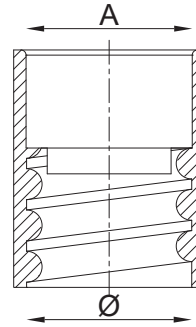

Imbuto in ABS per tubo spiralato con terminale FEMMINA

ABS fitting for spiral hose with female terminal end

Art.	A	Ø		€
1011F00002	32 mm	32 mm	50	1,230
1011F00006	40 mm	40 mm	50	1,230