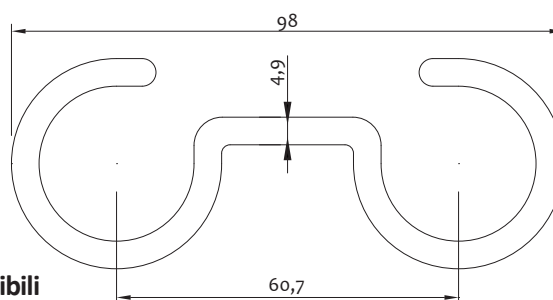

GoFlex TOP QUALITY curva salvaspazio con ghiera in plastica

Spacesaving GoFlex TOP QUALITY elbow with plastic nut

Art.	A	B	L		€
1000PLCURVA4	1" 1/4	32/40 mm	340mm - 710mm ± 10%	100	3,280
1000PLCURVA6	1"½	40/50 mm	340mm - 740mm ± 10%	100	3,400
1000PLCURVA7	1"½	32/40 mm	340mm - 710mm ± 10%	100	3,380

Art.	A	B	L		€
1000TOPCRF3	1" 1/4	32 mm	290mm - 680mm ± 10%	100	7,000
1000TOPCRF5	1" 1/2	32 mm	290mm - 680mm ± 10%	100	7,050

Disponibili anche con ghiera plastica - *Also available with plastic nut*

GoFlex TOP QUALITY doppio imbuto in PP maschio - femmina

PP GoFlex TOP QUALITY double socket male - female

Art.	M	F	L		€
1001TOPMF2	32 mm	32/40 mm	300mm - 730mm ± 10%	100	3,430
1001TOPMF4	40 mm	32/40 mm	300mm - 730mm ± 10%	100	3,130
1001TOPMF6	40/50 mm	32/40 mm	300mm - 730mm ± 10%	100	3,430