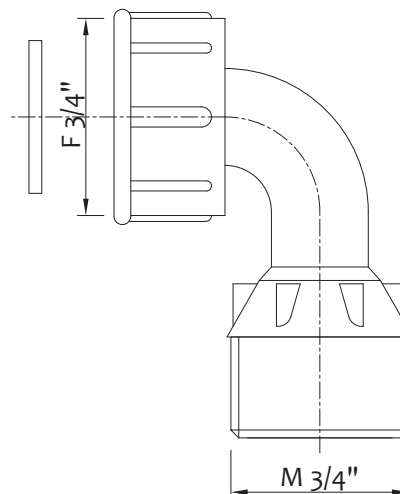

Raccordo curvo per carico lavatrice
Elbow joint for WM inlet pipe