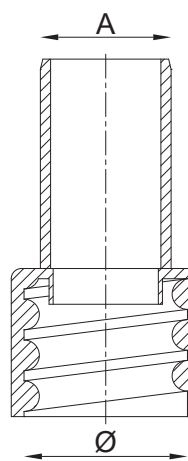

Raccordo ABS per tubo spiralato con ghiera in metallo

ABS fitting with metal nut for spiral hose

Art.	A	B		€
1010CR0001	1"	32 mm	50	2,030
1010CR0002	1 1/4"	32 mm	50	2,030
1010CR0004	1"	40 mm	50	2,030
1010CR0005	1 1/4"	40 mm	50	2,030
1010CR0006	1 1/2"	40 mm	50	2,030

Raccordo ABS per tubo spiralato con ghiera in plastica

ABS fitting with plastic nut for spiral hose

Art.	A	B		€
1010PL0001	1"	32 mm	50	1,210
1010PL0002	1 1/4"	32 mm	50	1,210
1010PL0004	1"	40 mm	50	1,210
1010PL0005	1 1/4"	40 mm	50	1,210
1010PL0006	1 1/2"	40 mm	50	1,210