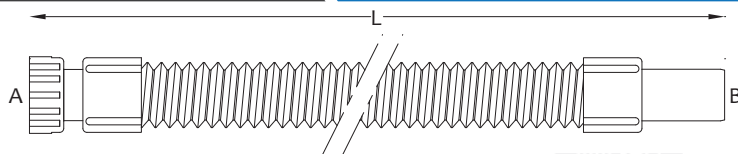

SUPERGOFLEX reinforced steel spiral with metal nut

Art.	A	B	L		€
1000SMGC02	1"	26 mm	340mm - 660mm ± 10%	50	9,880
1000SMGC04	1"	32 mm	310mm - 640mm ± 10%	50	8,280
1000SMGC10	1 1/4"	32 mm	285mm - 680mm ± 10%	50	8,280
1000SMGC12	1 1/4"	40 mm	305mm - 640mm ± 10%	50	8,320
1000SMGC16	1 1/2"	32 mm	320mm - 680mm ± 10%	50	8,320
1000SMGC18	1 1/2"	40 mm	315mm - 660mm ± 10%	50	8,320
1000SMGC19	1 1/2"	50 mm	335mm - 710mm ± 10%	50	8,320

SUPERGOFLEX spiralato acciaio con ghiera in plastica

SUPERGOFLEX reinforced steel spiral with plastic nut

Art.	A	B	L		€
1000SMGP02	1"	26 mm	340mm - 680mm ± 10%	50	9,500
1000SMGP04	1"	32 mm	310mm - 660mm ± 10%	50	7,980
1000SMGP10	1 1/4"	32 mm	385mm - 680mm ± 10%	50	7,980
1000SMGP12	1 1/4"	40 mm	305mm - 640mm ± 10%	50	7,980
1000SMGP16	1 1/2"	32 mm	320mm - 680mm ± 10%	50	8,000
1000SMGP18	1 1/2"	40 mm	315mm - 660mm ± 10%	50	8,000
1000SMGP19	1 1/2"	50 mm	335mm - 710mm ± 10%	50	8,000