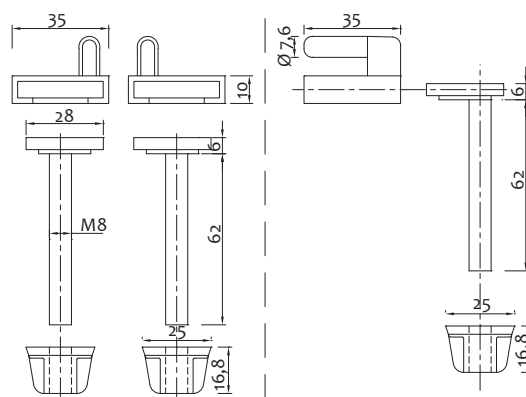

Plastic toilette seat with soft close and quick release

Art.

€

AR000PLAST

10

20,500

Coppia supporti in plastica per sedile WC

Couple of PVC hinges for WC seat