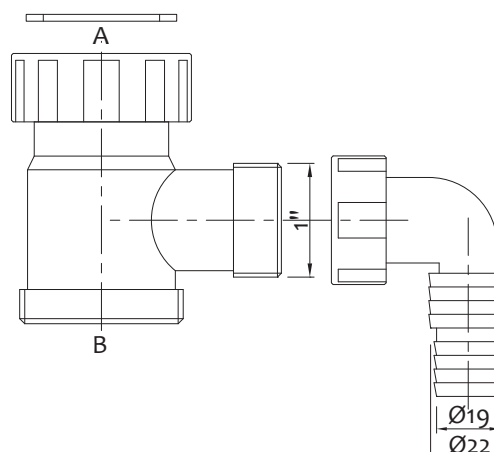

Art.	misura / size		€
1078000000	MF 3/4"	50 - 200	1,470

Raccordo lavatrice/lavastoviglie in PP
Polypropylene WM/DW fitting for siphon