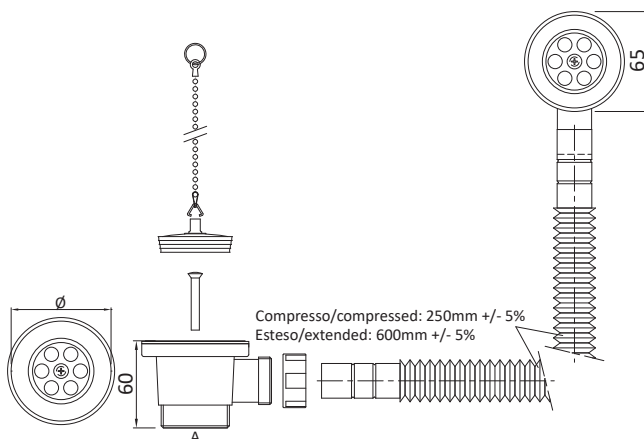

Colonna scarico vasca in PP con tappo e catenella
Bathtub waste in PP with plug and chain

Art.	A	Ø		€
7003PVC000	1"1/2	70mm	80	7,800