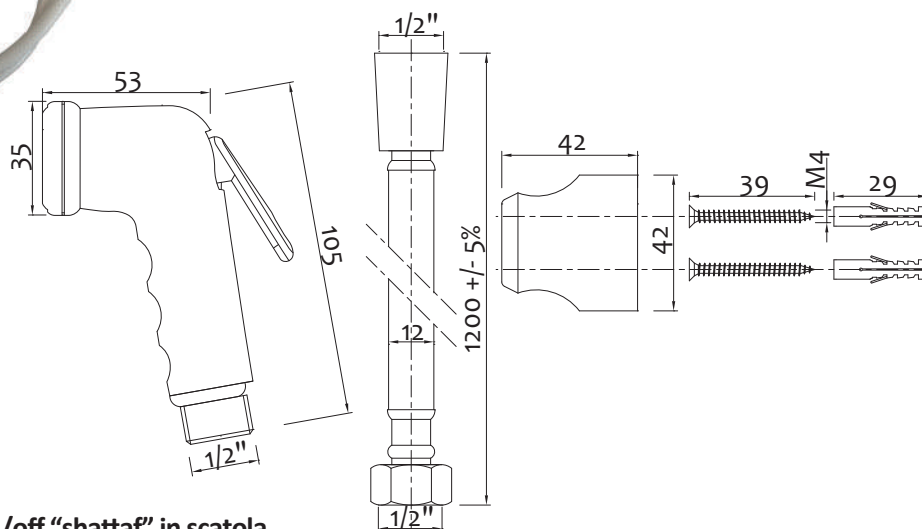

Kit doccia a pulsante on/off "shattaf" in scatola

On/off shattaf shower kit in single box

Art.

€

1401ONOFF0

48

11,080