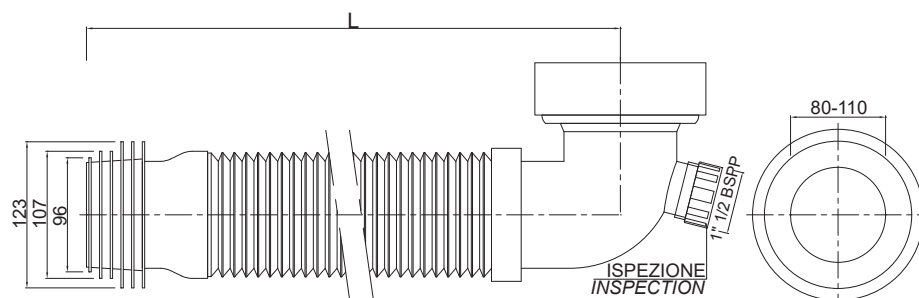

WC extensible connection "Go-Extra" reinforced with steel spiral with elbow - without inspection

Art.	L nominale estesa / extended nominal lenght		€
1028ELBOW1.NI	540 mm	12	17,830

Connessione flessibile per WC in PVC spiralo con curva

WC flexible connection with PVC spire with elbow

Art.	L		€
1026ELBOW1	400 mm	10	13,600
1026ELBOW2	540 mm	12	14,380

Connessione estensibile per WC "Go-Magic-Lux" con curva

WC extensible connection "Go-Magic-Lux" with elbow