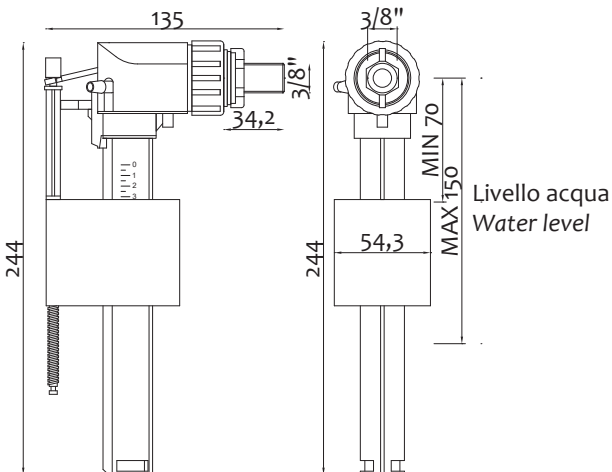

Galleggiante a contropressione per cassetta WC

Compact float adjustable for WC box

Art.	Misure/size		€
7002NEW038	3/8"	10	10,500