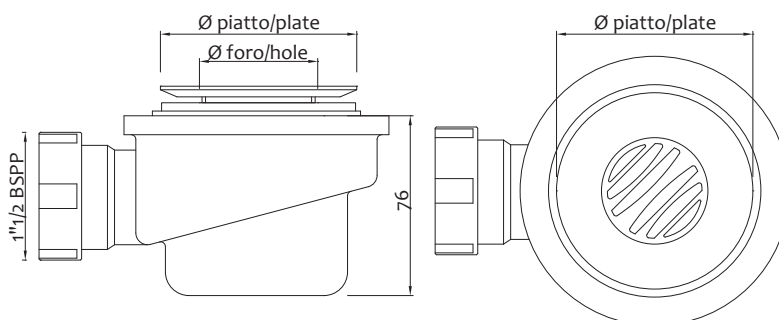

Piletta sifonata per piatto doccia con piattello binaco grigliato

Drain valve for shower plate with white disk

Art.	Øforo/hole	Øpiatto/plate		€
7005PGR080	50mm	80mm	50	5,930