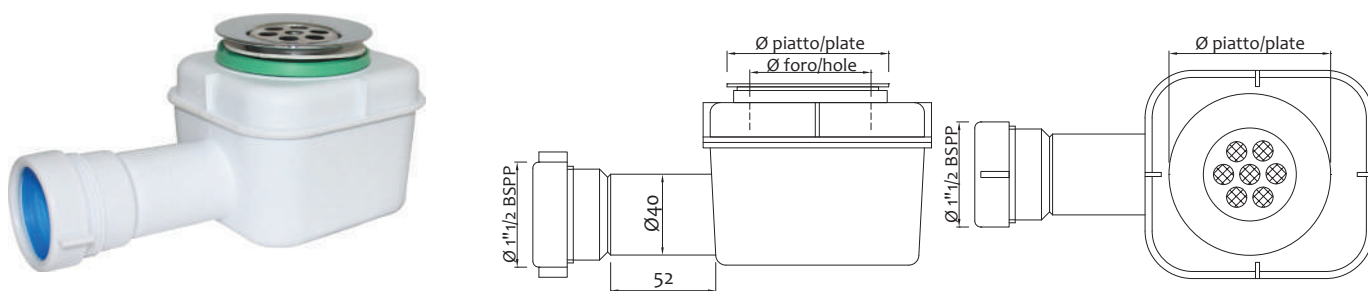

Art.	Øforo/hole	Øpiatto/plate		€
7005PGR080	50mm	80mm	50	5,930

Piletta piatto doccia con sifone griglia forata

Drain valve for shower plate with chrome plated flush grid

Art.	Ø		€
7005PCS000	80mm	50	6,100