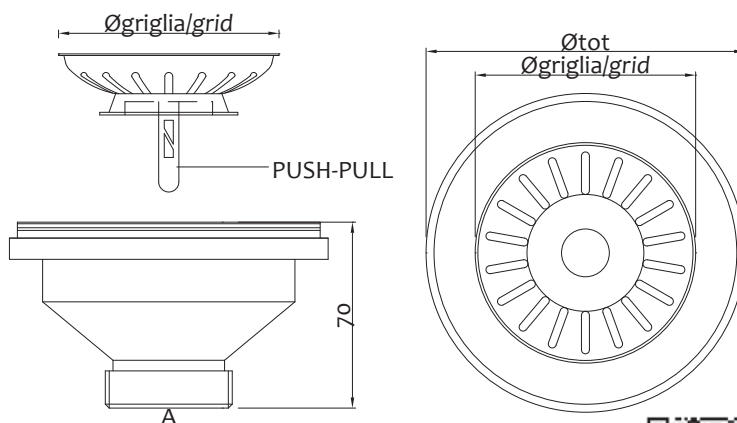

Piletta livello gattinara tipo basket MODELLO PUSH-PULL

PUSH-PULL MODEL drain valve sink, basket type

Art.	A	Øtot.	Øgriglia/grid		€
1254000ECO	1"1/2	115mm	90mm	100	8,750