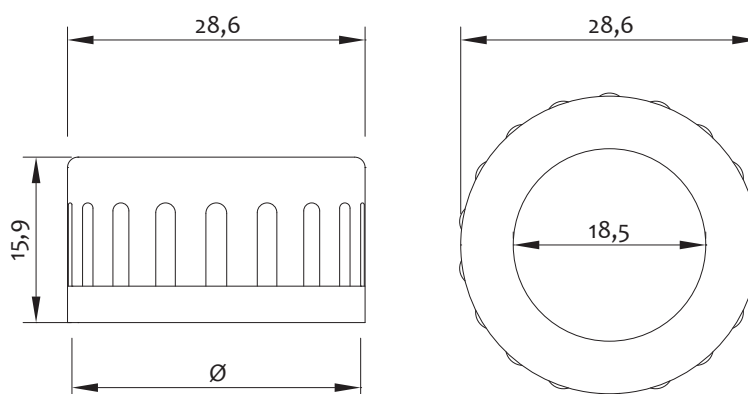

Ghiera in metallo 3/4" per tubo carico
3/4" metal nut for w.m. inlet pipe

Art.	Ø	€
10750TT000	3/4"	0,975