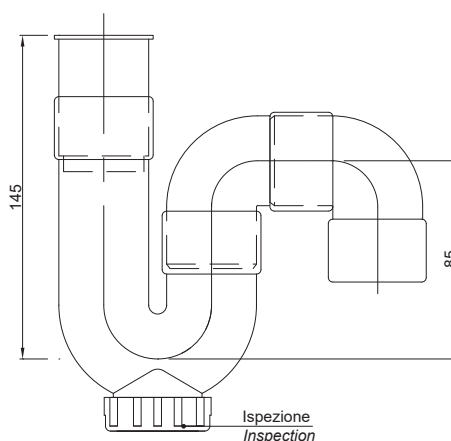

Boxed WM chrome plated ABS external siphon

Art.	Ø		€
1209CR0000	32-26 mm	120	5,000

Sifone per lavatrice orizzontale
Horizontal siphon for washing machine

Art.		€
1006GRFR01	50	2,950

Sifone a tubo grigio Ø40 verticale
Universal tube syphon in grey Ø40 - vertical