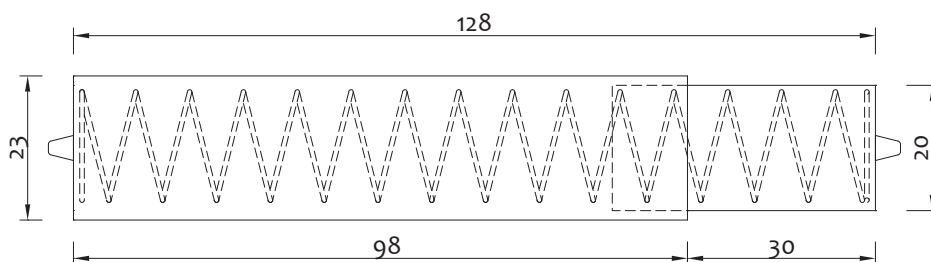

Rullino porta carta igienica

Toilet paper holder

Art.			€
7000PC0000		500	0,625
7000PCC000	cromato/chromed	500	1,630