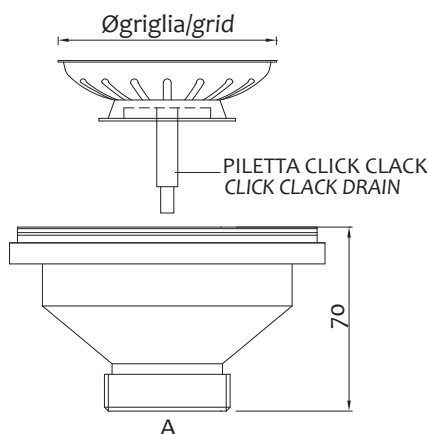

Piletta lavello gattinara tipo basket

Drain valve sink basket type, with patentet Click Clack system

Art.	A	Øtot.	Øgriglia/grid		€
1254000000	1"1/2	115mm	90mm	100	9,200

Piletta lavello gattinara tipo BASKET con troppo pieno

Drain valve for sink, basket type, with overflow - Patentet Click Clack system

Art.	A	Øtot.	Øgriglia/grid		€
1254TP0000	1"1/2	115mm	90mm	65	11,700

Piletta lavello gattinara tipo BASKET con troppo pieno TONDO

Drain valve for sink, basket type, with overflow - ROUND TYPE

Art.	A	Øtot.	Øgriglia/grid		€
1254TPTONDO	1"1/2	115mm	90mm	50	12,800