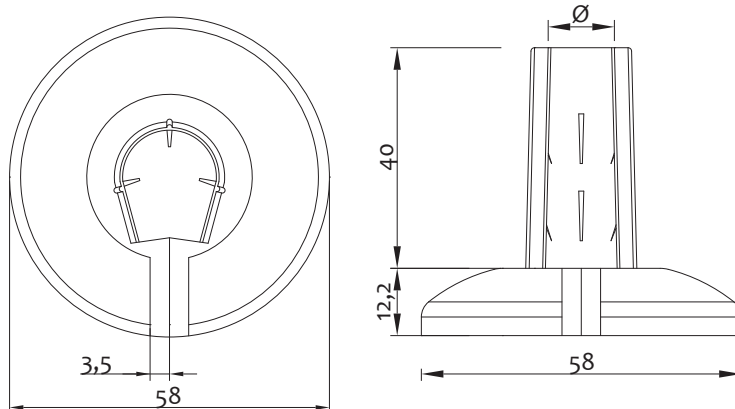

Rosetta copritubo universale
Universal rosette with tubecover

Art.	Ø		€
1151000000	int. da 10 a 16	100 - 900	0,325