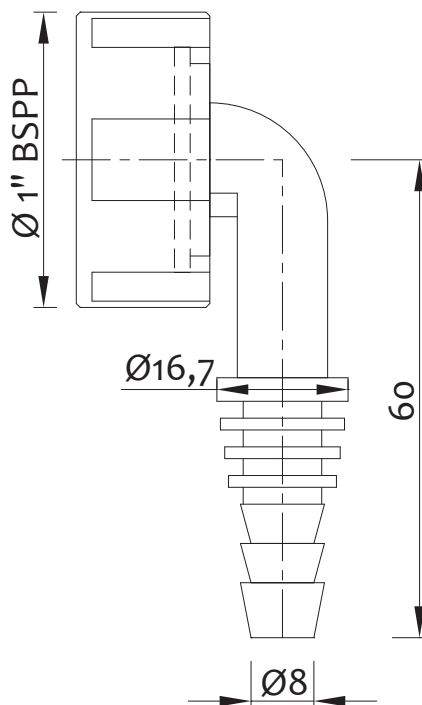

Pipetta per scarico condensa a gomito

Elbow connection for water condensation

Art.	Ø		€
1265COND00	1"	50	1,500