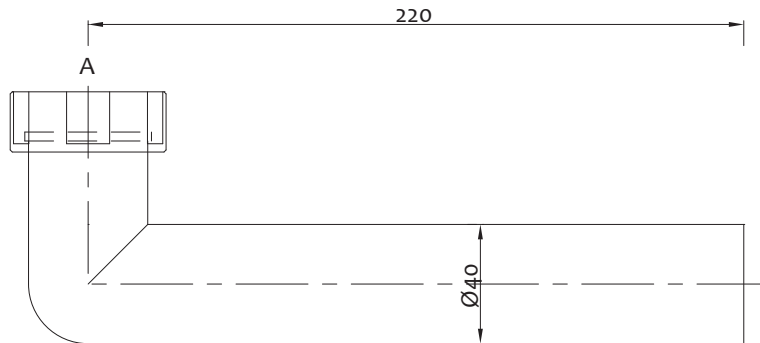

Gomito con cartella per sifoni
Elbow with holder for siphons

Art.	A	F		€
1006GOMIO2	1"½	40 mm	10	1,450