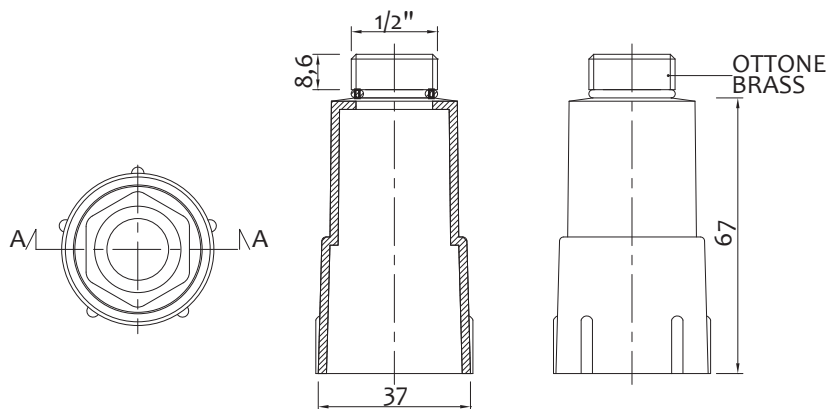

Tappo prova impianti 1/2" con filetto in ottone

Testing plug 1/2" with brass thread

Art.	Colori / Colours		€
1142OTT001	Rosso / Red	100	1,630
1142OTT002	Azzurro / Blue	100	1,630