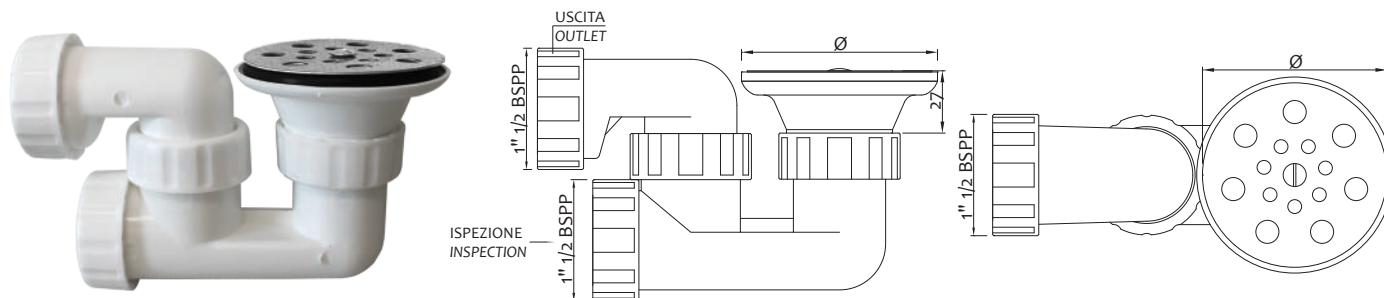

Drain valve for shower plate with chrome plated disk

Art.	Øforo/hole	Øpiatto/plate		€
7005SIF085	60mm	80mm	30	6,880

Piletta sifonata per piatto doccia con piattello binaco grigliato

Drain valve for shower plate with white disk

Art.	Øforo/hole	Øpiatto/plate		€
7005PGR080	50mm	80mm	50	5,930

Piletta piatto doccia con sifone griglia forata

Drain valve for shower plate with chrome plated flush grid

Art.	Ø		€
7005PCS000	80mm	50	6,100