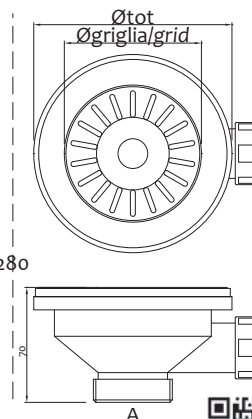

Piletta lavello gattinara tipo basket

Drain valve sink basket type, with patentet Click Clack system

Art.	A	Øtot.	Øgriglia/grid		€
1254000000	1"1/2	115mm	90mm	100	9,200