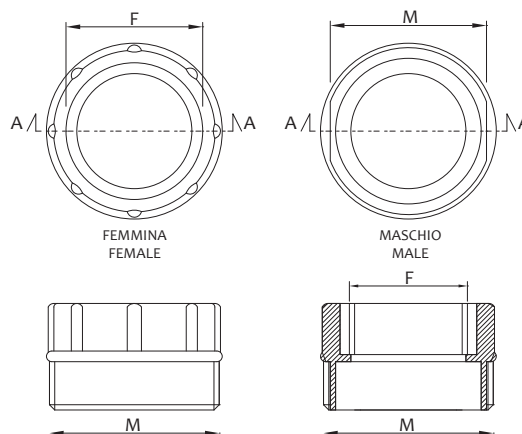

Riduzione in PP - M1" x F1"1/4

PP reduction - M1" x F1"1/4

Art.	M	F		€
1255000000	1"	1"1/4	100-1000	0,375

Riduzione in PP - M1"1/4 x F1"1/2

PP reduction - M1"1/4 x F1"1/2

Art.	M	F		€
1256000000	1"1/4	1"1/2	100-1000	0,375

Riduzione in PP - M 1"1/2 x F 1"1/4

PP reduction - M 1"1/2 x F 1"1/4

Art.	M	F		€
1257000000	1"1/2	1"1/4	100-1000	0,375

Riduzione in PP - M1"1/2 x F7/8"

PP reduction - M1"1/2 x F7/8"

Art.	M	F		€
1258000000	1"½	¾"	100-1000	0,375