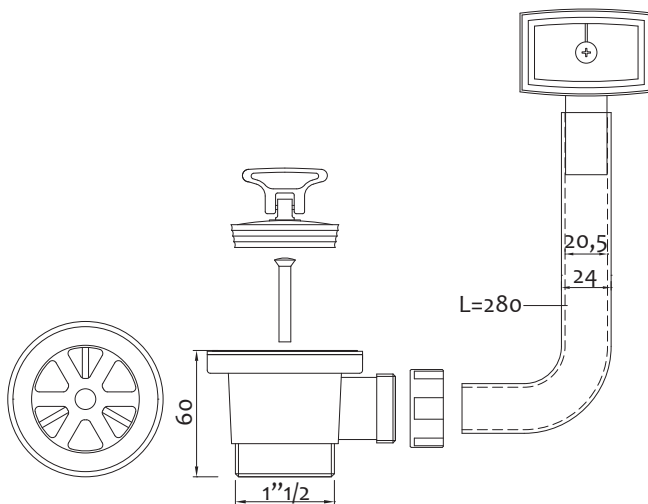

Piletta con troppo pieno rettangolare
Rectangular overflow drain valve

Art.	A	Øtot.		€
1253000000	1"1/2	70mm	125	5,450