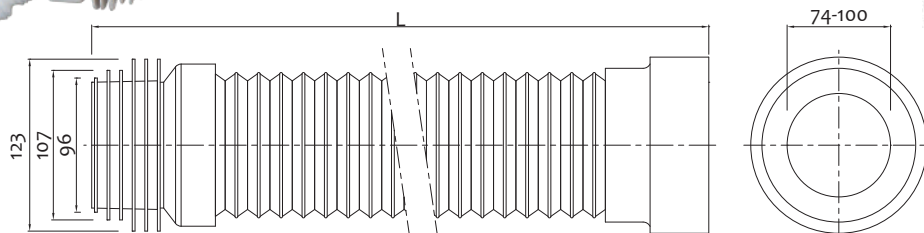

"Go-Extra" connessione estensibile rinforzata in acciaio per WC

WC extensible connection "Go-Extra" reinforced with steel spiral

Art.	L nominale estesa / extended nominal length		€
1028000000	540 mm	15	13,130