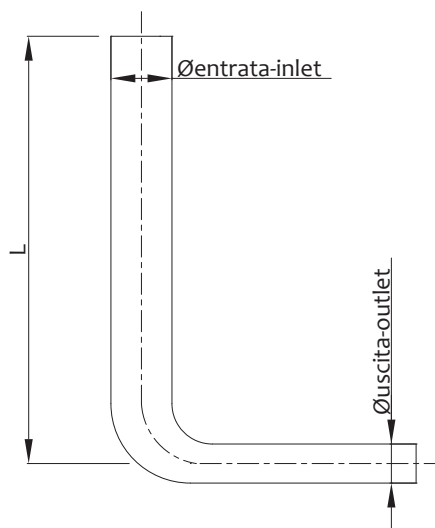

Tubi cacciata

Flushing pipes for external cistern

Art.	L	Ø entrata - inlet	Ø uscita - outlet		€
CACCIATA03	600mm	50mm	32mm	50	6,570
CACCIATA04	1000mm	50mm	32mm	18	7,500
CACCIATA06	350mm	50mm	32mm	200	3,700
CACCIATA07	350mm	50mm	40mm	200	3,700
CACCIATA08	350mm	50mm	44mm	200	3,700