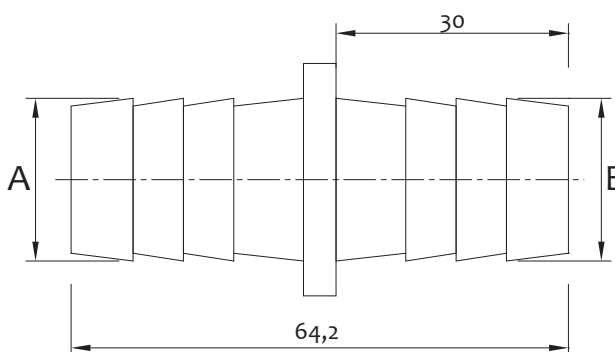

Giunzione per tubi scarico lavatrice

Connection for WM outlet pipe

Art.	A	B	📦	€
1066000001	21mm	21mm	100 - 1200	0,313
1066000002	21mm	24mm	100 - 1200	0,313
1066000003	24mm	24mm	100 - 1200	0,313