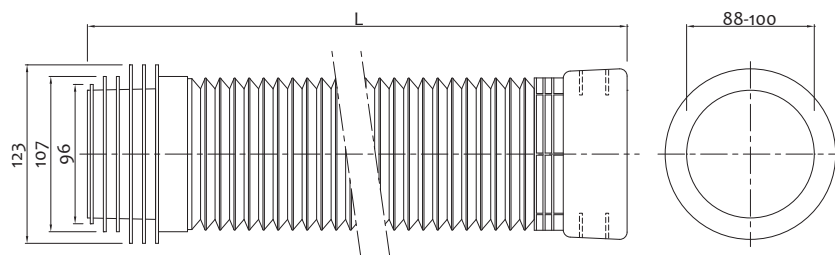

Connessione estensibile per WC "GO-ECO"

WC extensible connection "GO-ECO"

Art.	L nominale estesa / extended nominal length		€
1027000000	530 mm	15	6,730