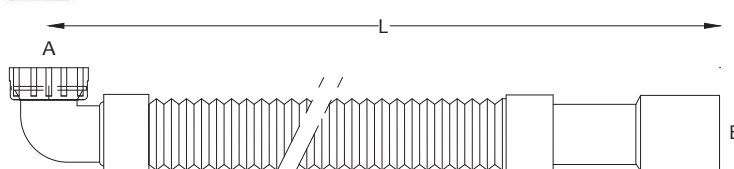

GoFlex TOP QUALITY curva salvaspazio con ghiera in plastica

Spacesaving GoFlex TOP QUALITY elbow with plastic nut

Art.	A	B	L		€
1000PLCURVA4	1" 1/4	32/40 mm	340mm - 710mm ± 10%	100	3,280
1000PLCURVA6	1"½	40/50 mm	340mm - 740mm ± 10%	100	3,400
1000PLCURVA7	1"½	32/40 mm	340mm - 710mm ± 10%	100	3,380

Altre misure particolari disponibili su richiesta - other special measures available on request