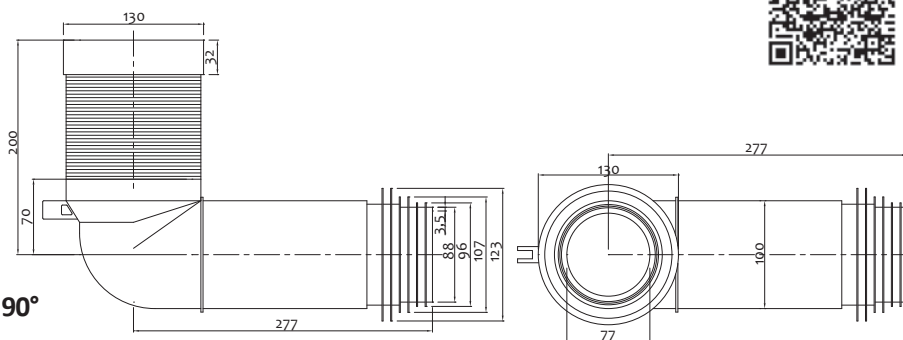

Gomito WC ristrutturazione accorciabile 90°
90° degrees adjustable WC bend connection for rebuilding

Art.	Ø		€
1316RIST02	110 mm	12	17,200