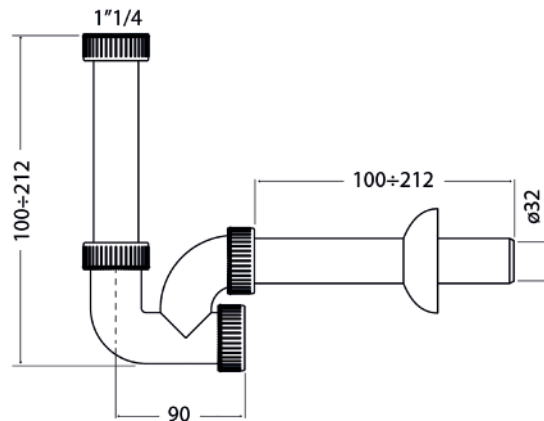

Art.	A	A'	B		€
1006SS0114	1"1/4	1"1/2	40 mm	60	4,200

Sifone 1"1/4 x 32 ispezione posteriore in plastica bianco
White plastic siphon 1"1/4 x 32 with rear inspection