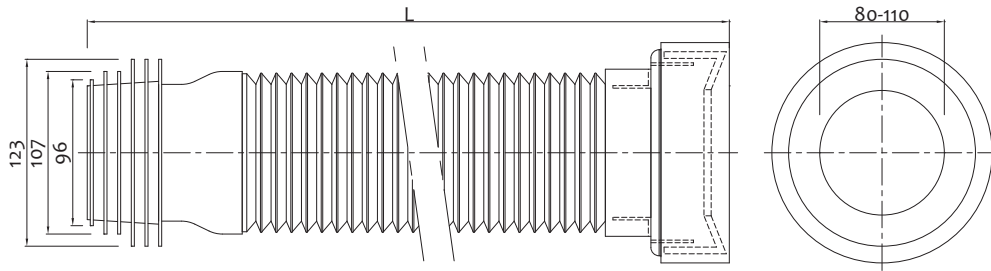

Connessione estensibile per WC "Go-Magic-Lux" con terminale femmina TOP QUALITY

WC extensible connection "Go-Magic-Lux" with female TOP QUALITY terminal end

Art.	L nominale estesa / extended nominal lenght		€
1024LUXTOP	590 mm	15	12,350