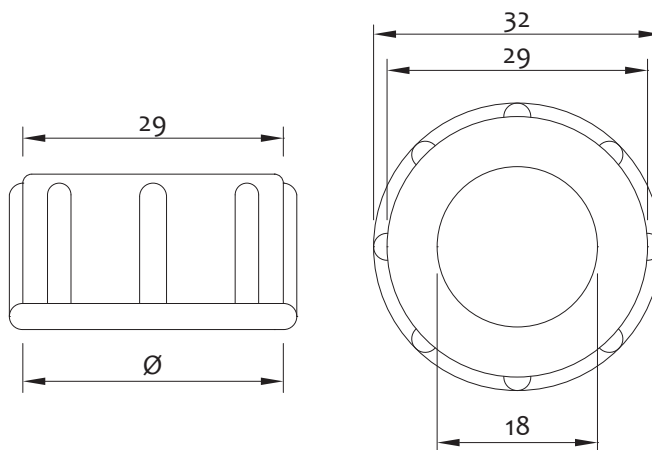

Dado in nylon da 3/4" per tubo carico
3/4" nylon nut for WM inlet pipe

Art.	Ø	€
1075000000	3/4"	0,125