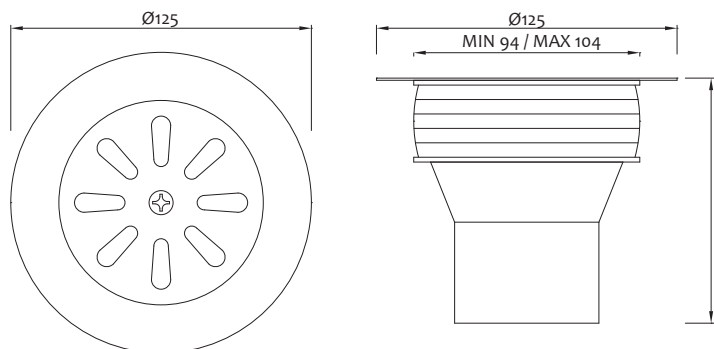

Tappo ad espansione grigliato Ø100mm

Grid expansion plug for floor trap Ø100mm with grid plate

Art.			€
1130INOXGR		50	6,130