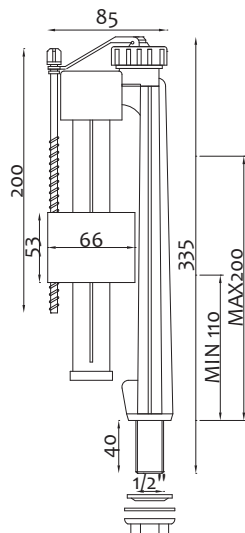

Galleggiante a contropressione per cassetta WC

Compact float adjustable for WC box

Art.	Misure/size		€
7001BA0012	1/2"	60	5,780