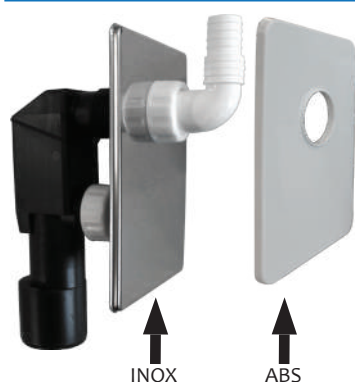

Elbow connection for water condensation

Art.	Ø		€
1265COND00	1"	50	1,500

Portagomma dritto Ø16-18-20

Straight rubber holder Ø16-18-20

Art.	Ø		€
1074PGM000	1"	50	1,000

Sifone incasso in PP Ø40 per lavatrice piastra INOX con pipetta cromata

WM Pp built-in siphon flush Ø40 with stainless steel plate and chrome pipette connection

Art.	Øe		€
1205INOXCR	40 mm	50	6,500

Sifone incasso in PP per lavatrice Ø40 piastra INOX o ABS

WM PP built-in siphon flush Ø40 with stainless steel or ABS plate

Art.	Øe		€
1205INOX00	40 mm	50	5,630
1205ABS000	40 mm	50	4,690

Sifone incasso in PP per lavatrice Ø40/50 piastra INOX o ABS

WM PP built-in siphon flush Ø40/50 with stainless steel or ABS plate

Art.	Øe		€
1205INOX45	50 mm	50	6,560
1205ABS450	50 mm	50	5,625