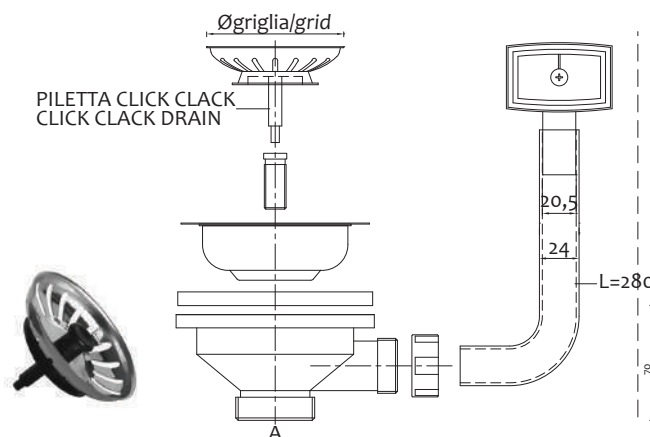

Piletta lavello gattinara tipo basket

Drain valve sink basket type, with patentet Click Clack system

Art.	A	Øtot.	Øgriglia/grid		€
1254000000	1"1/2	115mm	90mm	100	9,200