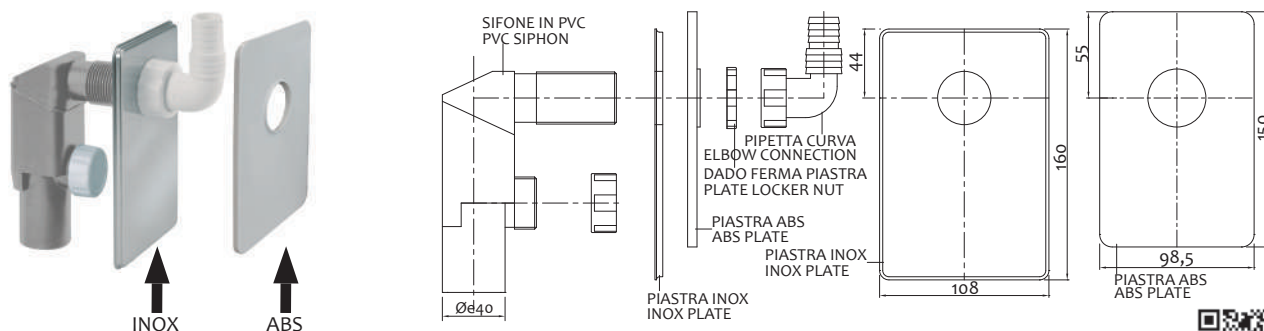

Sifone incasso in PP per lavatrice Ø40/50 piastra INOX o ABS

WM PP built-in siphon flush Ø40/50 with stainless steel or ABS plate

Art.	Øe		€
1206INOX00	40 mm	50	6,980
1206ABS000	40 mm	50	6,100