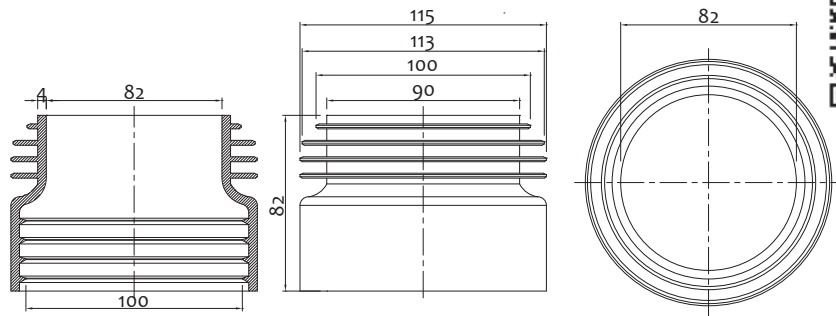

Straight WC connector in black rubber

Art.		€
1091GNDIRO	54	5,500