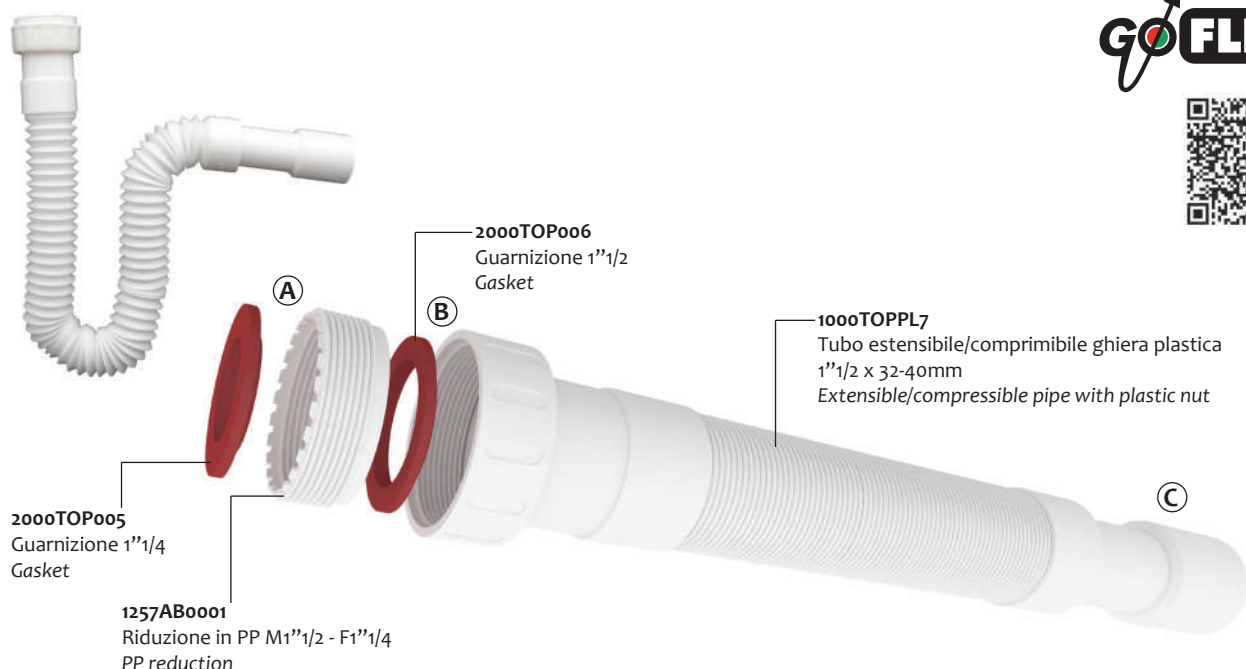

Tubo estensibile / comprimibile UNIVERSALE con ghiera plastica e riduzione in PP

UNIVERSAL extensible / compressible pipe with plastic nut and PP reduction

Art.	A	B	C	L		€
1000TOPPL.UNI	1"1/4	1"1/2	32-40mm	330mm - 690mm ± 10%	100	2,280
1000UNIVER	1" e 1"1/4	1"1/2	32-40mm	330mm - 690mm ± 10%	100	2,800