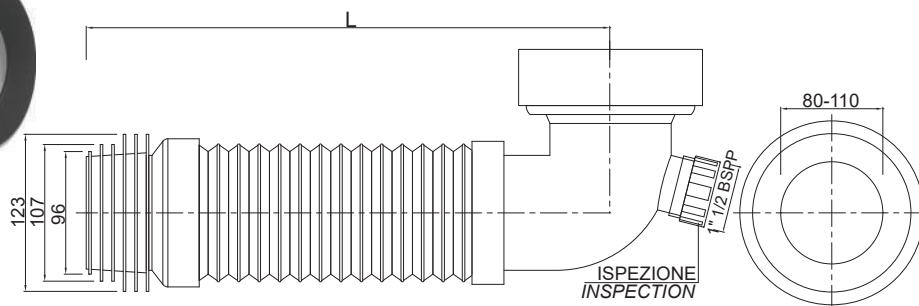

WC flexible connection with PVC spire with elbow

Art.	L		€
1026ELBOW1	400 mm	10	13,600
1026ELBOW2	540 mm	12	14,380

Connessione estensibile per WC "Go-Magic-Lux" con curva

WC extensible connection "Go-Magic-Lux" with elbow

Art.	L		€
1024ELBOW1	590 mm	12	13,900

"Go-Extra" connessione estensibile rinforzata in acciaio per WC con curva

WC extensible connection "Go-Extra" reinforced with steel spiral with elbow

Art.	L nominale estesa / extended nominal lenght		€
1028ELBOW1	410 mm	12	17,830