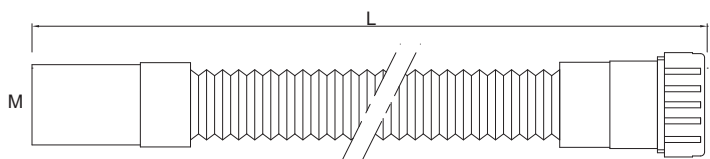

GoFlex TOP QUALITY curva salvaspazio con ghiera in plastica

Spacesaving GoFlex TOP QUALITY elbow with plastic nut

Art.	A	B	L		€
1000PLCURVA4	1" 1/4	32/40 mm	340mm - 710mm ± 10%	100	3,280
1000PLCURVA6	1"½	40/50 mm	340mm - 740mm ± 10%	100	3,400
1000PLCURVA7	1"½	32/40 mm	340mm - 710mm ± 10%	100	3,380

Art.	A	B	L		€
1000TOPCRF3	1" 1/4	32 mm	290mm - 680mm ± 10%	100	7,000
1000TOPCRF5	1" 1/2	32 mm	290mm - 680mm ± 10%	100	7,050

Disponibili anche con ghiera plastica - *Also available with plastic nut*

GoFlex TOP QUALITY doppio imbuto in PP maschio - femmina