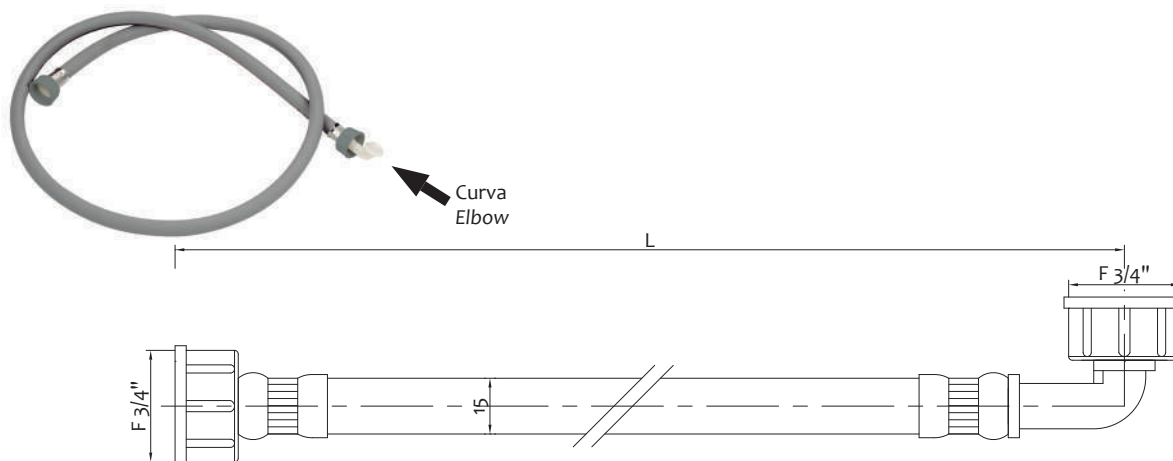

Tubo carico lavatrice 3/4" FF con curva

FF 3/4" inlet pipe for w.m. with bend connection

Art.	L		€
1070CUR001	1mt	50	2,480
1070CUR002	1,5mt	50	3,130
1070CUR003	2mt	50	3,500
1070CUR004	2,5mt	50	4,350
1070CUR005	3mt	40	4,880
1070CUR007	4mt	30	6,150
1070CUR008	5mt	20	7,500

Disponibile confezionato singolarmente con sovrapprezzo - available individually packaged with higher price
Art. 1070CURC0#