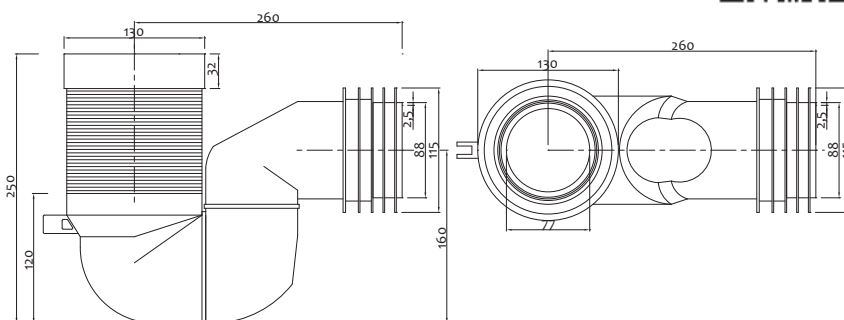

Curva tecnica S ristrutturazione accorciabile
Cutttable WC bend in plastic material for rebuilding, "S" shape

Art.	Ø		€
1316RIST01	110 mm	12	17,200