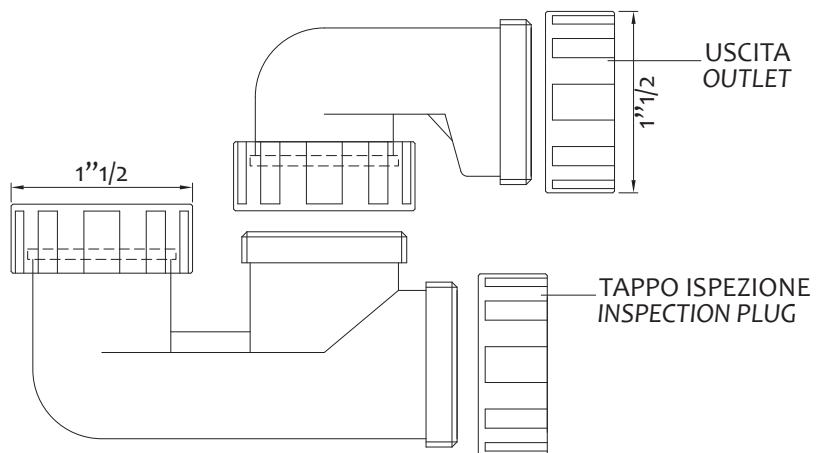

Sifone ribassato per vasca in PP bianco

Bath tube flush in white PP

Art.		€
1207000000	100	4,550