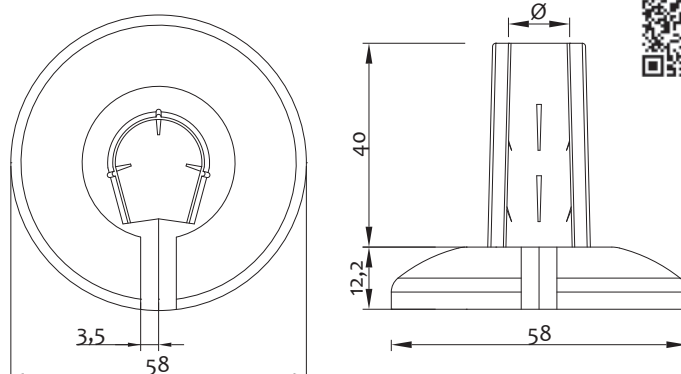

Rosetta copritubo universale cromata
Chrome plated universal rosette with tubecover

Art.	Ø		€
1151CR0000	int. da 10 a 16	100 - 900	0,575