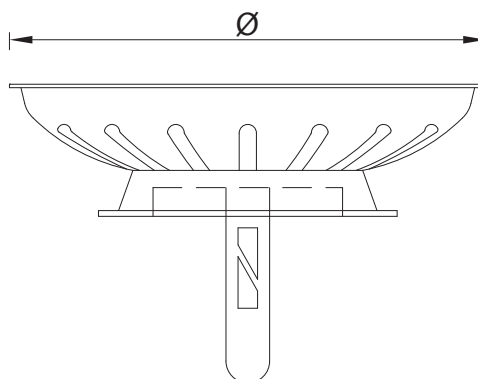

Cestello per pilette tipo BASKET - modello PUSH-PULL

Grid for drain, BASKET type - PUSH-PULL MODEL

Art.	Ø		€
1254GRID00	90mm	200	3,450