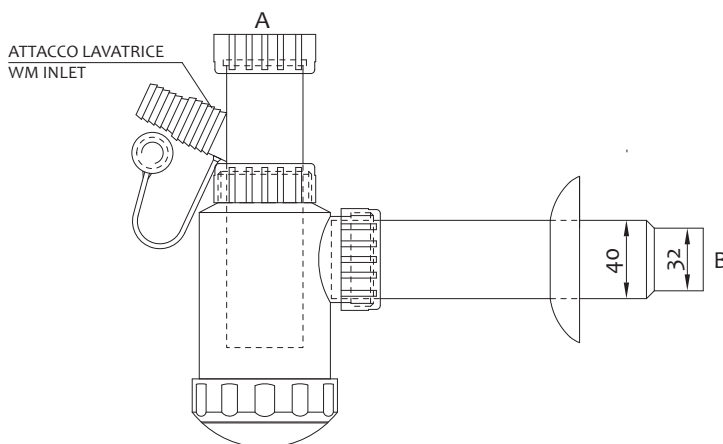

Sifone a bottiglia per lavello singolo

Bottle trap for single sink

Art.	A	B		€
1006BO0001	1"¼	32/40 mm	36	4,530

Disponibile la versione senza attacco lavatrice - *available the version without washing machine inlet*