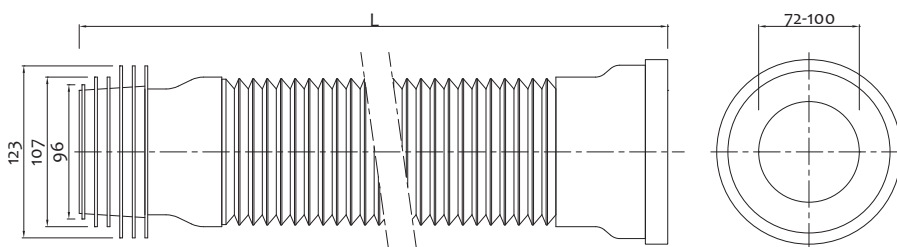

Connessione estensibile per WC "GO-MAGIC-LUX"

WC extensible connection "GO-MAGIC-LUX"

Art.	L nominale estesa / extended nominal length		€
1024LUX000	605 mm	15	9,230