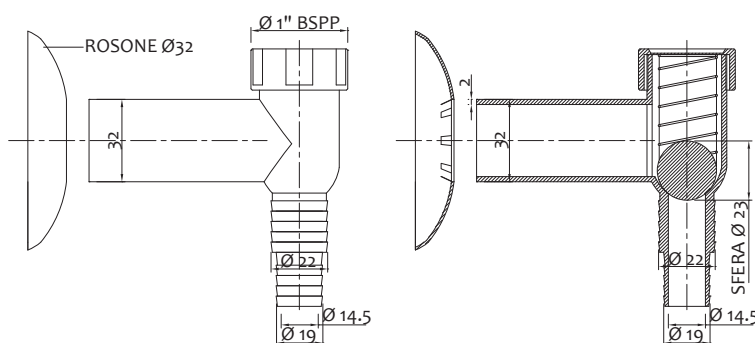

Sifone esterno in PP a molla per lavatrice con rosone bianco

White WM PP external discharge siphon with rosette

Art.	Ø		€
1208BI0000	32mm	120	2,650