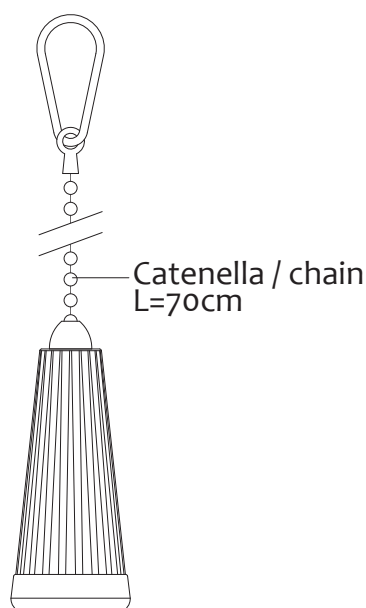

Maniglia bianca con catenella 70cm

Plastic white pull with 70cm chain

Art.			€
7000B00070		25	3,300