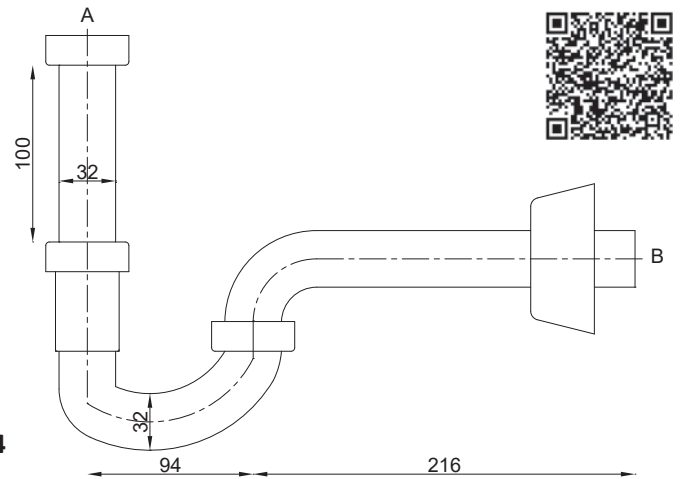

Sifone minimalista a "P" in ABS cromato per lavabo da 1"1/4
Chrome plated ABS minimalist "P" trap 1"1/4

Art.	A	B		€
1500PLAABS	1"1/4	32 mm	20	21,250