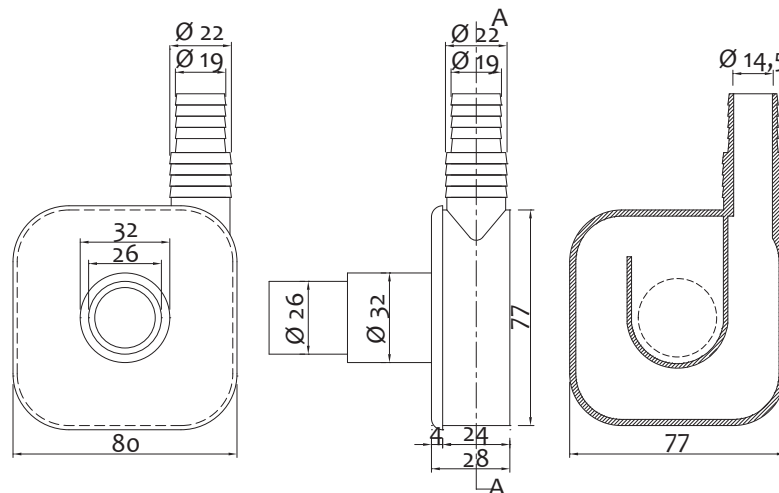

Sifone esterno per lavatrice scatolato in ABS bianco

Boxed WM white ABS external siphon

Art.	Ø		€
1209B00000	32-26 mm	120	3,230