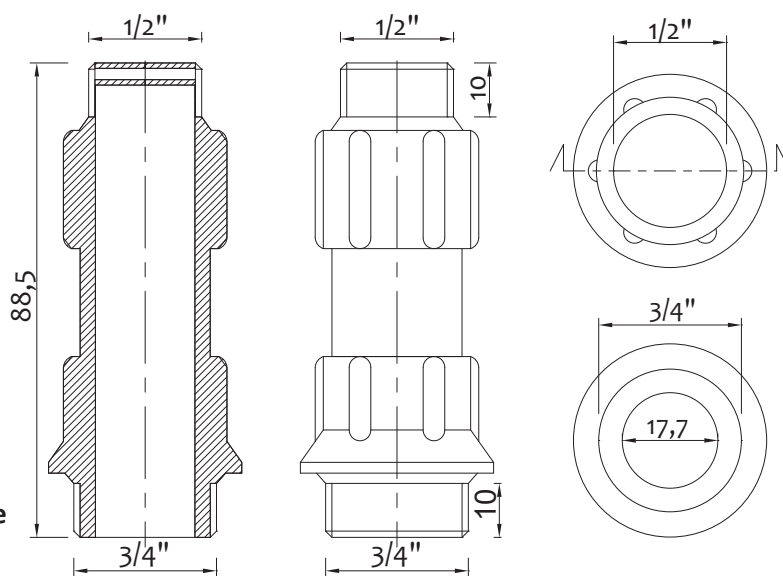

Tappo prova impianti 1/2" x 3/4" senza guarnizione

Testing plug 1/2" x 3/4" without gasket

Art.	Colori / Colours		€
1144TQ0001	Rosso / Red	100	0,788
1144TQ0002	Azzurro / Blue	100	0,788