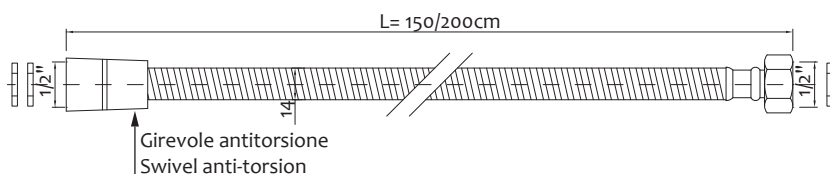

Gold smooth PVC flexible for shower

Art.	L		€
1427ORO150	150cm	30	18,630
1427ORO200	200cm	30	21,130