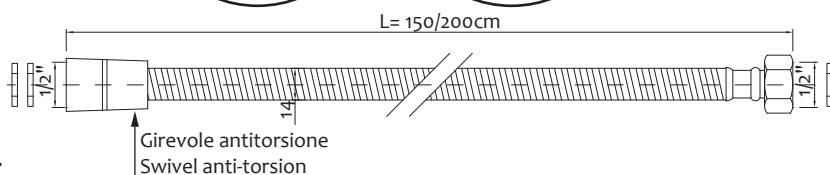

Flessibile doccia dorato liscio in PVC

Gold smooth PVC flexible for shower

Art.	L		€
1427ORO150	150cm	30	18,630
1427ORO200	200cm	30	21,130

Flessibile doccia cromato liscio in PVC

Chromed smooth PVC flexible for shower