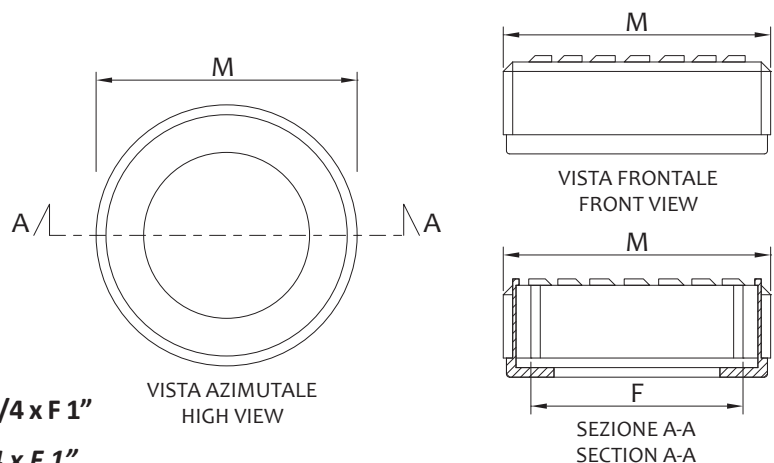

Riduzione in PP tipo basso - M 1"1/4 x F 1"

Low type PP reduction - M 1"1/4 x F 1"

Art.	M	F		€
1257AB0002	1"¼	1"	100-1000	0,375