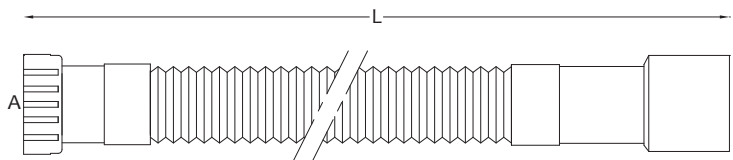

GoFlex TOP QUALITY con ghiera in plastica

GoFlex TOP QUALITY with plastic nut

Art.	A	B	L		€
1000PL0001	1"	32/26 mm	310mm - 710mm ± 10%	100	1,880
1000PL0002	1"	32 mm	310mm - 710mm ± 10%	100	1,750
1000TOPPL3	1 1/4"	32 mm	300mm - 690mm ± 10%	100	1,550
1000TOPPL4	1 1/4"	32/40 mm	320mm - 700mm ± 10%	100	1,550
1000TOPPL5	1 1/2"	40 mm	300mm - 690mm ± 10%	100	1,580
1000TOPPL6	1 1/2"	40/50 mm	340mm - 740mm ± 10%	100	1,700
1000TOPPL7	1 1/2"	32/40 mm	330mm - 690mm ± 10%	100	1,580

Altre misure particolari disponibili su richiesta - other special measures available on request