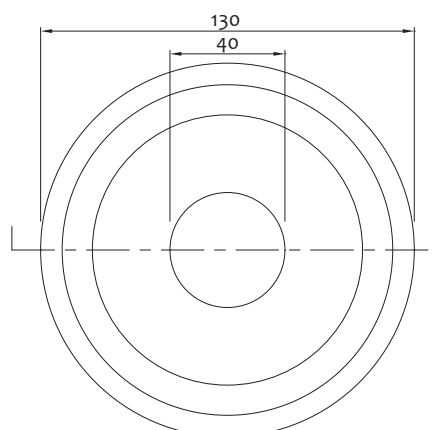

Chromed big round rosette Ø40

Chromed oval rosette Ø40

Art.	Ø		€
6000ROSCR1	40mm	50	5,880