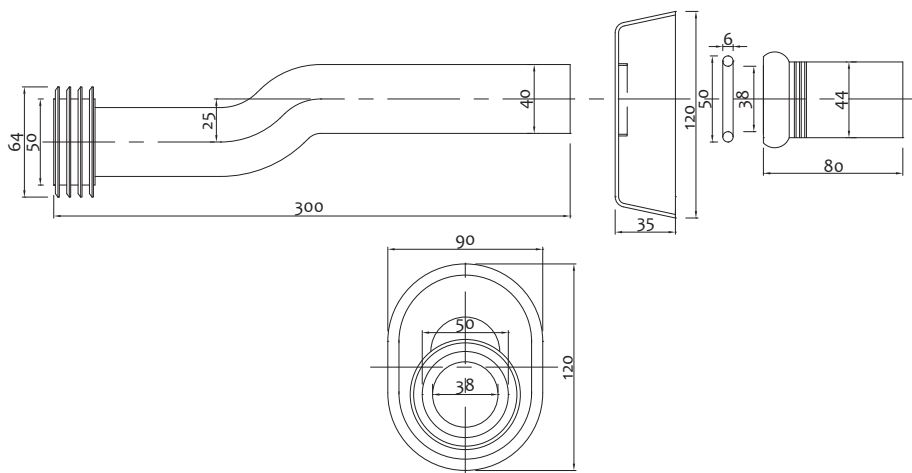

White WC connection pipe for built-in flushing cistern

Art.		€
600000001	50	5,830

Canotto cromato per cassetta WC da incasso

Chromed WC connection pipe for built-in flushing cistern

Art.		€
6000CROMO1	50	11,400