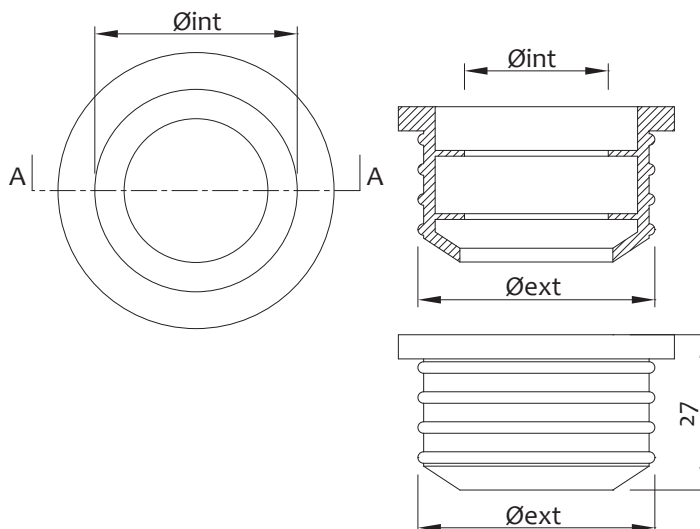

Morsetto PVC bianco per WC

White PVC joint for WC

Art.	Øext	Øint		€
5000000010	60mm	32/40mm	50-500	0,475
5000000011	50/55mm	32mm	50-500	0,475

Morsetto gomma nera per WC

Black rubber joint for WC

Art.	Øext	Øint		€
5000000013	60mm	44mm	50-500	0,900
5000XECC13	60mm	40mm	50-500	0,900