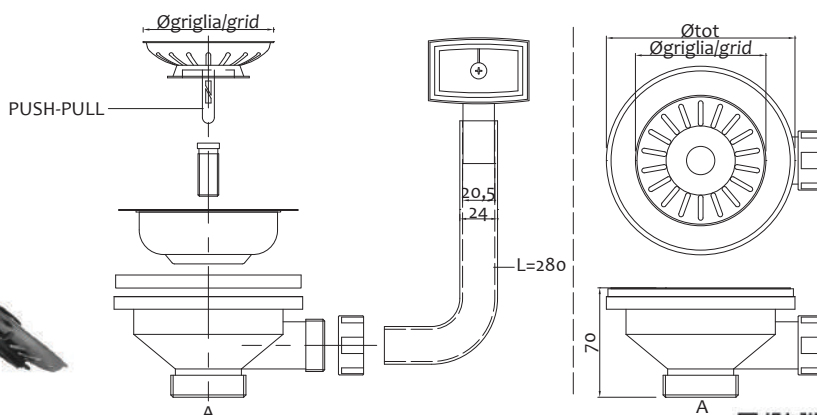

Piletta livello gattinara tipo BASKET con troppo pieno PUSH-PULL

PUSH-PULL MODEL drain valve for sink, basket type, with overflow

Art.	A	Øtot.	Øgriglia/grid		€
1254TP0ECO	1"1/2	115mm	90mm	50	11,250