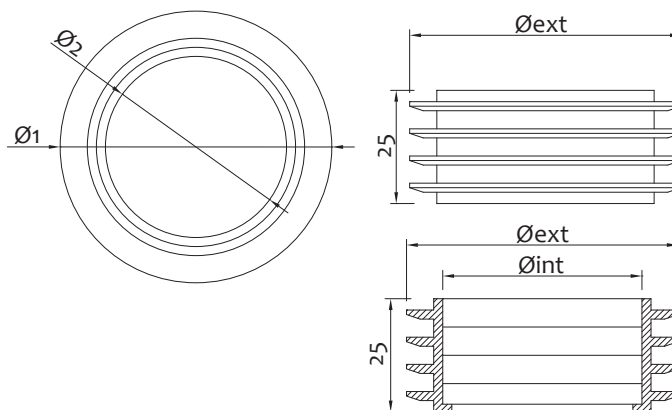

Morsetto gomma nera per WC

Black rubber joint for WC

Art.	Øext	Øint		€
5000000013	60mm	44mm	50-500	0,900
5000XECC13	60mm	40mm	50-500	0,900