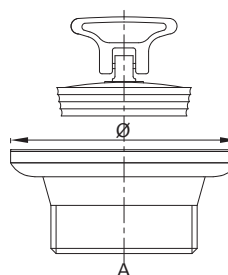

Piletta livello

Drain valve for sink

Art.	A	Ø		€
1250000000	1" 1/4	65mm	200	1,950
1250000080	1" 1/4	80mm	200	2,730
1251000065	1" 1/2	65mm	200	2,730
1251000000	1" 1/2	80mm	200	2,350