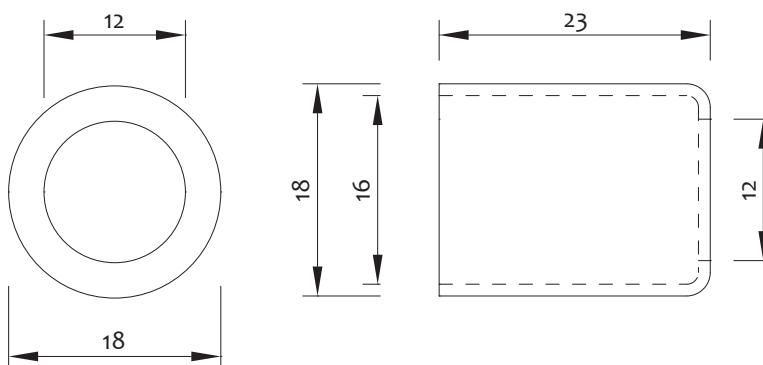

Nylon holder 3/4" for w.m. inlet pipe flat seat

Art.	A	€
1077PIANA0	3/4"	0,140

Raccordo maschio in nylon da 3/4" per tubo carico sede piana

Nylon holder 3/4" MALE for WM inlet pipe

Art.	Ø	€
1077MALE00	3/4"	0,313