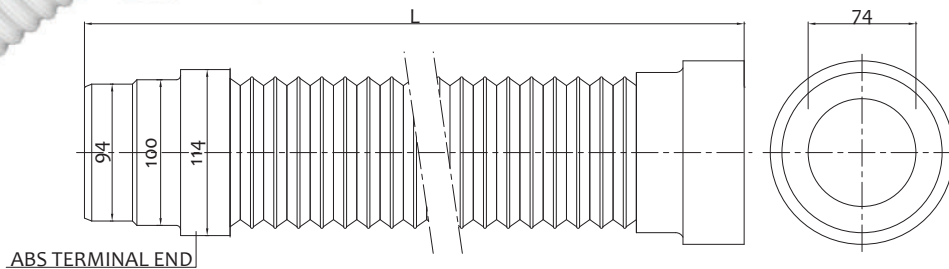

"Go-Extra" connessione estensibile rinforzata in acciaio per WC con terminale in ABS

WC extensible connection "Go-Extra" reinforced with steel spiral with ABS terminal

Art.	L nominale estesa / extended nominal lenght		€
1028ABS000	540 mm	15	13,130