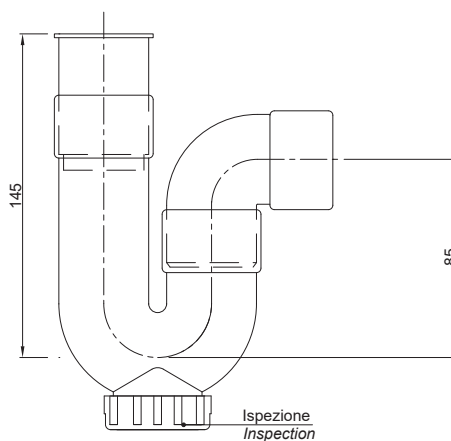

Sifone a tubo grigio Ø40 orizzontale
Universal tube syphon in grey Ø40 - horizontal

Art.		€
1006GRFR03	70	2,500