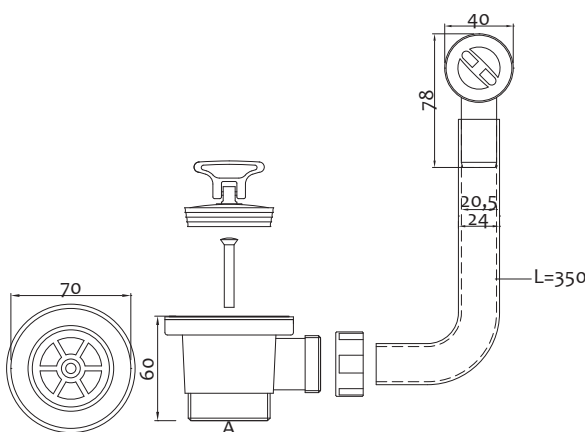

Piletta con troppo pieno con gattinara in plastica
Overflow drain valve with plastic grid

Art.	A	Øtot.		€
1253PLAST0	1"1/2	70mm	80	5,480