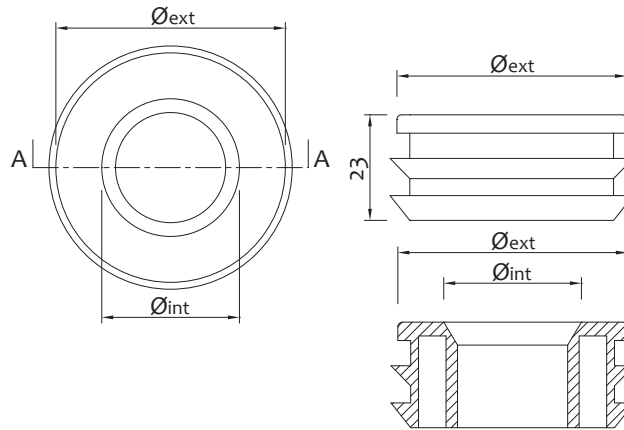

Morsetto gomma bianca per WC

White rubber joint for WC

Art.	Øext	Øint		€
5000000001	50mm	30mm	50-500	0,593
5000000002	60mm	30mm	50-500	0,625
5000000003	60mm	26/44mm	50-500	1,350