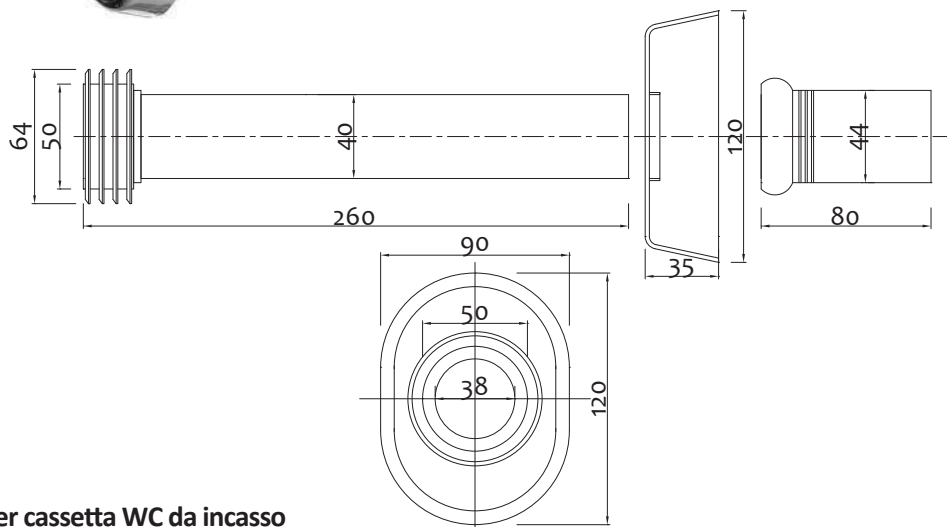

Canotto cromato per cassetta WC da incasso

Chromed WC connection pipe for built-in flushing cistern

Art.		€
6000CROMO1	50	11,400