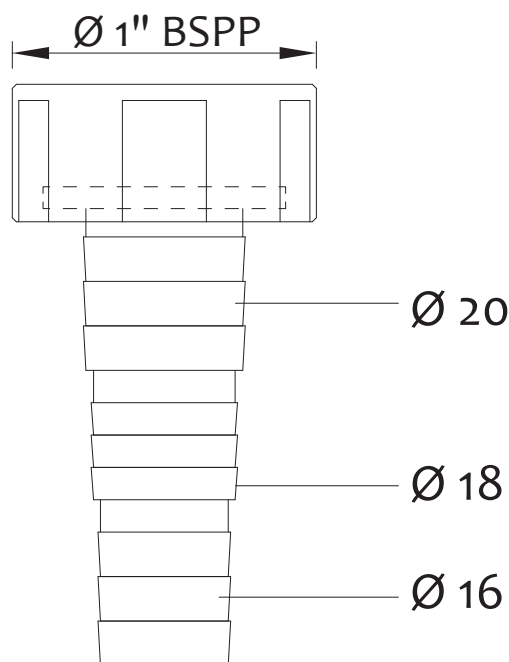

Elbow connection for water condensation

Art.	Ø		€
1265COND00	1"	50	1,500

Portagomma dritto Ø16-18-20

Straight rubber holder Ø16-18-20

Art.	Ø		€
1074PGM000	1"	50	1,000

Sifone incasso in PP Ø40 per lavatrice piastra INOX con pipetta cromata