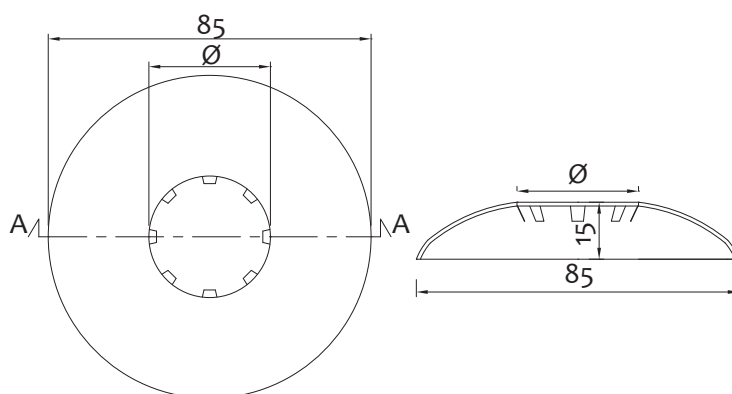

Rosone in PP

PP rosette

Art.	Ø		€
1013000001	int. 26mm	100	0,225
1013000002	int. 32mm	100	0,188
1013000003	int. 40mm	100	0,188
1013000004	int. 50mm	100	0,225