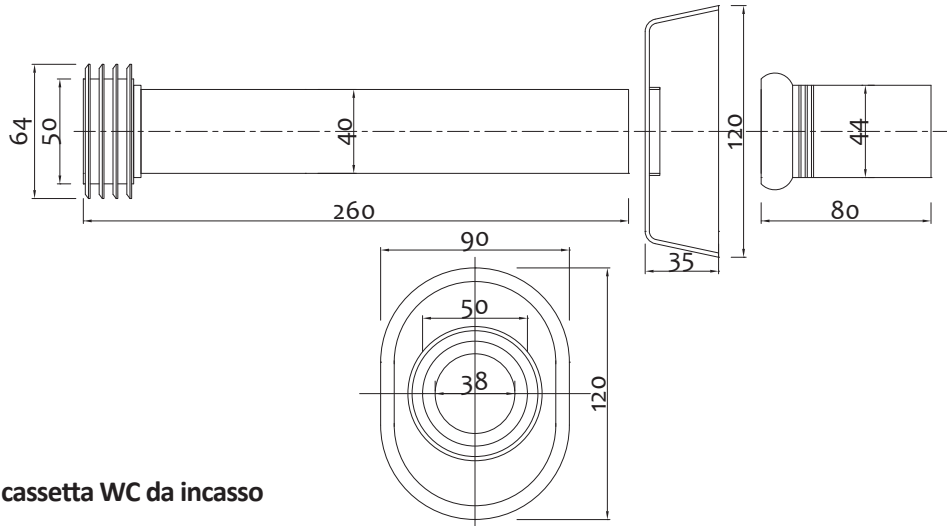

Canotto bianco per cassetta WC da incasso

White WC connection pipe for built-in flushing cistern

Art.		€
600000001	50	5,830