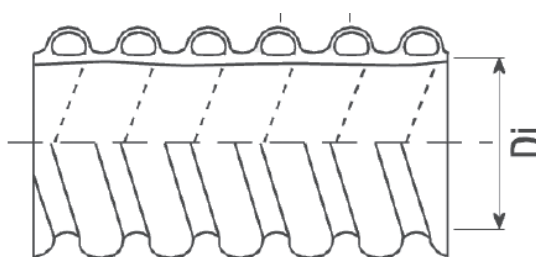

Guaina spiralata per tubazioni gas - Autoestinguente V

**Gas sheath high flexibility for the protection of gas pipe
Self-extinguishing VLO in conformity with rule UNI-CIG 7129**

Art.	Ø	Rotolo / Rolls	€
110100001	20 mm	25 m	1,020
110100002	25 mm	25 m	1,470
110100003	30 mm	25 m	1,980
110100004	35 mm	25 m	2,580
110100005	40 mm	25 m	3,000
110100006	50 mm	25 m	4,750