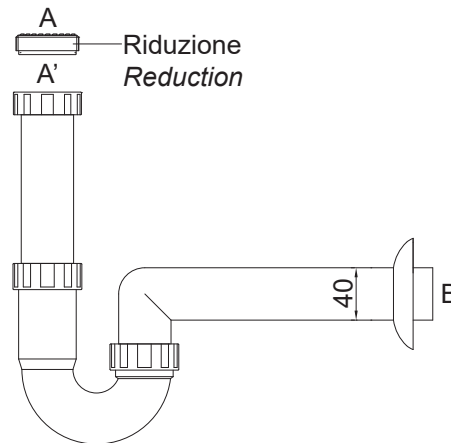

Sifone ad "S" da 1"1/4 per lavabo
"S" type trap 1"1/4 for washbasin