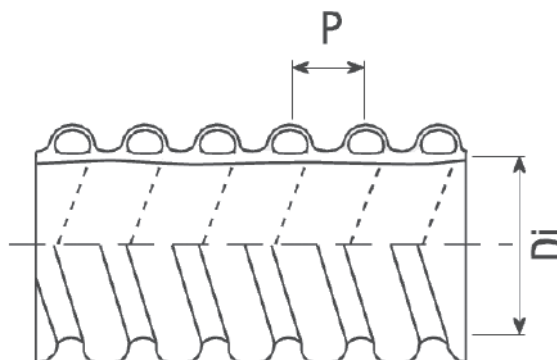

SUPERGOFLEX spiralato acciaio con ghiera in plastica

SUPERGOFLEX reinforced steel spiral with plastic nut

Art.	A	B	L		€
1000SMGP02	1"	26 mm	340mm - 680mm ± 10%	50	9,500
1000SMGP04	1"	32 mm	310mm - 660mm ± 10%	50	7,980
1000SMGP10	1 1/4"	32 mm	385mm - 680mm ± 10%	50	7,980
1000SMGP12	1 1/4"	40 mm	305mm - 640mm ± 10%	50	7,980
1000SMGP16	1 1/2"	32 mm	320mm - 680mm ± 10%	50	8,000
1000SMGP18	1 1/2"	40 mm	315mm - 660mm ± 10%	50	8,000
1000SMGP19	1 1/2"	50 mm	335mm - 710mm ± 10%	50	8,000

SUPERGOFLEX cromato spiralato acciaio con ghiera in plastica
Chromed SUPERGOFLEX reinforced steel spiral with plastic nut

Art.	A	B	L		€
1000SUPER02	1"	26 mm	340mm - 680mm ± 10%	50	14,050
1000SUPER04	1"	32 mm	310mm - 660mm ± 10%	50	11,170
1000SUPER10	1 1/4"	32 mm	385mm - 680mm ± 10%	50	11,170
1000SUPER12	1 1/4"	40 mm	305mm - 640mm ± 10%	50	11,170
1000SUPER16	1 1/2"	32 mm	320mm - 680mm ± 10%	50	11,170
1000SUPER18	1 1/2"	40 mm	315mm - 660mm ± 10%	50	11,170
1000SUPER19	1 1/2"	50 mm	335mm - 710mm ± 10%	50	11,170

SUPERGOFLEX spiralato acciaio con ghiera in metallo FEMMINA
FEMALE SUPERGOFLEX reinforced steel spiral with metal nut

Art.	A	F	L		€
1000SMGC20	1 1/4"	F 32/40 mm	300mm - 630mm ± 10%	50	10,630
1000SMGC21	1 1/2"	F 32/40 mm	310mm - 710mm ± 10%	50	10,630

SUPERGOFLEX spiralato acciaio con ghiera in plastica FEMMINA
FEMALE SUPERGOFLEX reinforced steel spiral with plastic nut

Art.	A	F	L		€
1000SMGP20	1 1/4"	F 32/40 mm	300mm - 630mm ± 10%	50	10,300
1000SMGP21	1 1/2"	F 32/40 mm	310mm - 710mm ± 10%	50	10,300