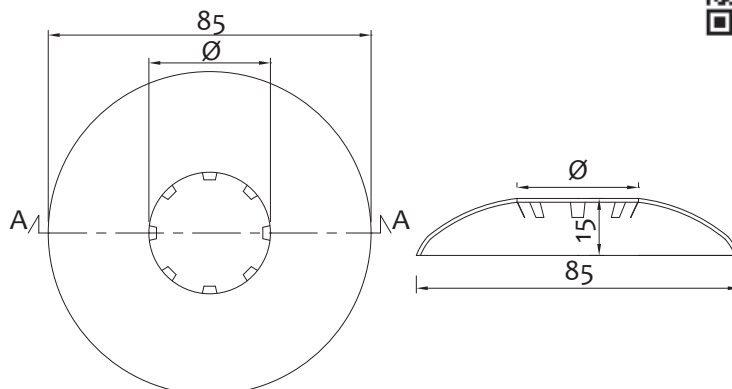

Rosone in PP

PP rosette

Art.	Ø		€
1013000001	int. 26mm	100	0,225
1013000002	int. 32mm	100	0,188
1013000003	int. 40mm	100	0,188
1013000004	int. 50mm	100	0,225

Rosone in PP cromato

Chromed PP rosette

Art.	Ø		€
1013CR0001	int. 26mm	100	0,750
1013CR0002	int. 32mm	100	0,600
1013CR0003	int. 40mm	100	0,600
1013CR0004	int. 50mm	100	0,750