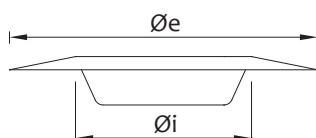

Griglia fermadetriti cromata in PP per piletta livello

Chrome plated PP stop-debris grid for waste

Art.	Øint.	Øext.		€
1209CR0035	35mm	80mm	100	0,725
1209CR0045	45mm	80mm	100	0,725

Griglia fermadetriti cromata in PP per piletta livello

Chrome plated PP stop-debris grid for waste

Art.	Øint.	Øext.		€
1249GRID01	40mm	70mm	25-1000	0,975
1249GRID02	45mm	80mm	25-750	1,050