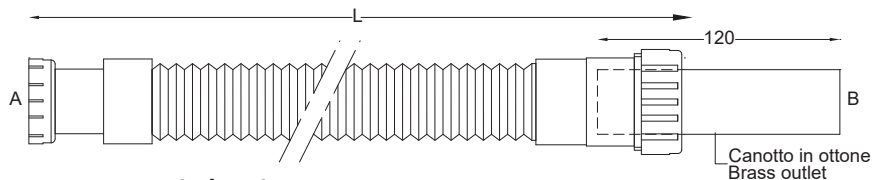

GoFlex TOP QUALITY ghiera cromata con canotto in ottone

GoFlex TOP QUALITY chrome plated nut with brass outlet

Art.	A	B	L		€
1000TOPCRF3	1" 1/4	32 mm	290mm - 680mm ± 10%	100	7,000
1000TOPCRF5	1" 1/2	32 mm	290mm - 680mm ± 10%	100	7,050

Disponibili anche con ghiera plastica - *Also available with plastic nut*