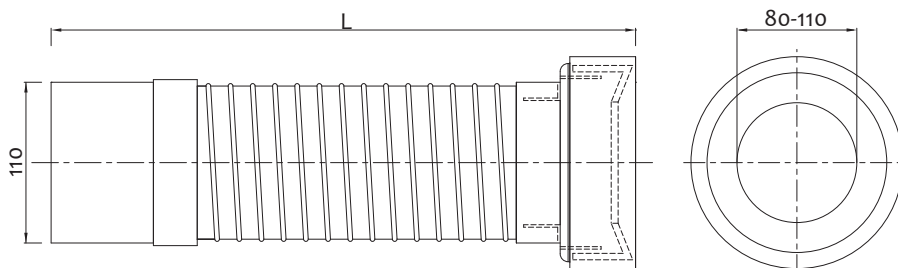

Art.	L		€
1026ABS001	400 mm	15	8,900
1026ABS002	540 mm	15	9,680

Connessione flessibile per WC in PVC spirato con terminale femmina TOP QUALITY e maschio liscio Ø110

WC flexible connection with PVC spire with female TOP QUALITY end and smooth male Ø110