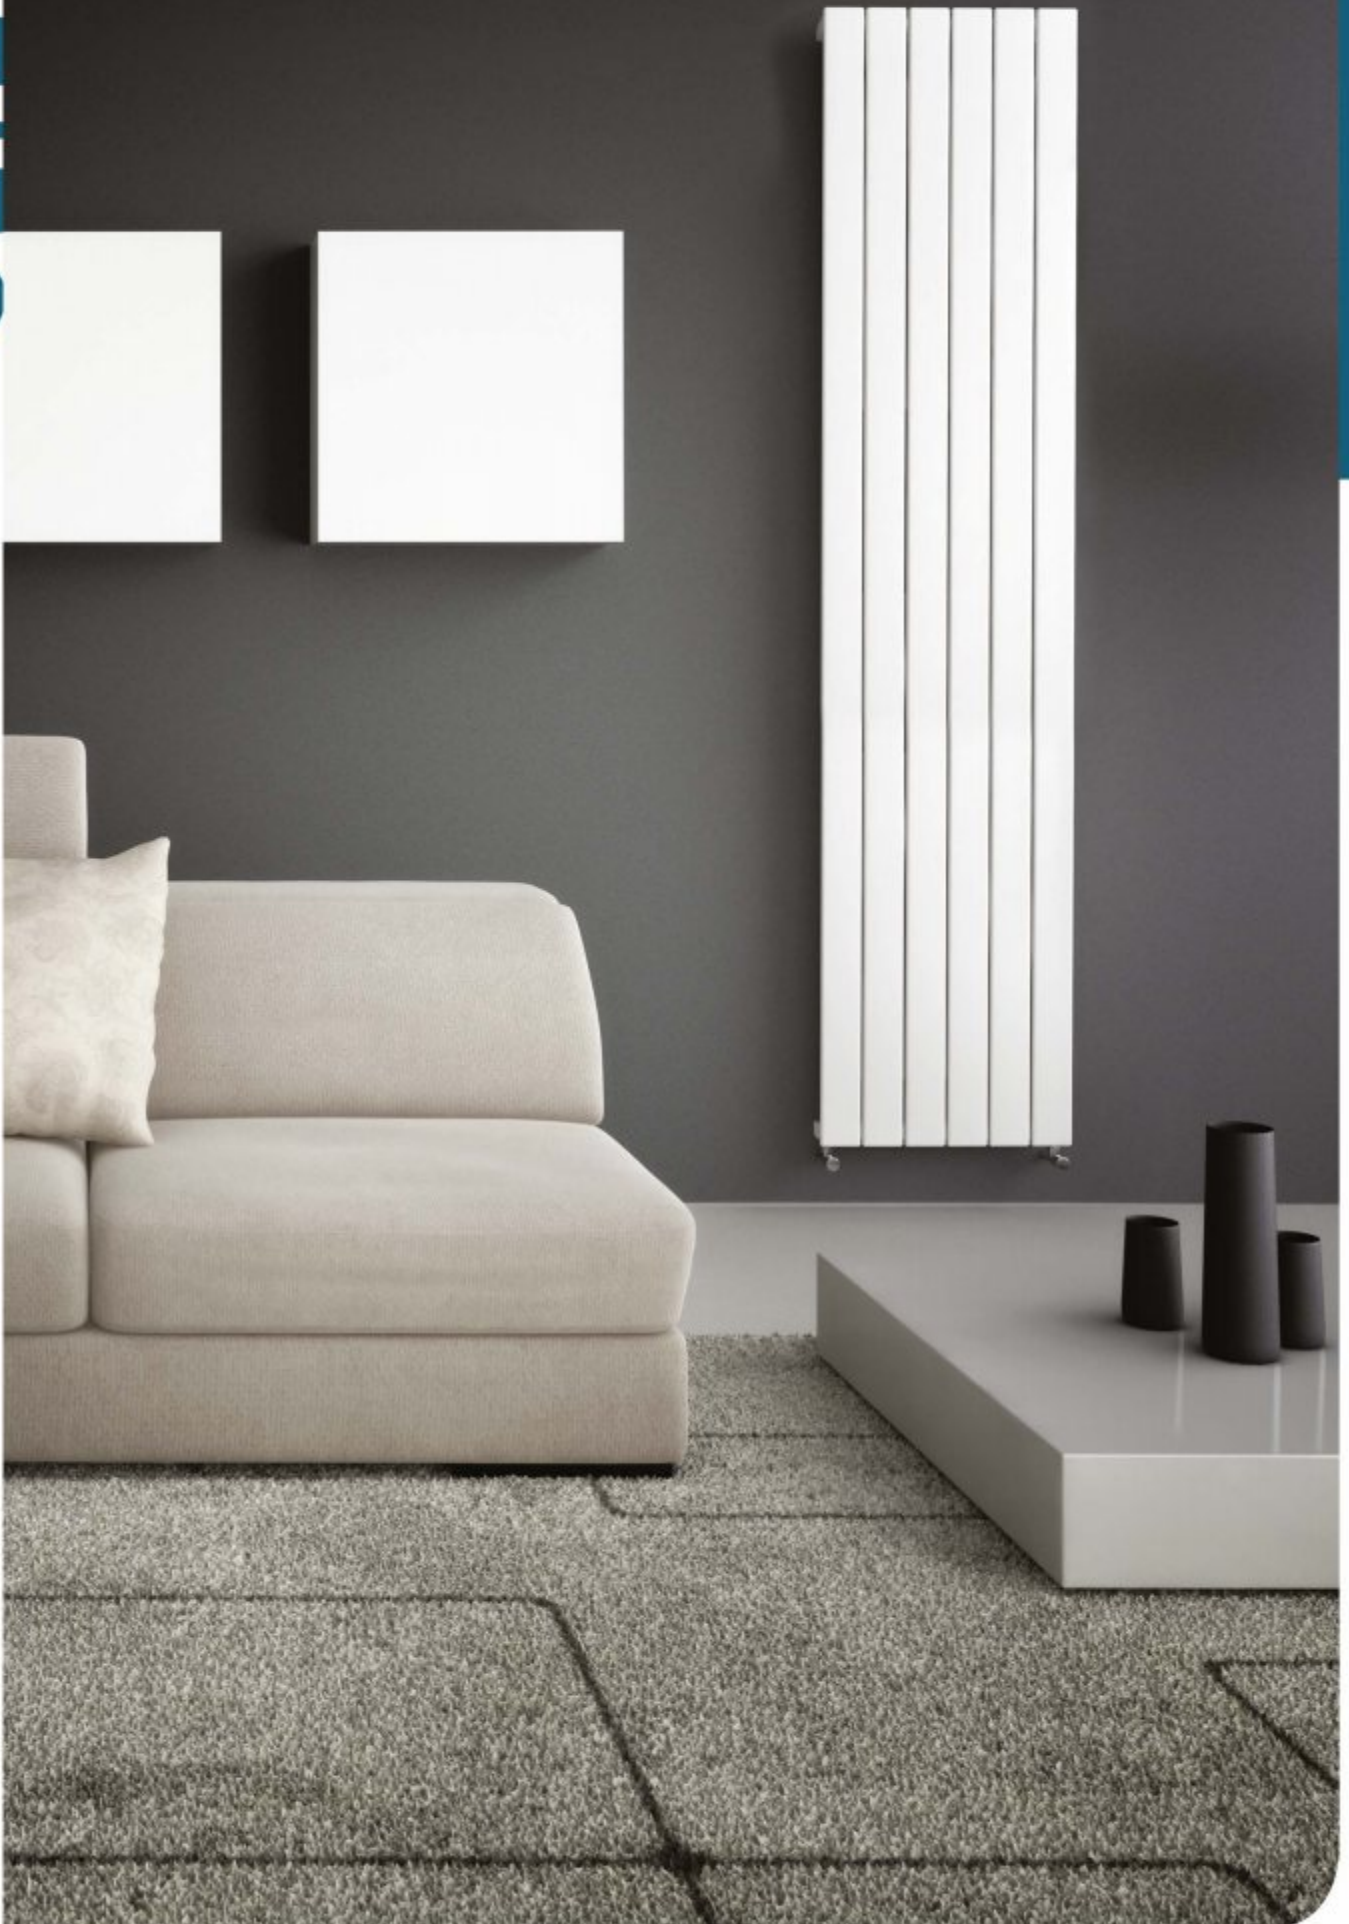

SLIEVE

VERTICAL

This exquisite creation fits in any decoration project. It is a perfect fusion of design and functionality. The Sleeve has a very high heat output.

Sleeve Vertical: a high performance space saving radiator.